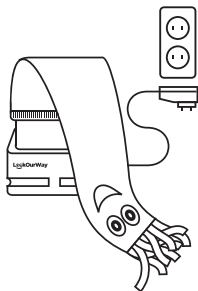

Air Dancers® Mini Inflatable Tube Man Instructions

1

Slip the stretch base of the attachment over the raised lip of the blower enclosure.

2

Ensure ample space in order to function free of obstructions.

3

Plug in.