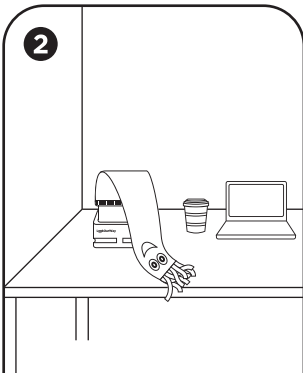

Air Dancers® Mini Inflatable Tube Man Instructions

1

Slip the stretch base of the attachment over the raised lip of the blower enclosure.

2

Ensure ample space in order to function free of obstructions.

3

Plug in.