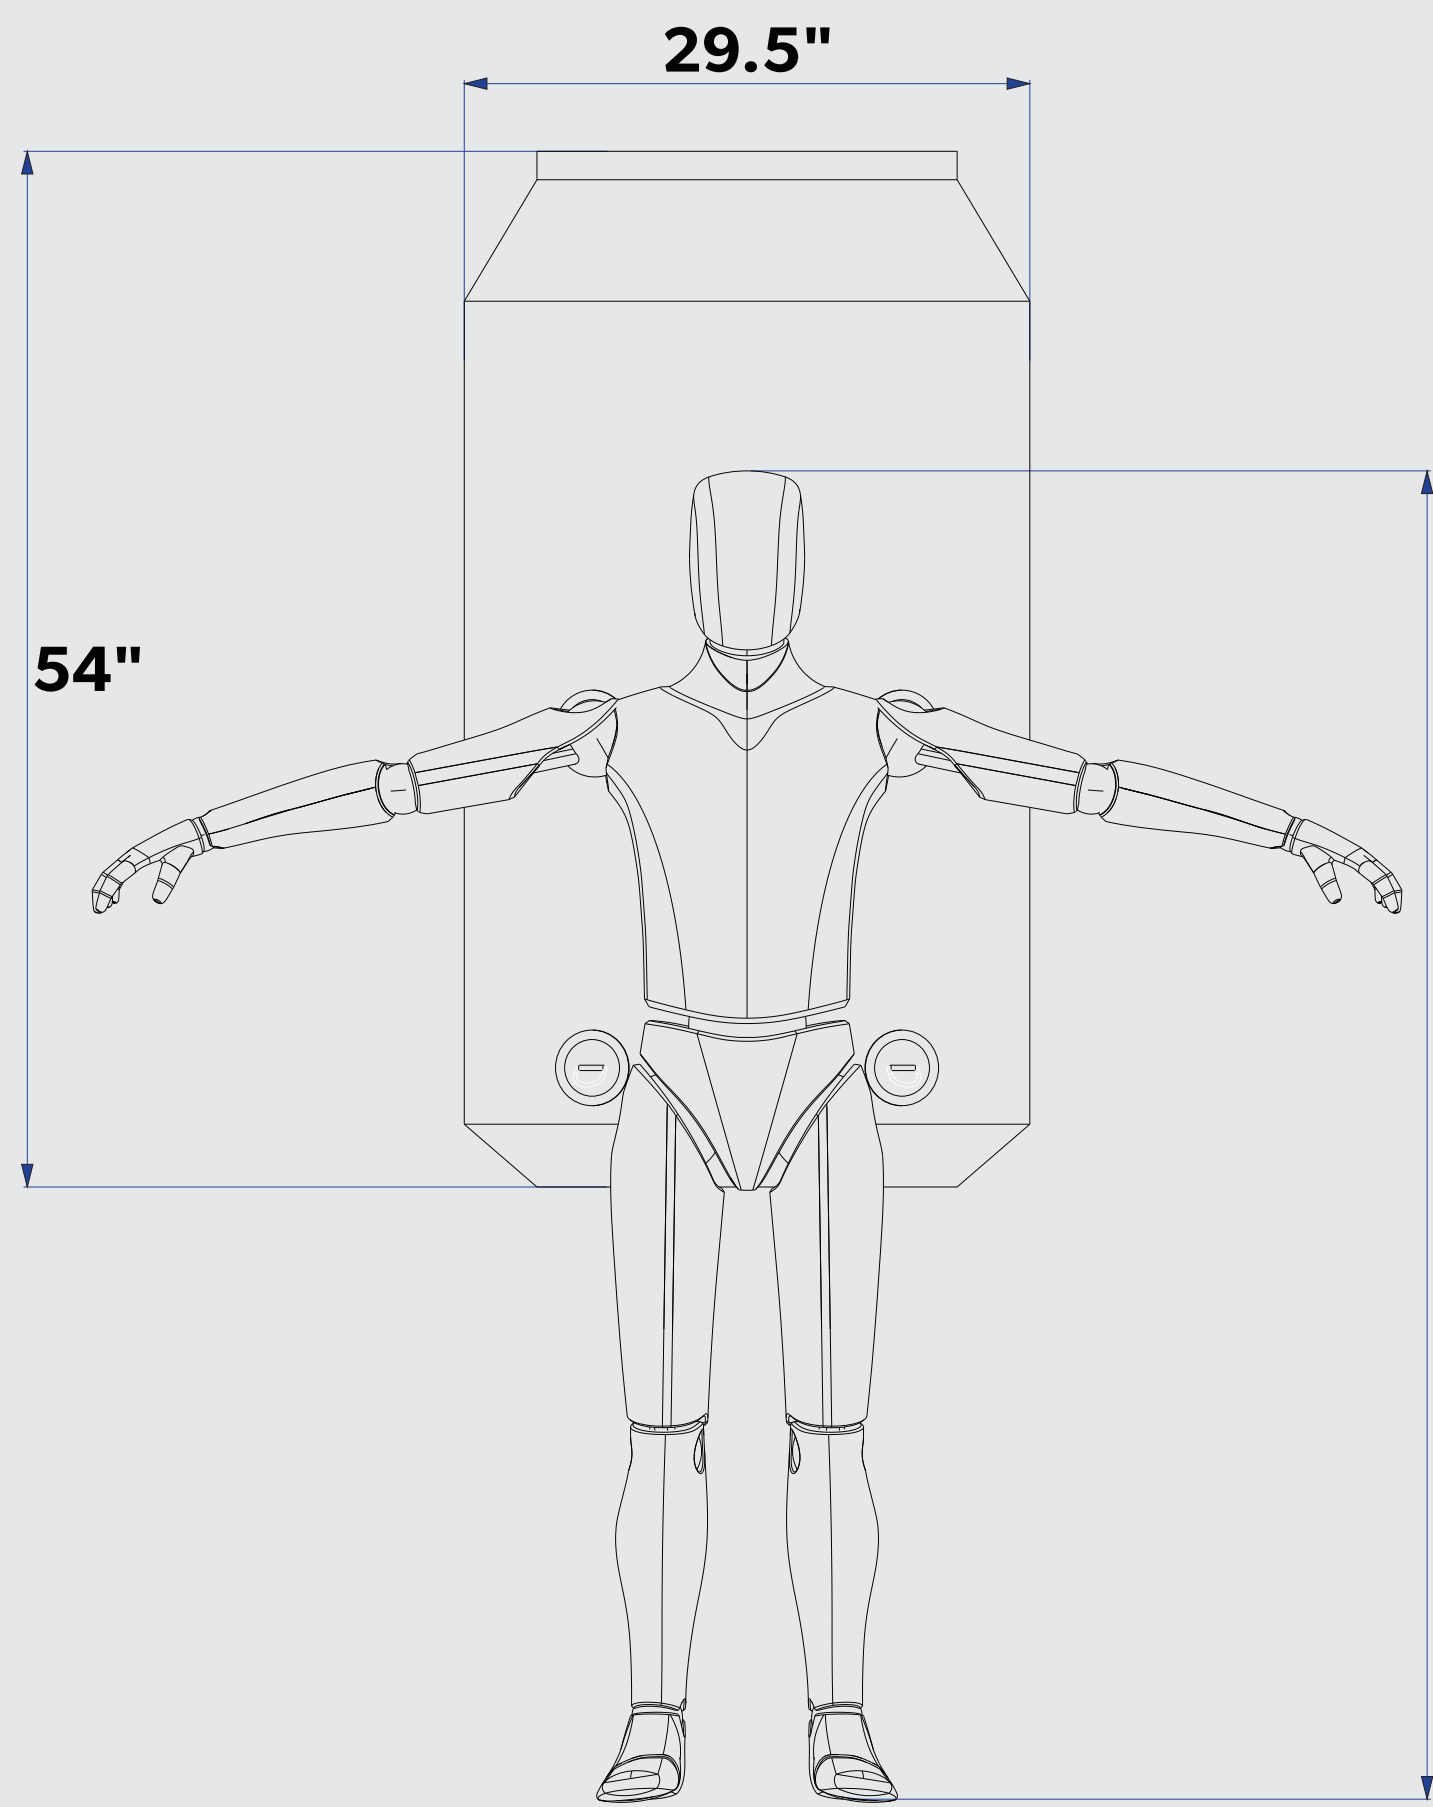

LookOurWay

INFLATABLE BACKPACK CAN

IMPORTANT

Please send artwork in CMYK color mode & note any PMS colors being used.
Please RASTERIZE artwork at a minimum of 150DPI to endure high quality print