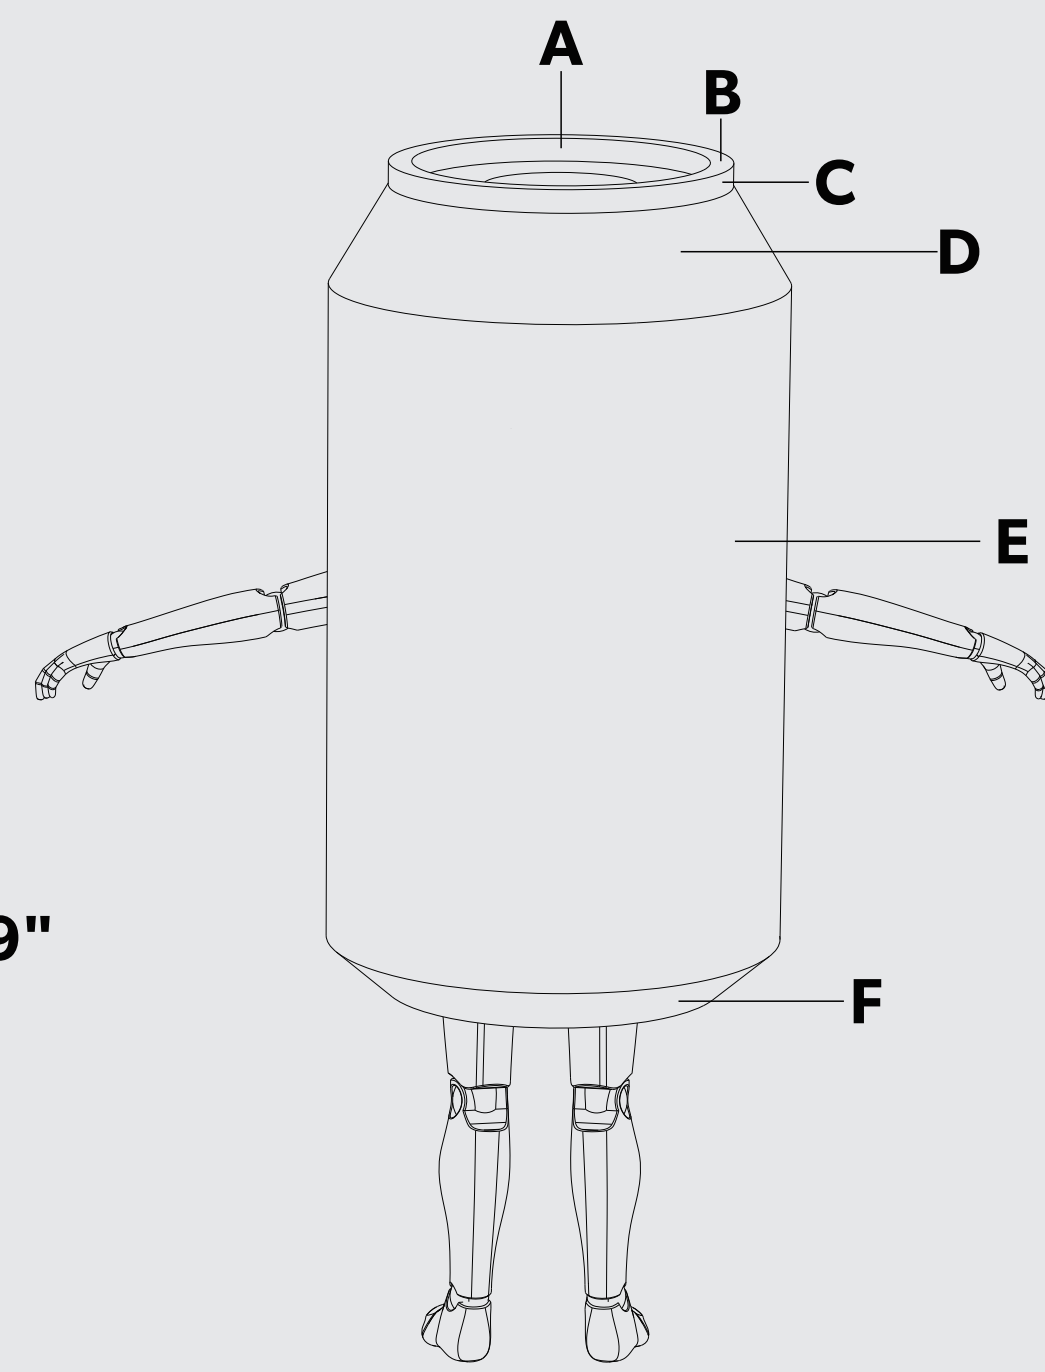

LookOurWay

INFLATABLE BACKPACK CAN

IMPORTANT

Please send artwork in CMYK color mode & note any PMS colors being used.
Please RASTERIZE artwork at a minimum of 150DPI to endure high quality print