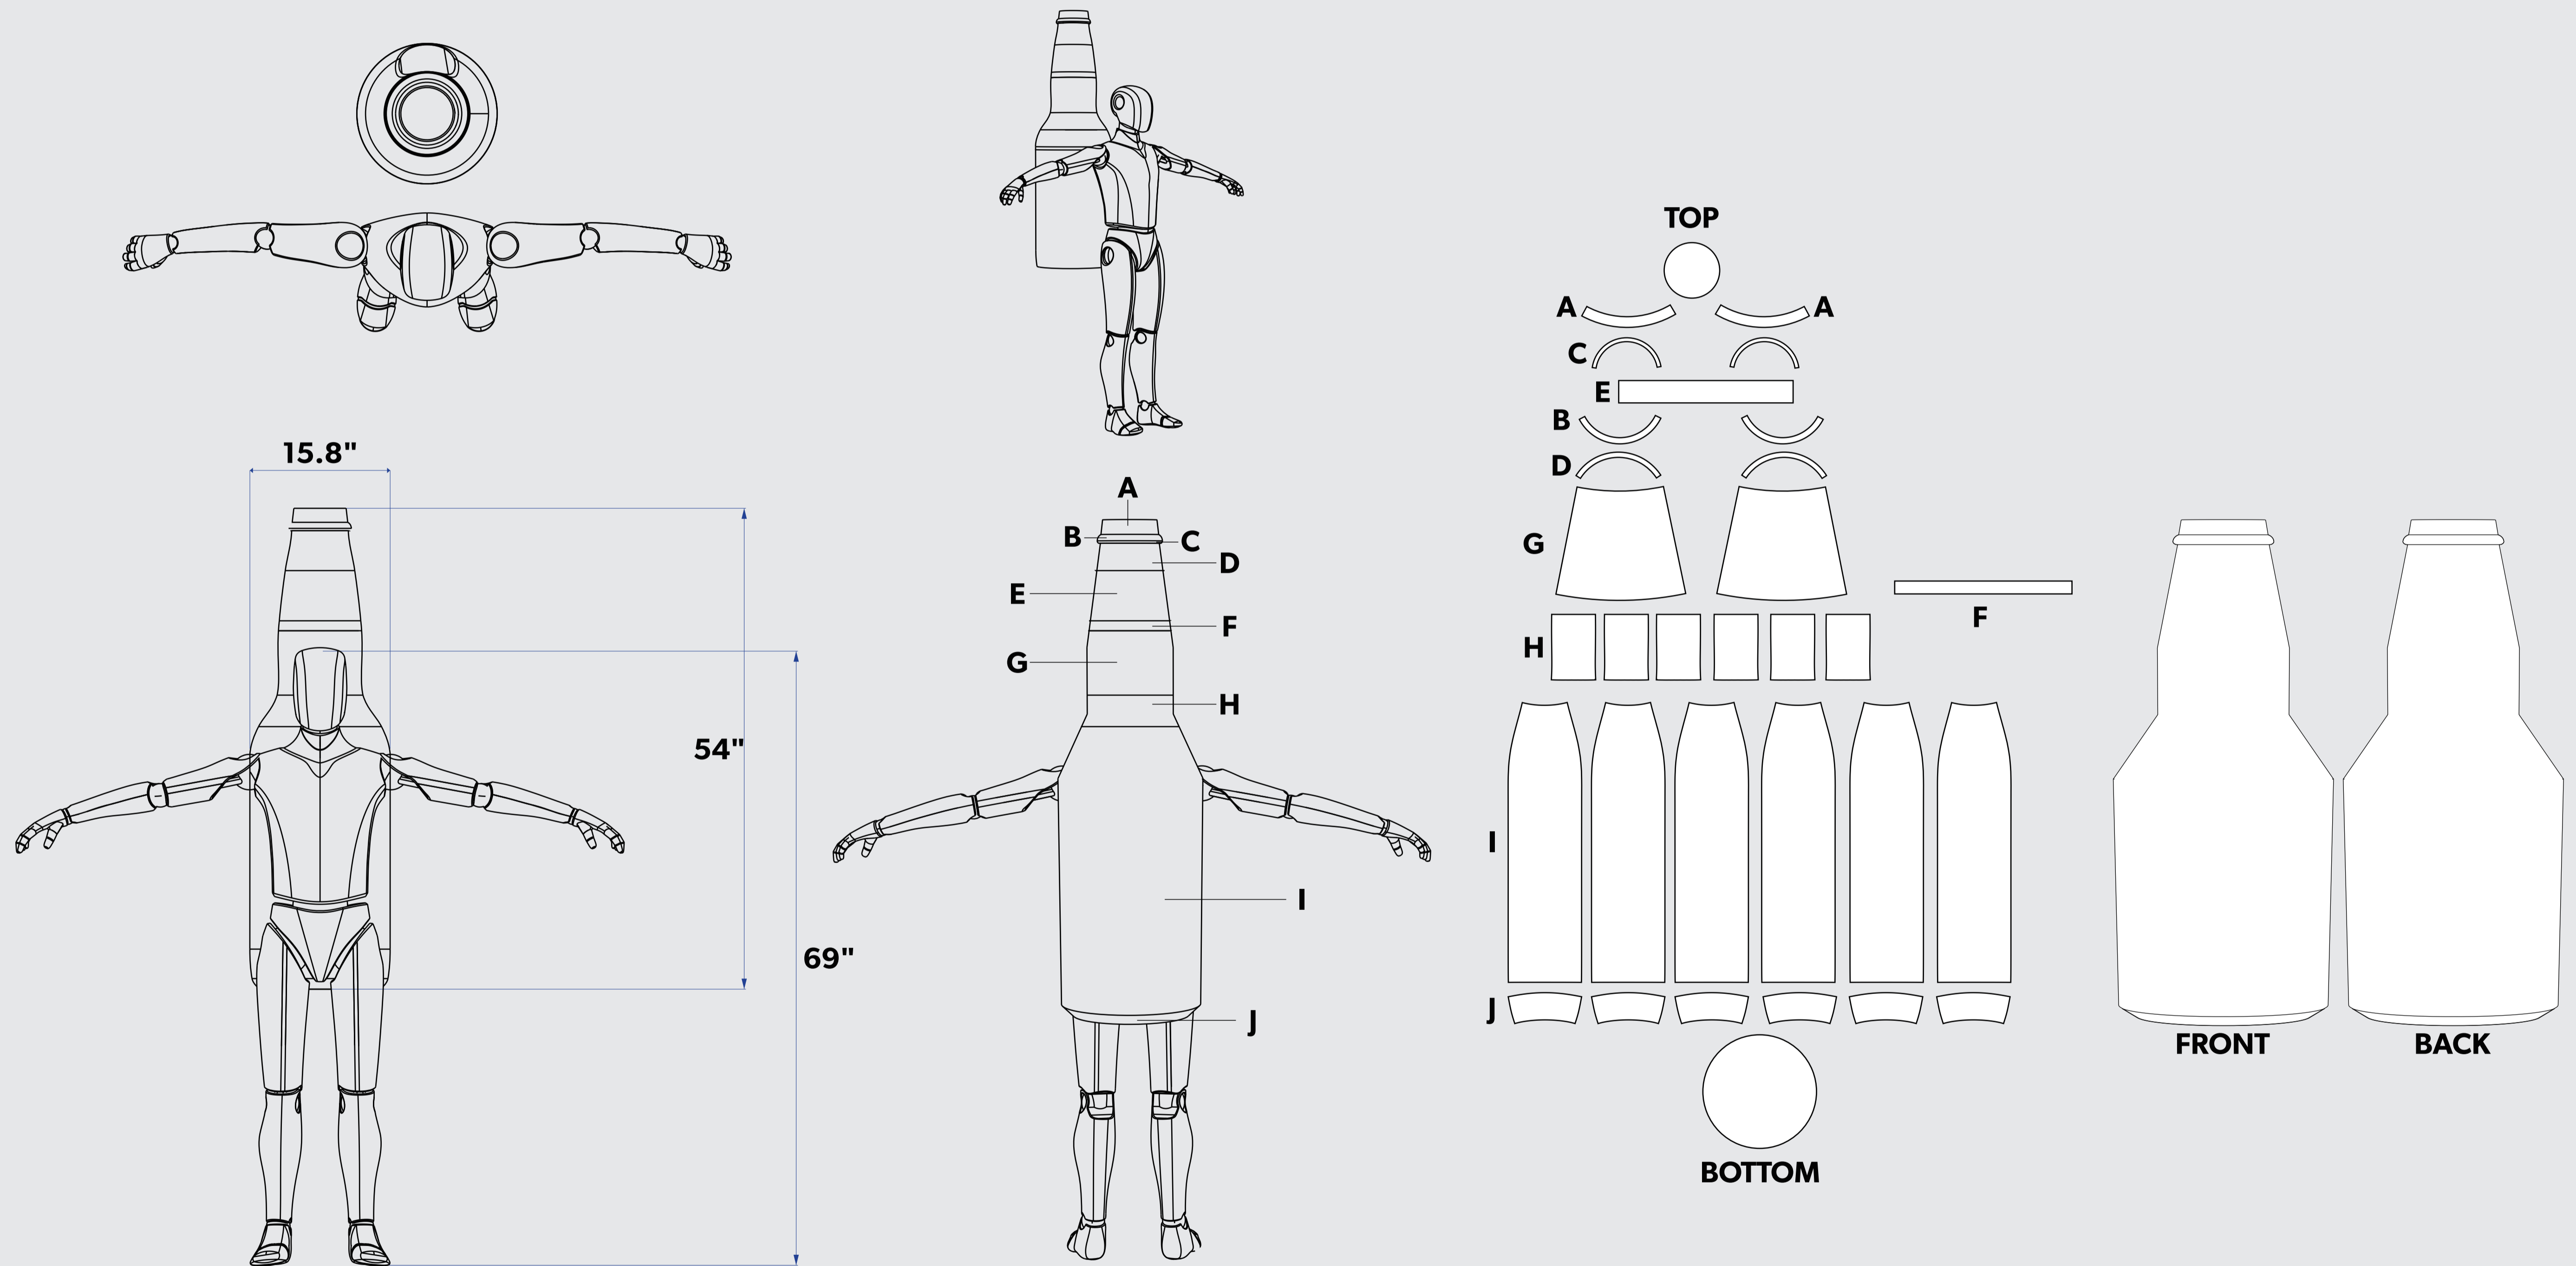

LookOurWay

INFLATABLE BACKPACK BOTTLE

IMPORTANT

Please send artwork in CMYK color mode & note any PMS colors being used.
Please RASTERIZE artwork at a minimum of 150DPI to endure high quality print