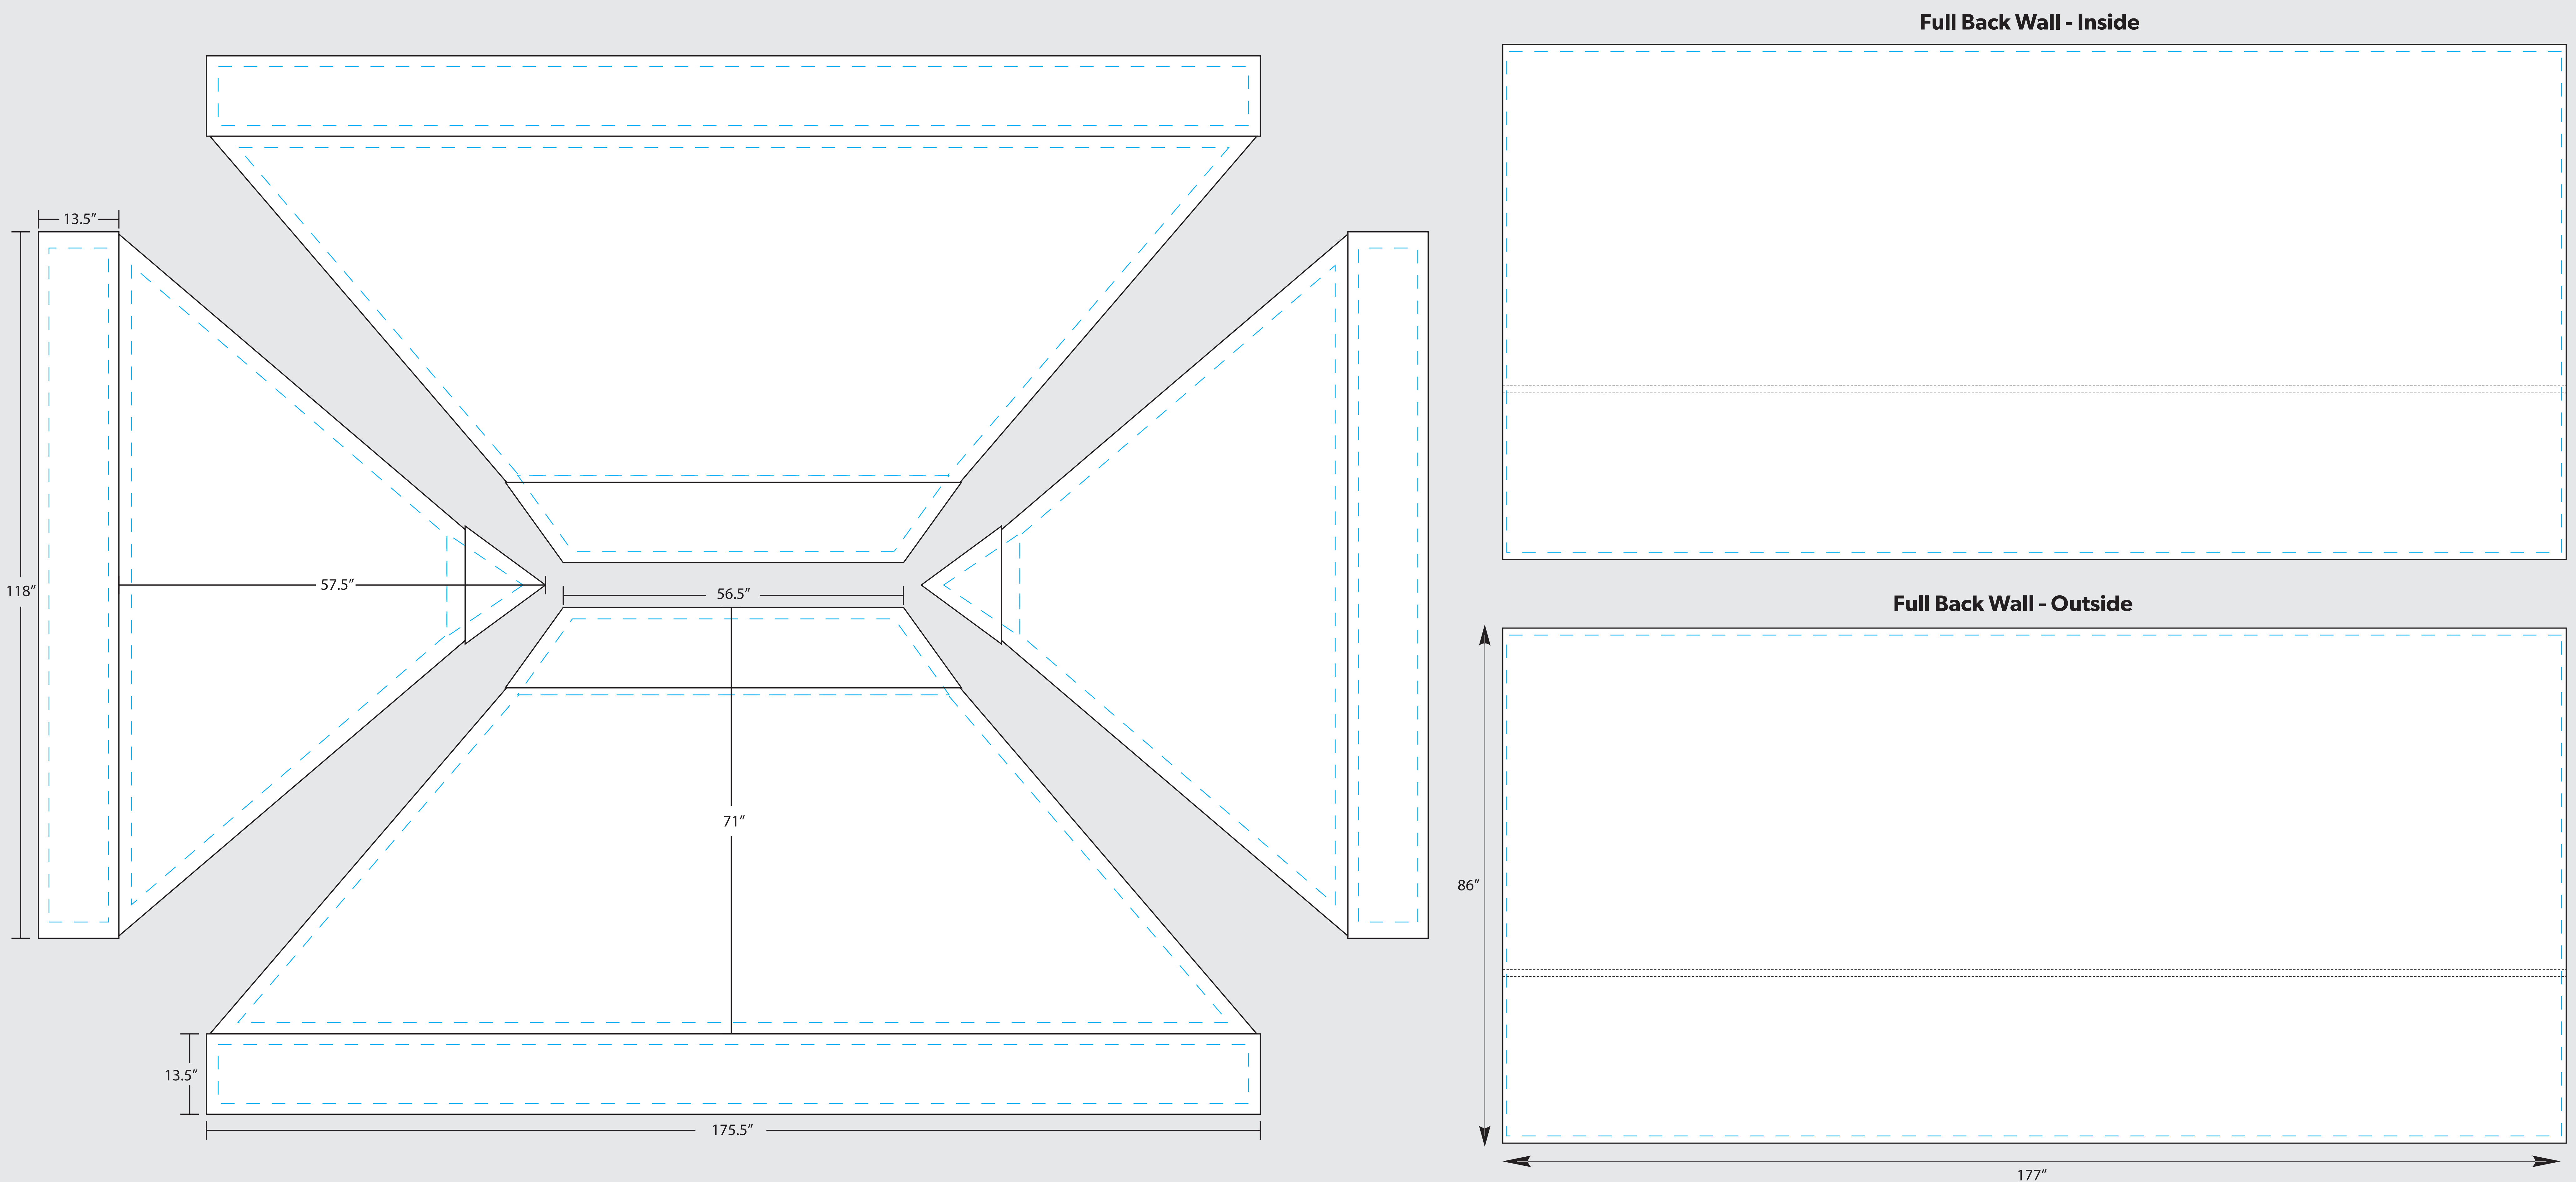

LookOurWay

EVERYDAY SILVER 10'X15' CANOPY TENT PACKAGE

--- **SAFE ZONE:** All critical elements (text, images, logos etc.) must be kept inside the blue line.

Anything outside the blue line may be cut off during trimming

— **BLEED LINE:** Make sure to extend the background images or colors all the way to the edge of the black outline

IMPORTANT

Please send artwork in CMYK color mode & note any PMS colors being used. This Template is designed at 10% scale of the final product. Please RASTERIZE artwork at a minimum of 300DPI to endure high quality print