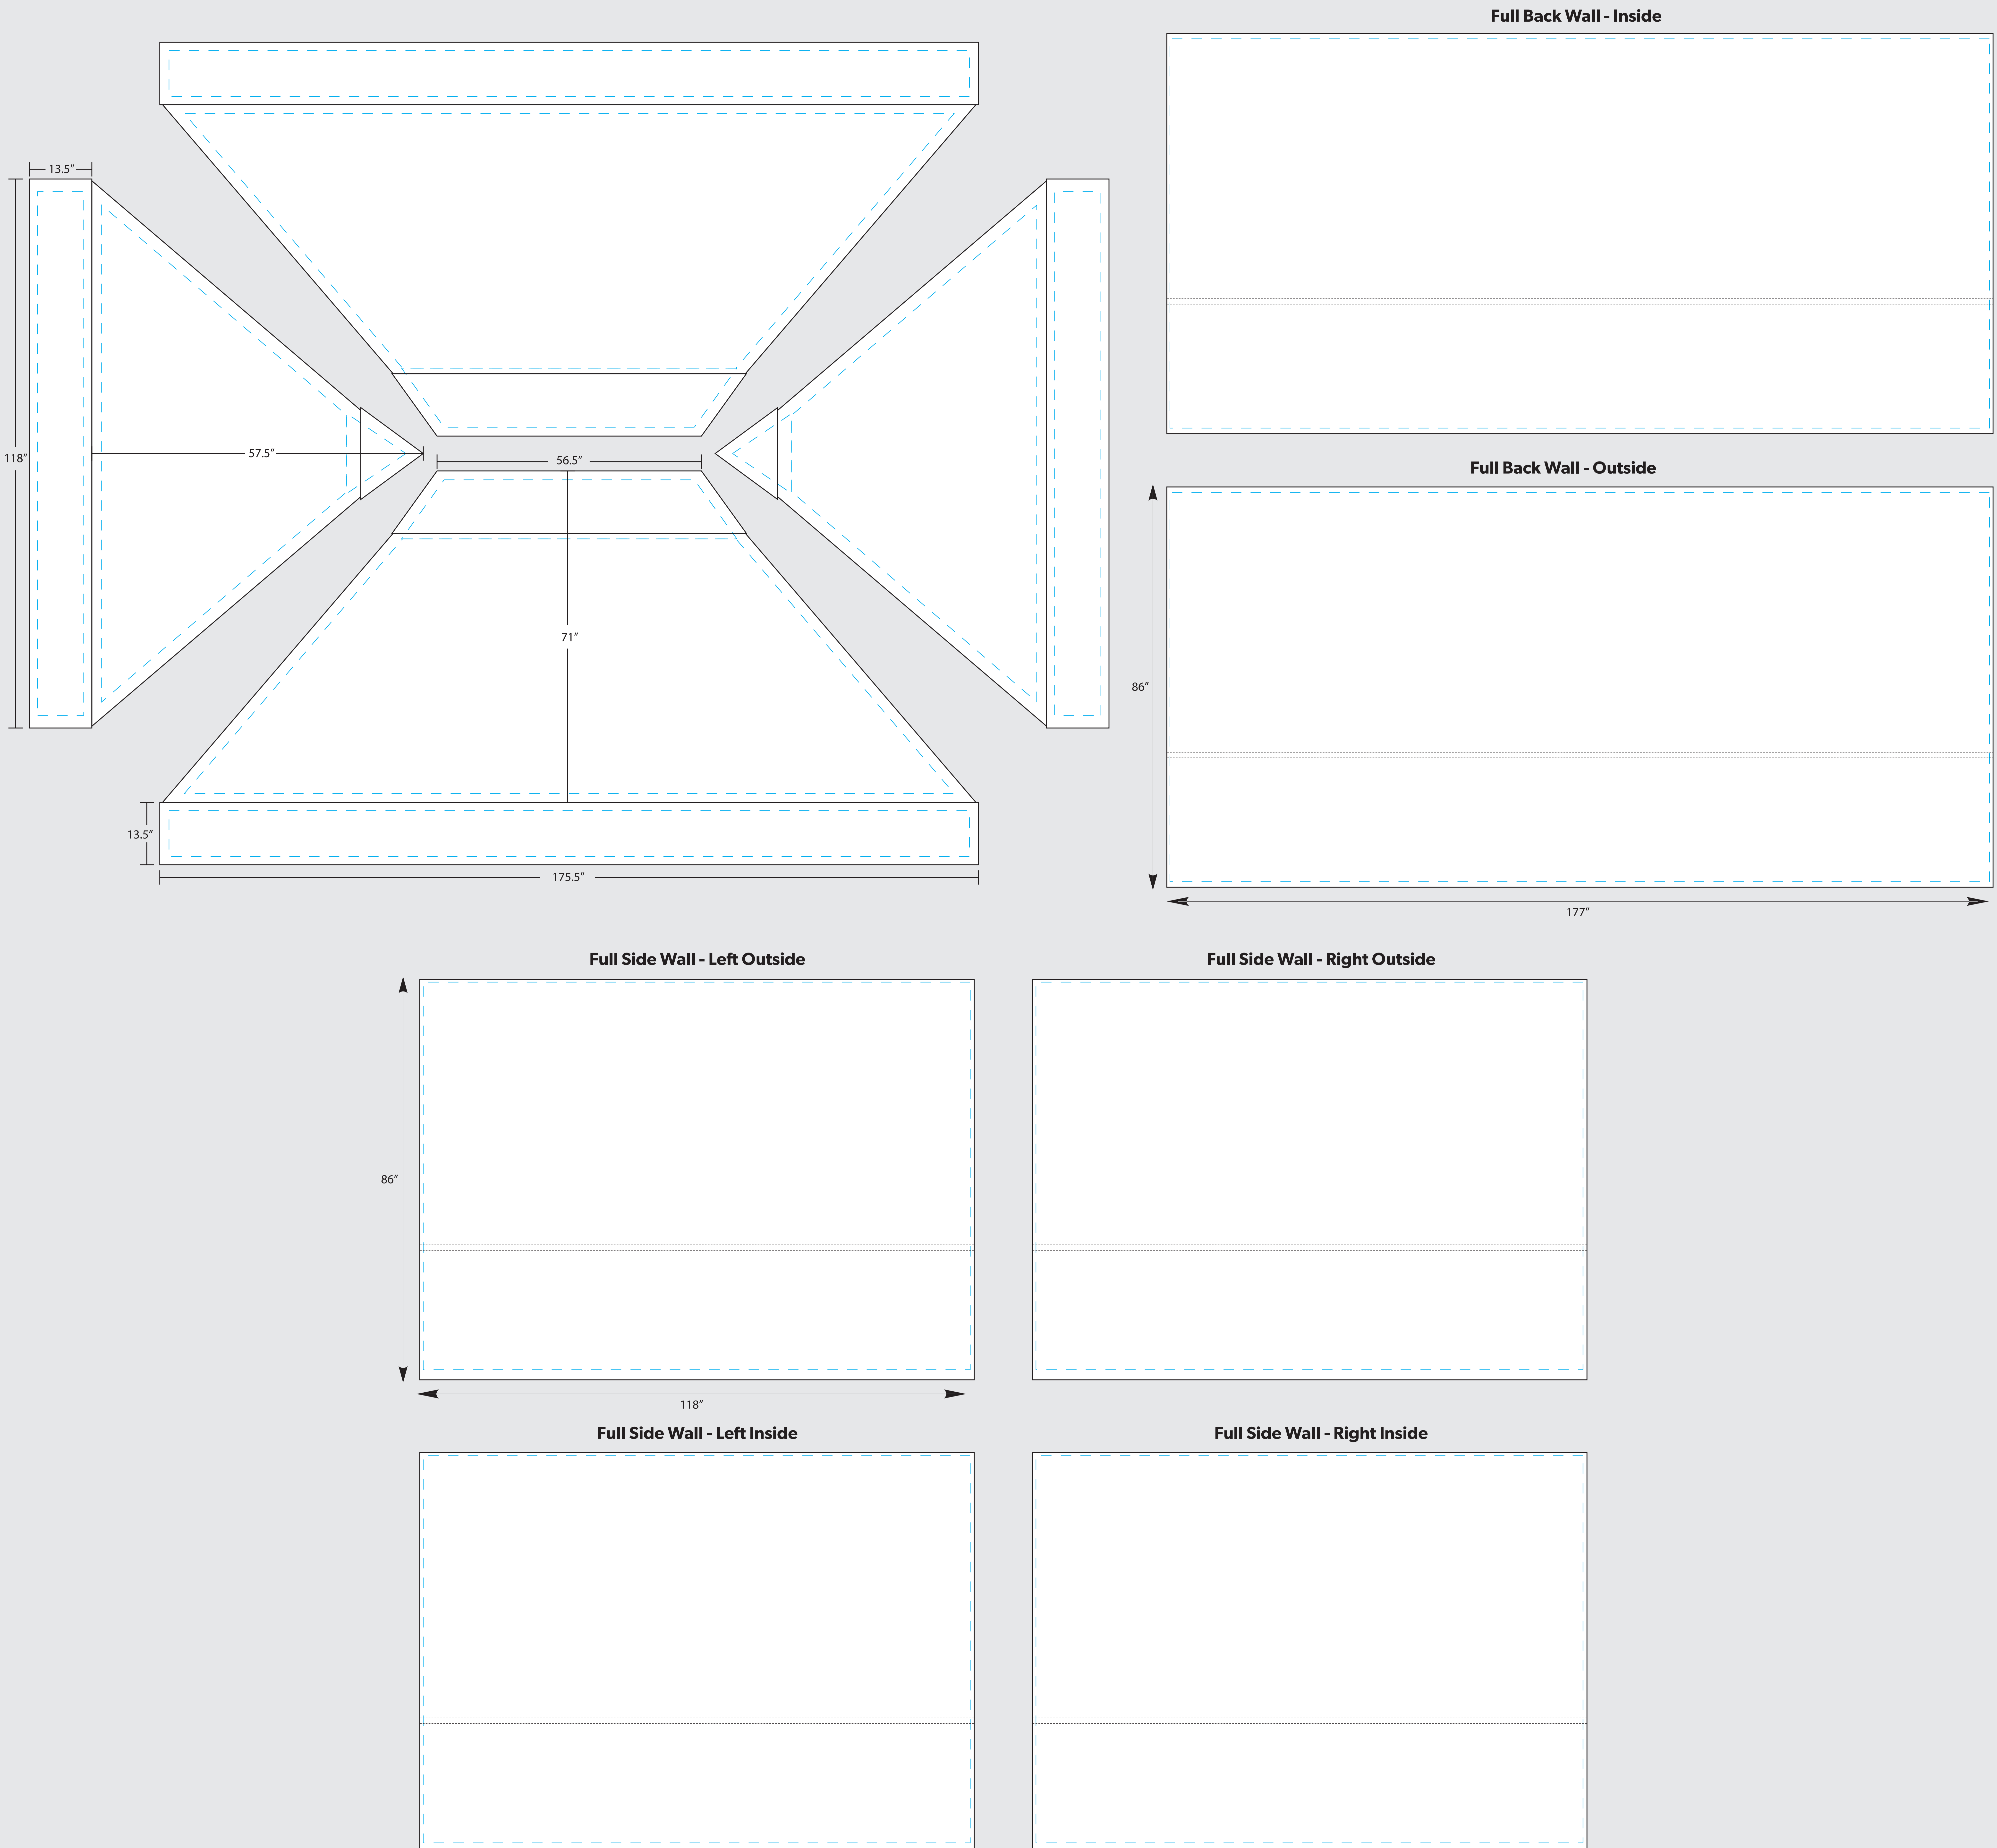

EVERYDAY PLATINUM 10'X15' CANOPY TENT PACKAGE

--- **SAFE ZONE:** All critical elements (text, images, logos etc.) must be kept inside the blue line.

Anything outside the blue line may be cut off during trimming

— **BLEED LINE:** Make sure to extend the background images or colors all the way to the edge of the black outline

IMPORTANT

Please send artwork in CMYK color mode & note any PMS colors being used. This Template is designed at 10% scale of the final product. Please RASTERIZE artwork at a minimum of 300DPI to endure high quality print