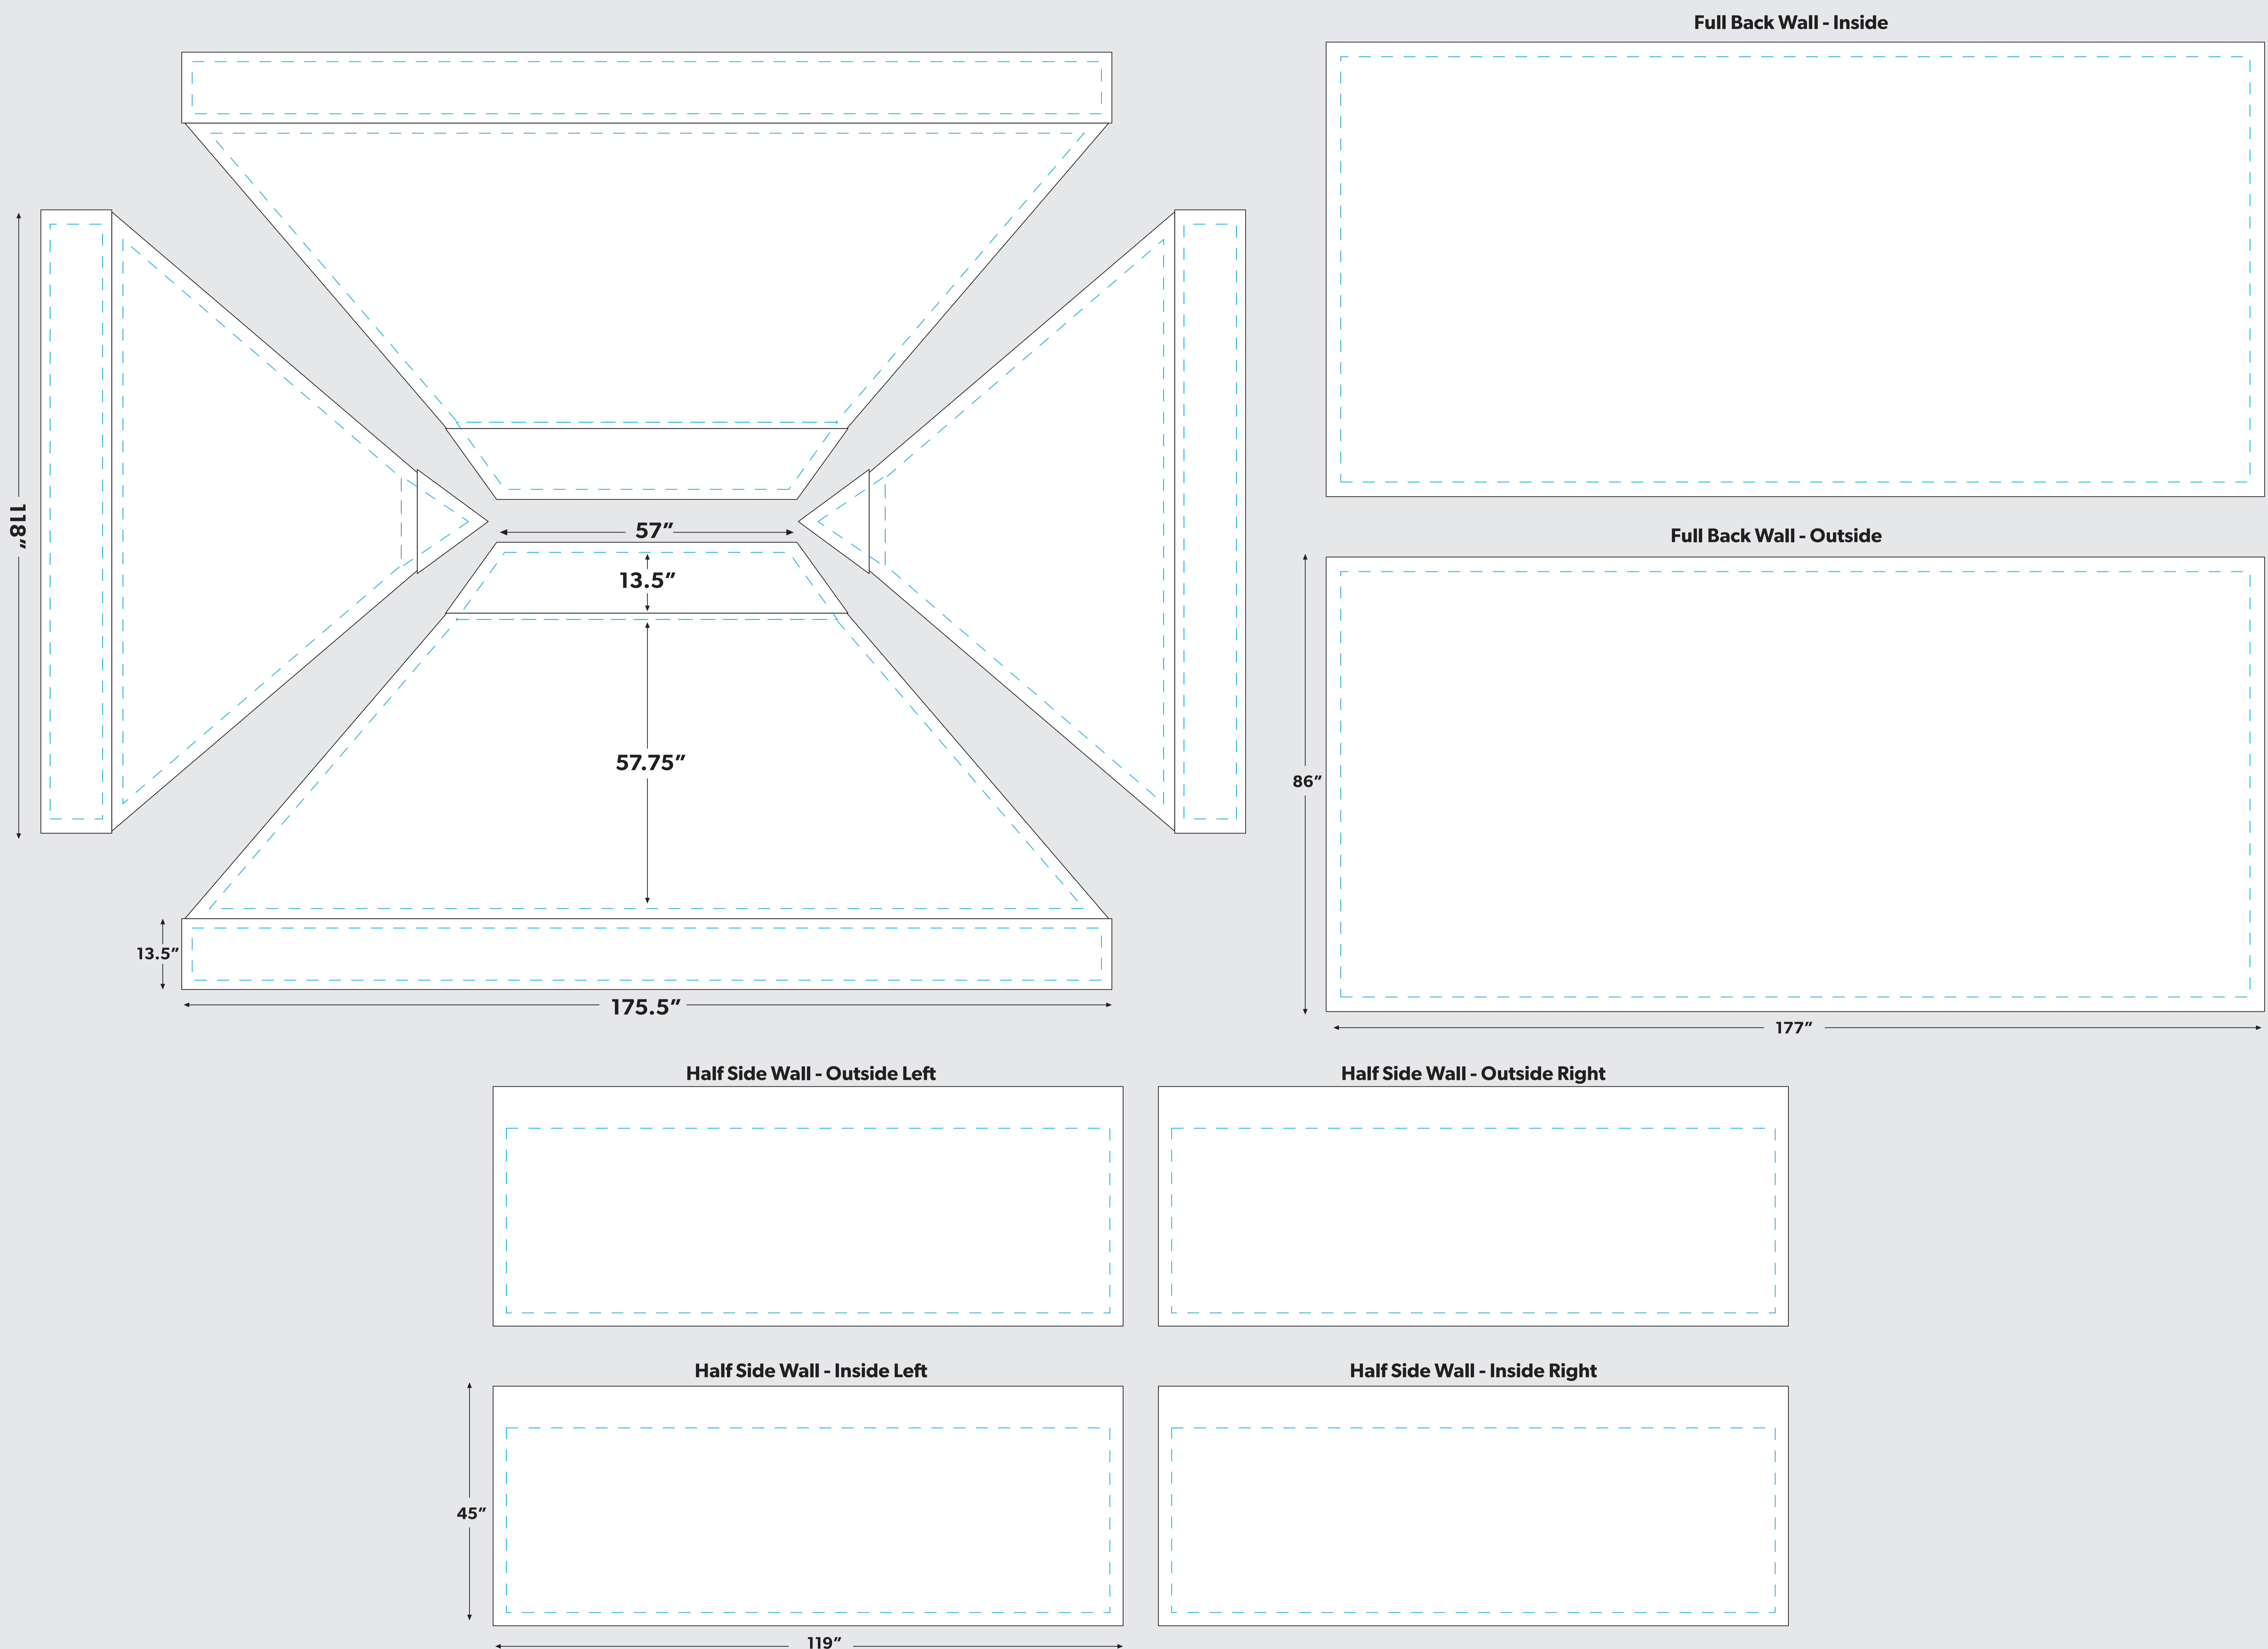

EVERYDAY GOLD 10'X15' CANOPY TENT PACKAGE

--- SAFE ZONE: All critical elements (text, images, logos etc.) must be kept inside the blue line.

Anything outside the blue line may be cut off during trimming

— BLEED LINE: Make sure to extend the background images or colors all the way to the edge of the black outline

IMPORTANT

Please send artwork in CMYK color mode & note any PMS colors being used. This Template is designed at 10% scale of the final product. Please RASTERIZE artwork at a minimum of 300DPI to endure high quality print