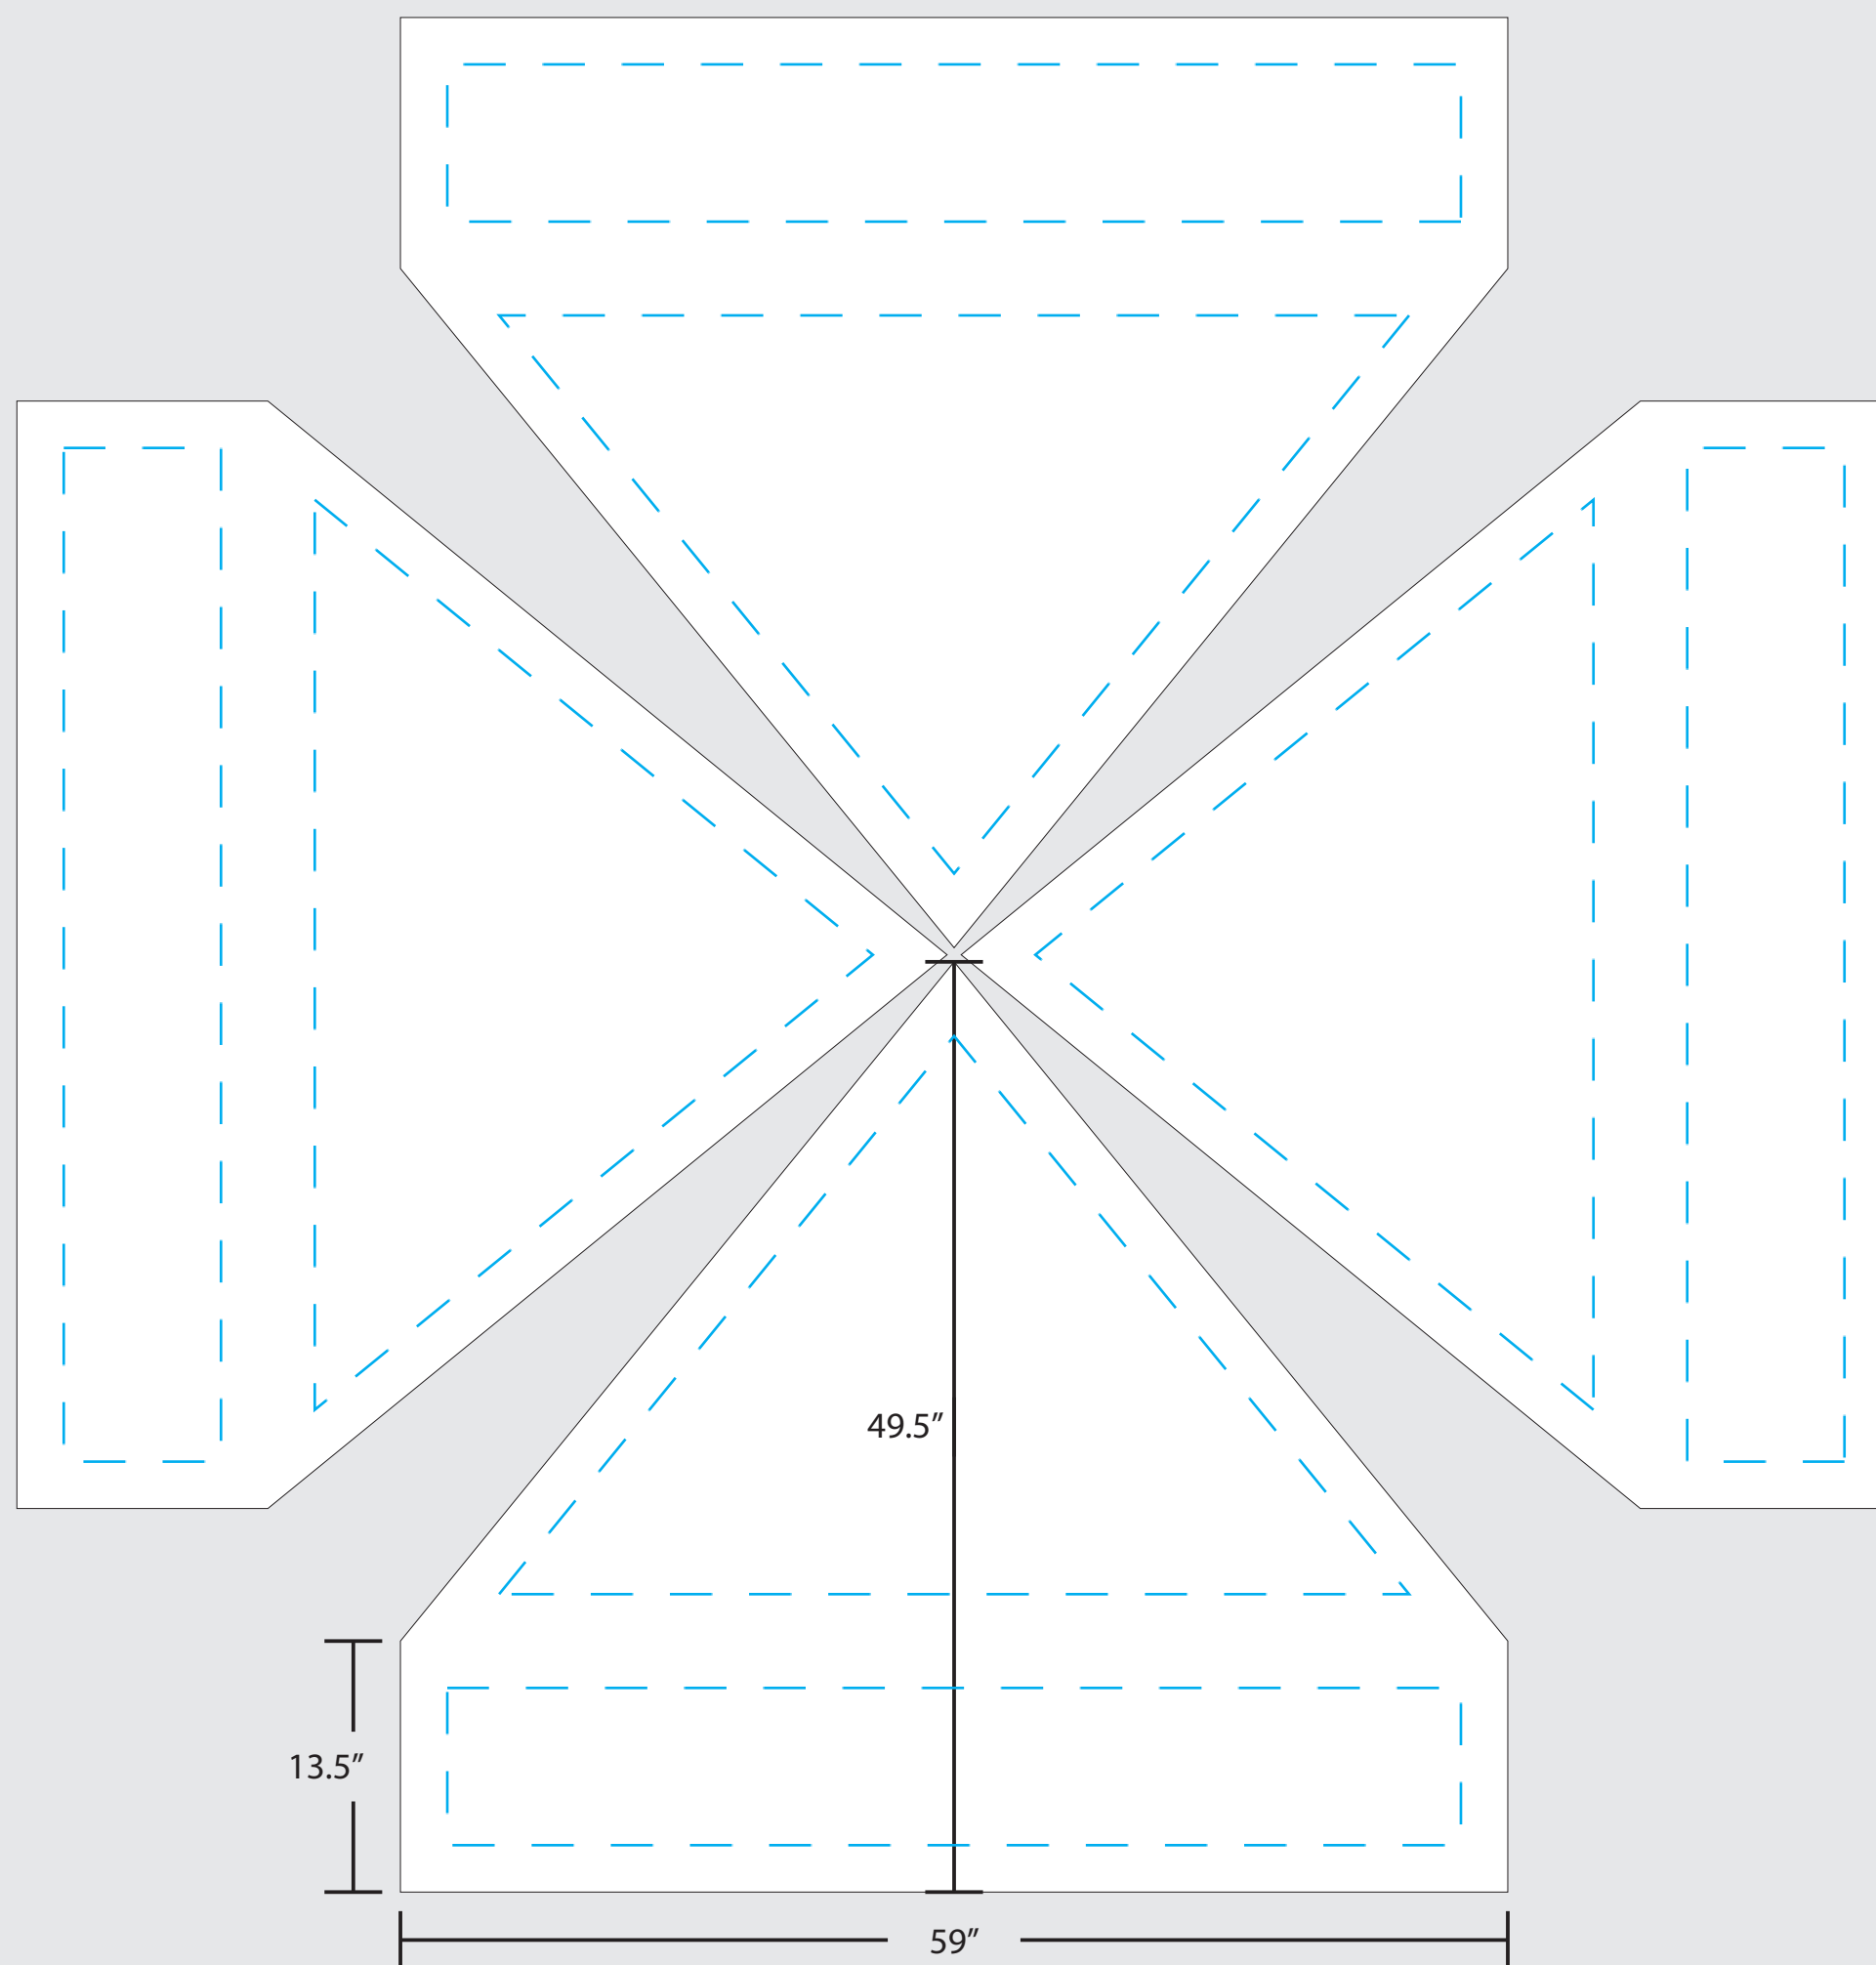

## EVERYDAY BASIC 5'X5' CANOPY TENT PACKAGE

--- **SAFE ZONE:** All critical elements (text, images, logos etc.) must be kept inside the blue line.

**Anything outside the blue line may be cut off during trimming**

— **BLEED LINE:** Make sure to extend the background images or colors all the way to the edge of the black outline