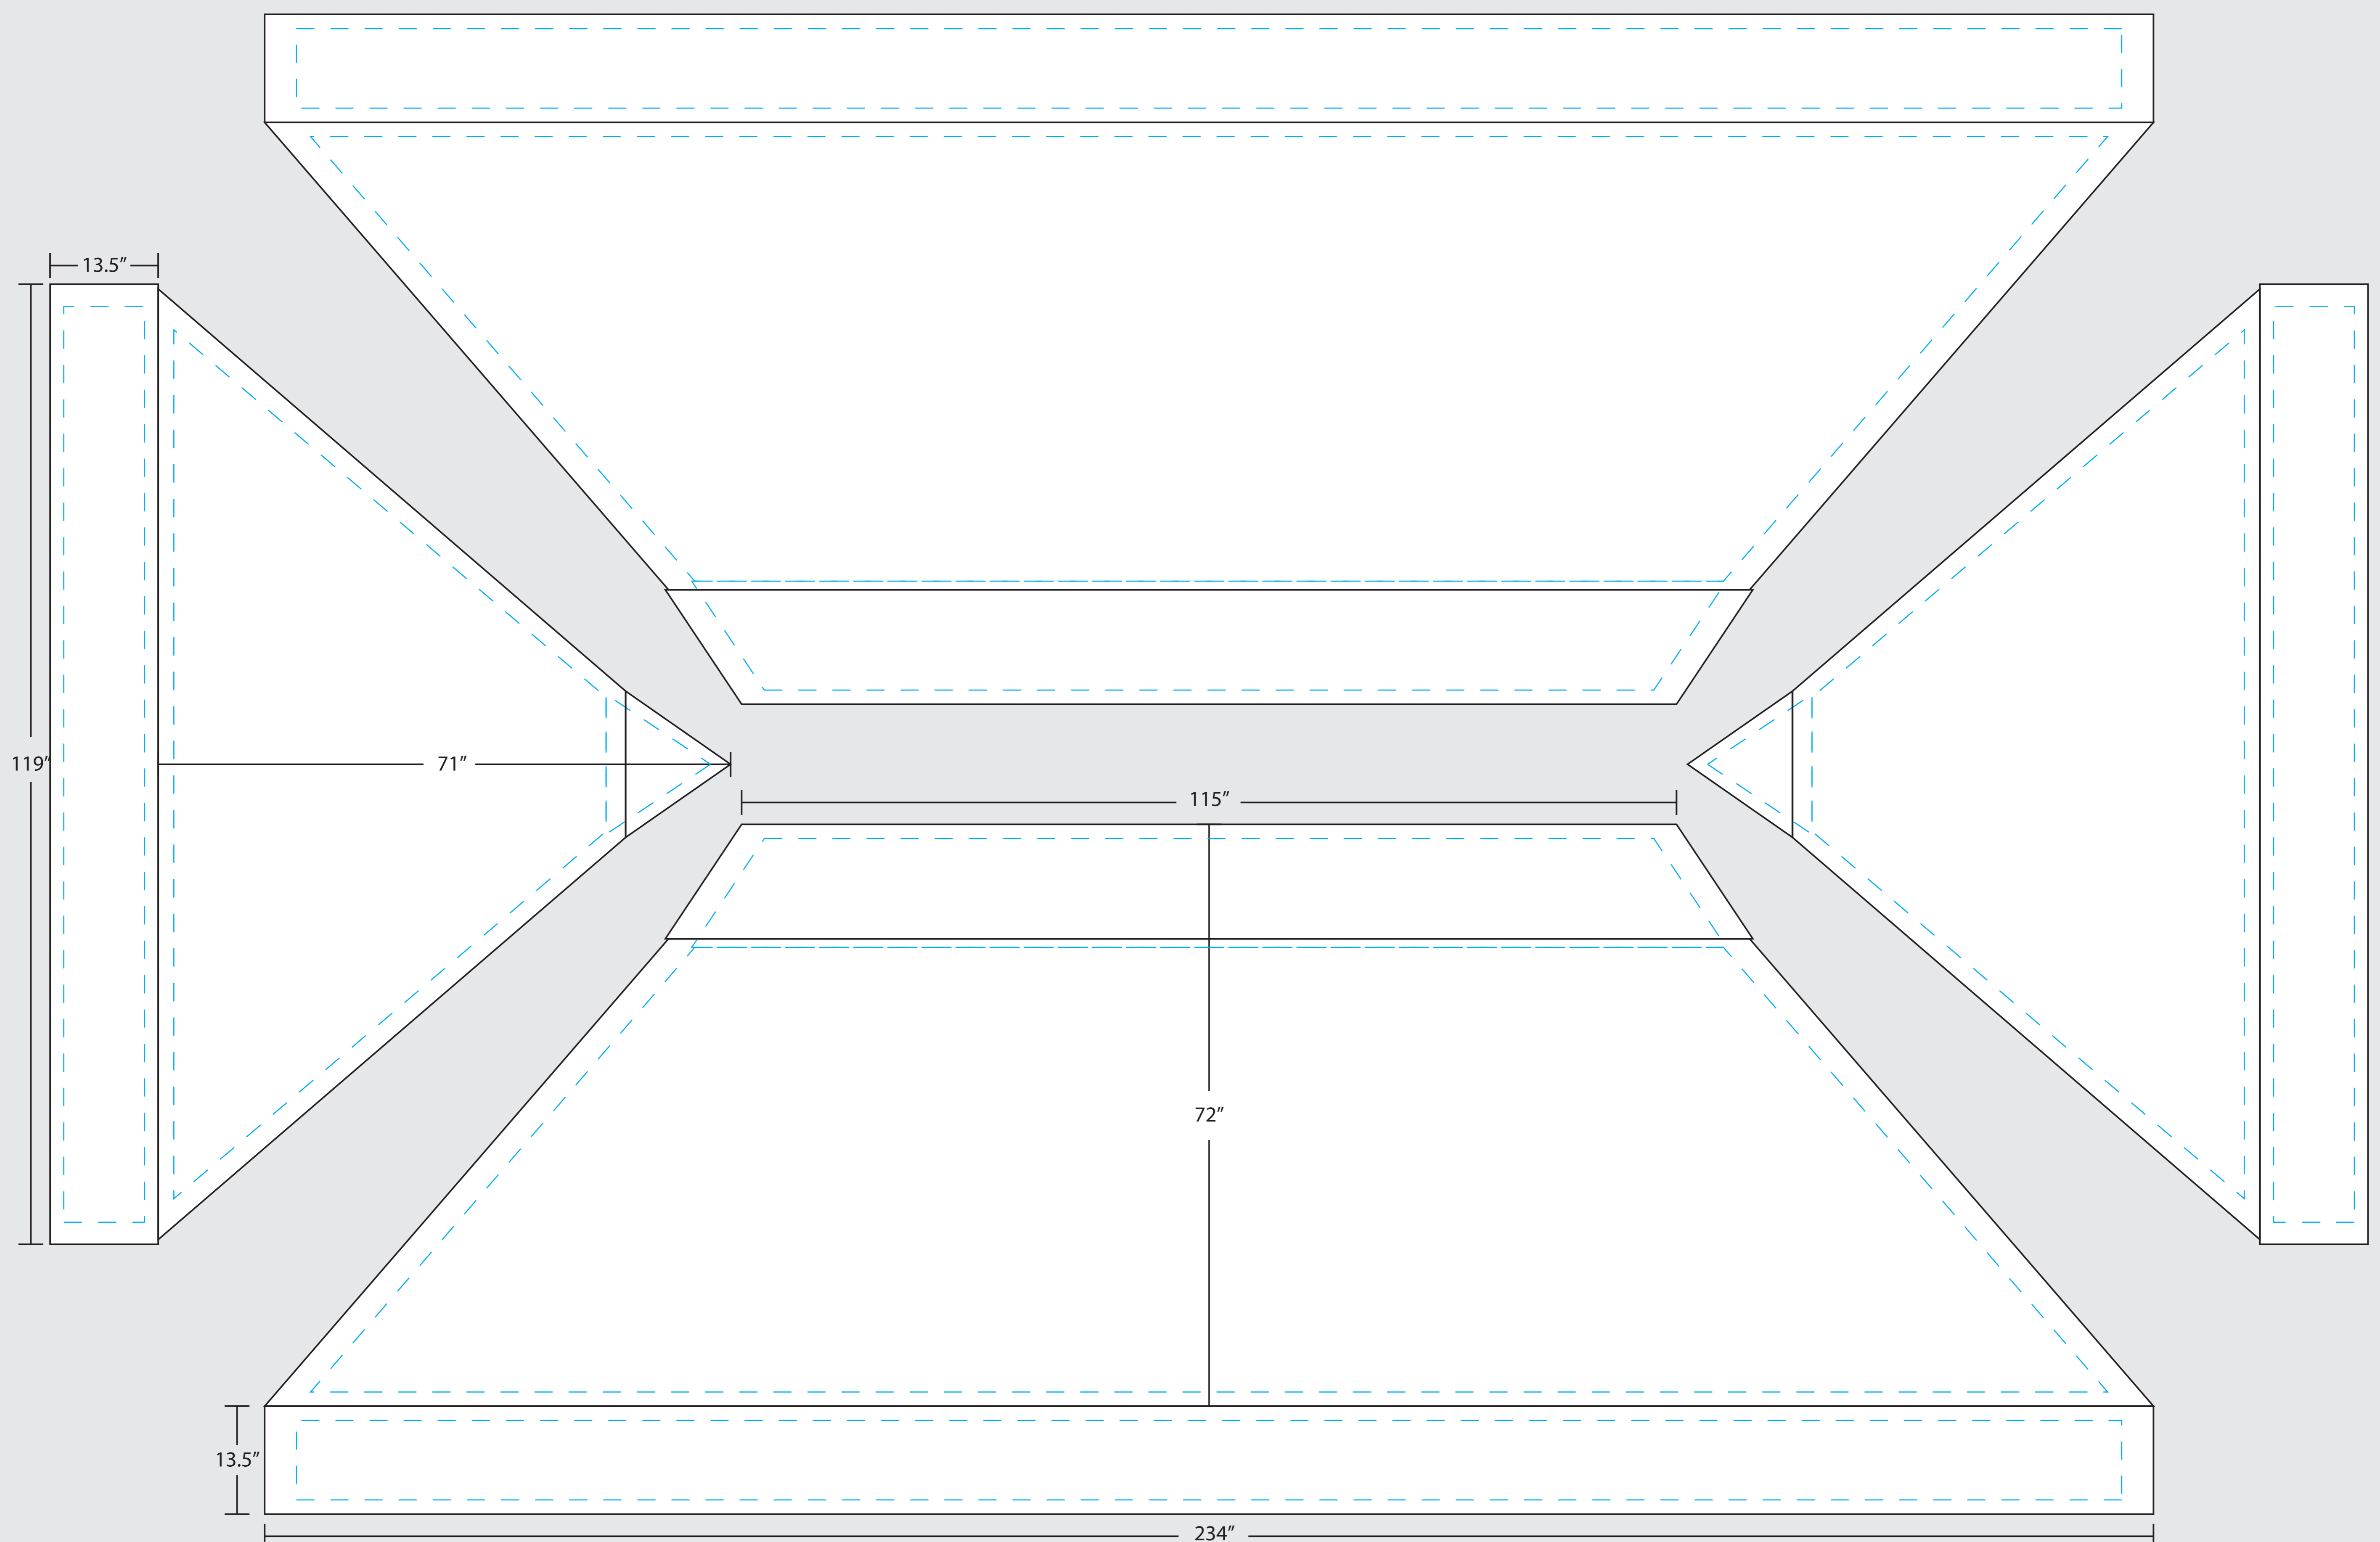

## EVERYDAY BASIC 10'X20' CANOPY TENT PACKAGE

**--- SAFE ZONE:** All critical elements (text, images, logos etc.) must be kept inside the blue line.

**Anything outside the blue line may be cut off during trimming**

**— BLEED LINE:** Make sure to extend the background images or colors all the way to the edge of the black outline