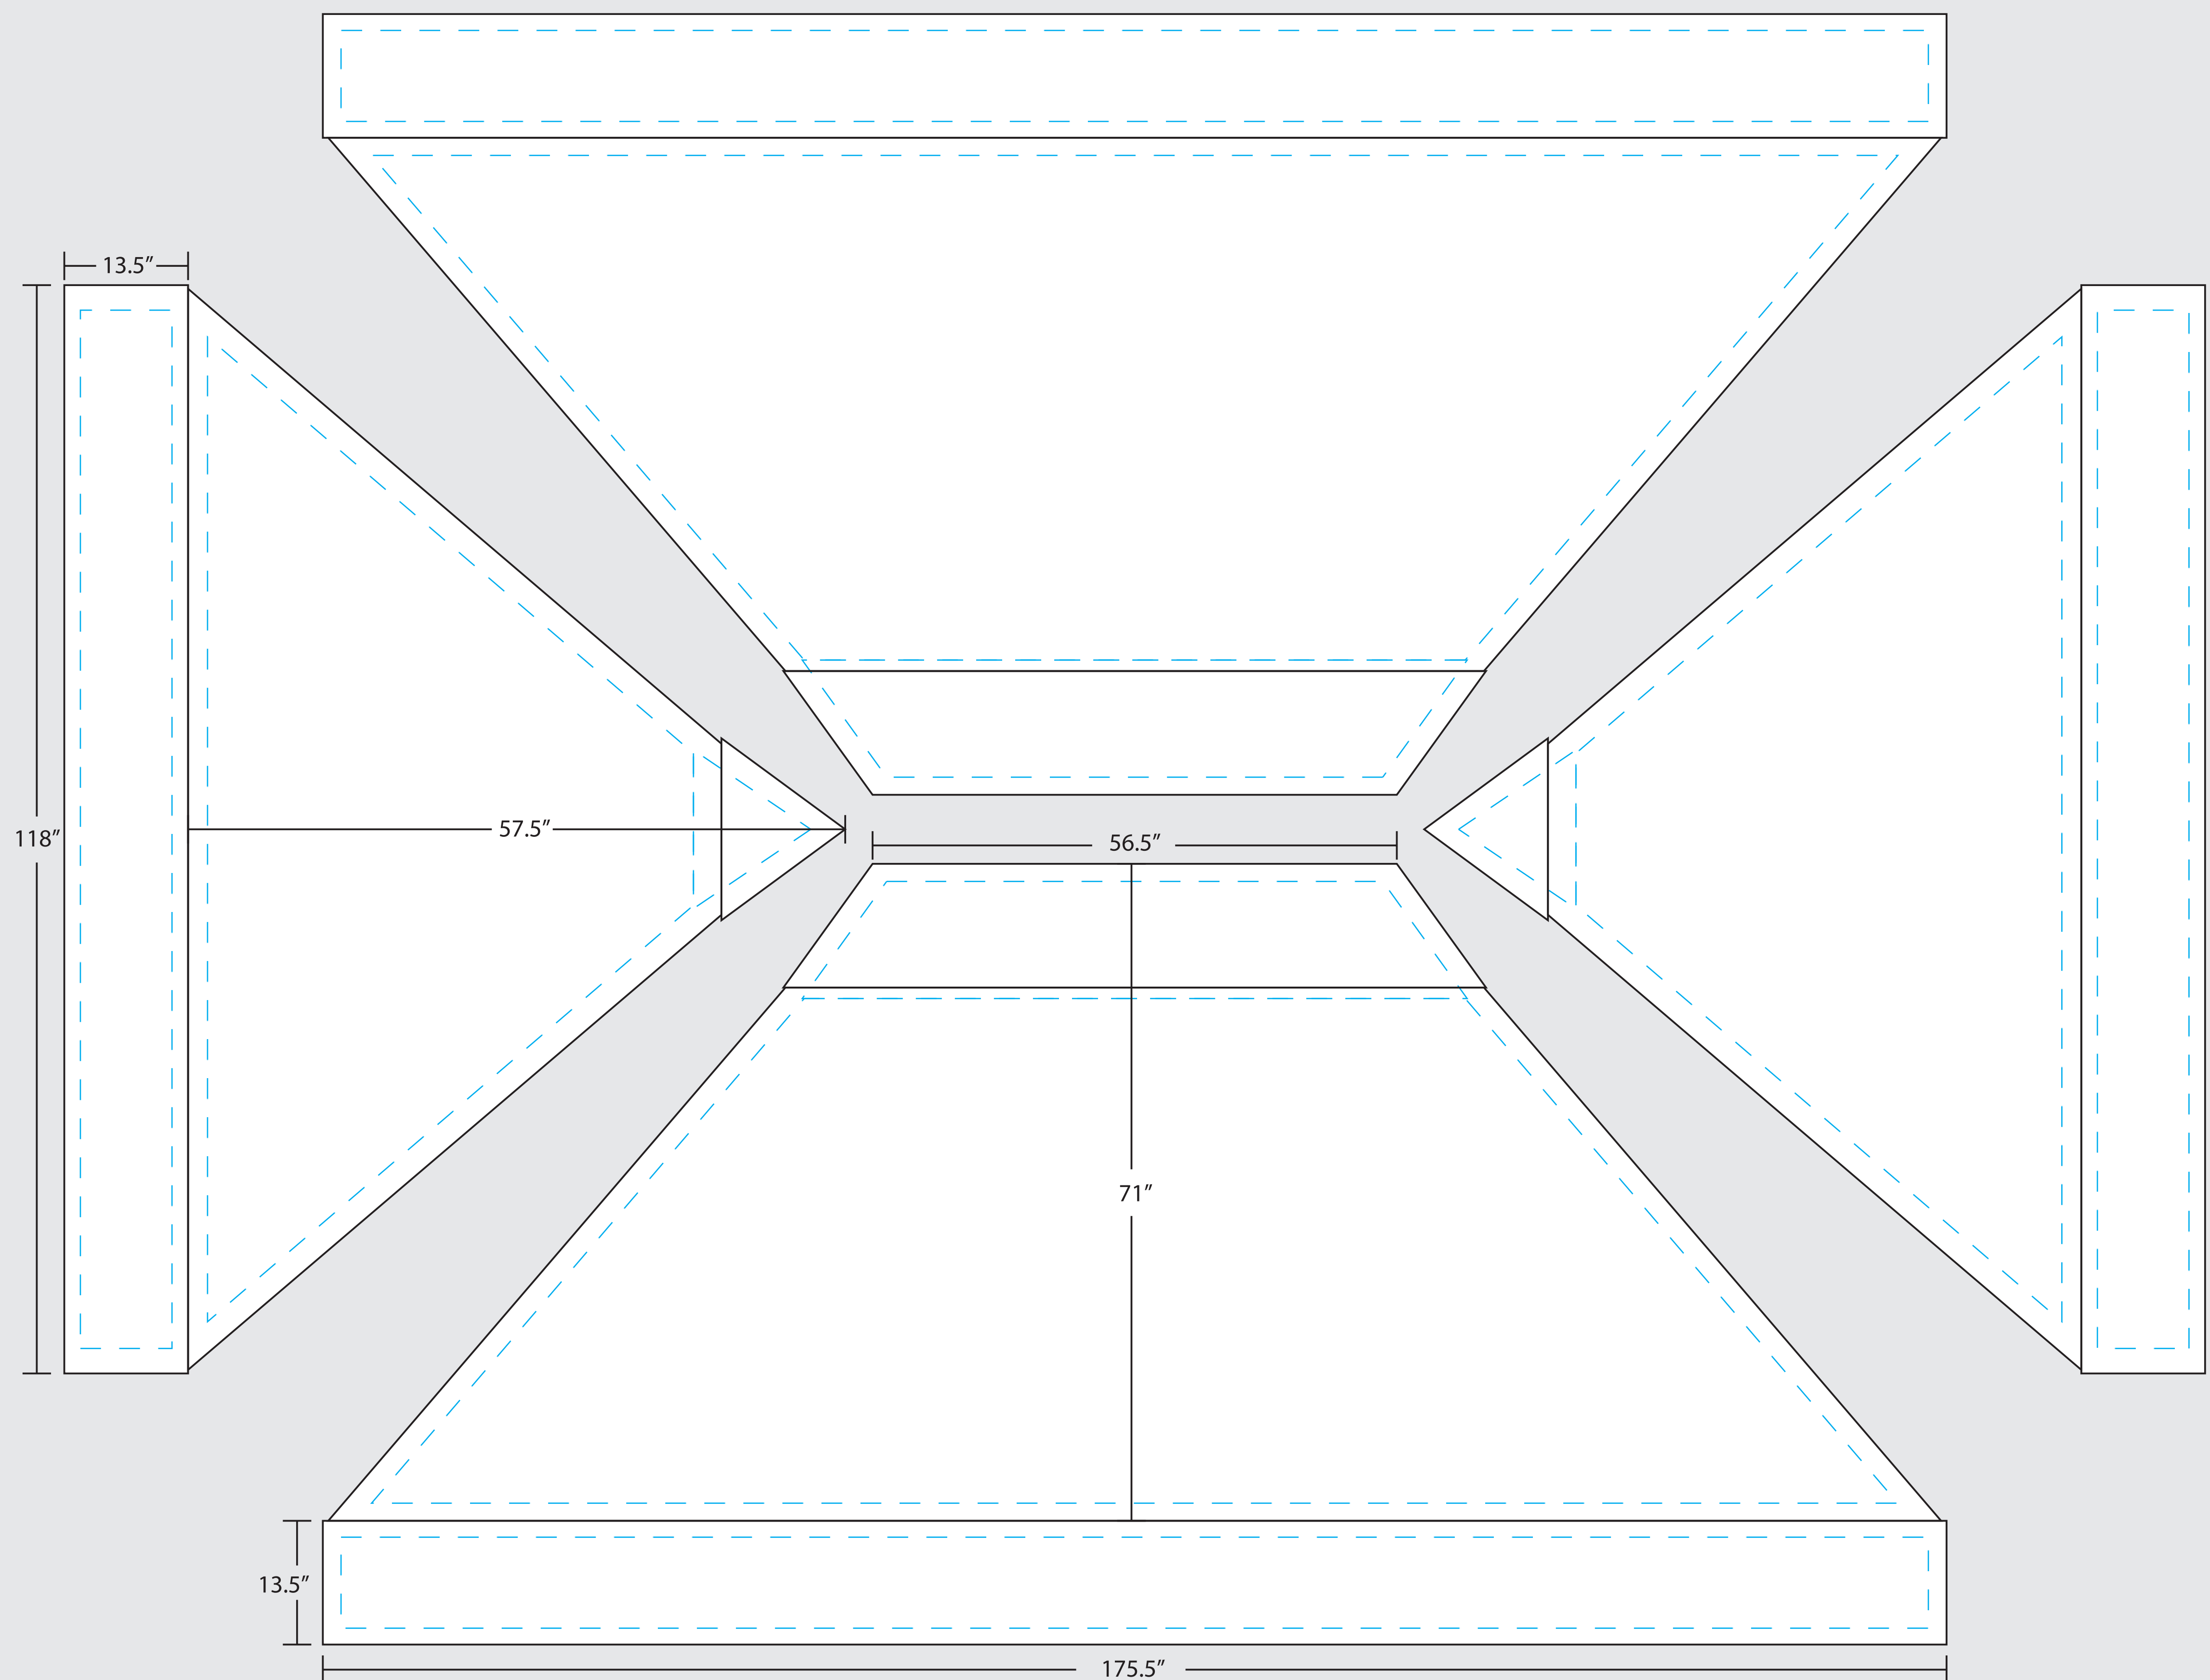

## EVERYDAY BASIC 10'X15' CANOPY TENT PACKAGE

**--- SAFE ZONE:** All critical elements (text, images, logos etc.) must be kept inside the blue line.

**Anything outside the blue line may be cut off during trimming**

**— BLEED LINE:** Make sure to extend the background images or colors all the way to the edge of the black outline