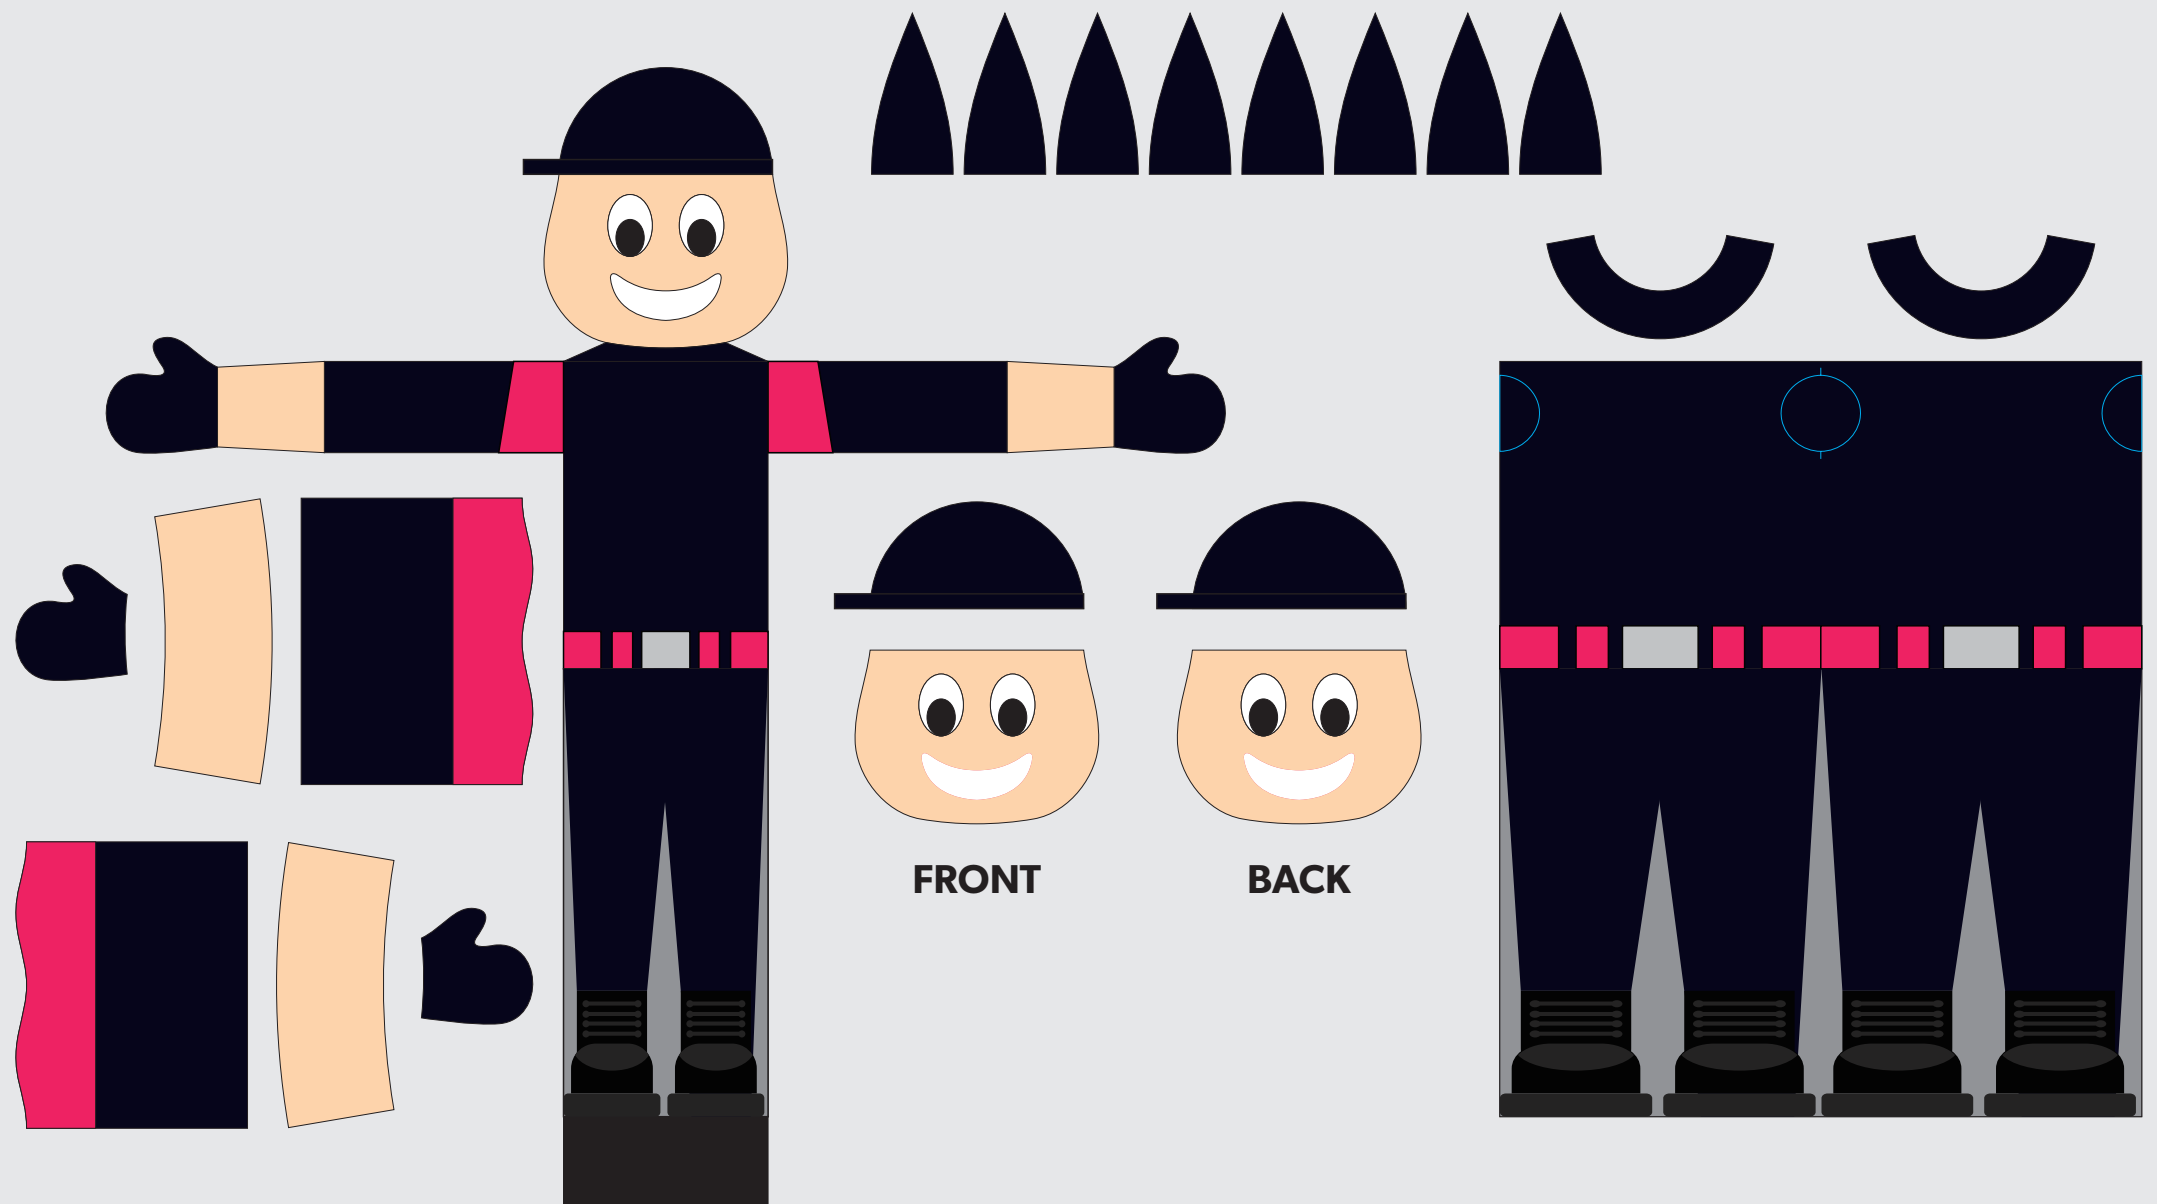

LookOurWay

LARGE 9' AIR WEVERS INFLATABLE TUBE MAN

IMPORTANT

Please send artwork in CMYK color mode & note any PMS colors being used.
Please RASTERIZE artwork at a minimum of 150DPI to endure high quality print