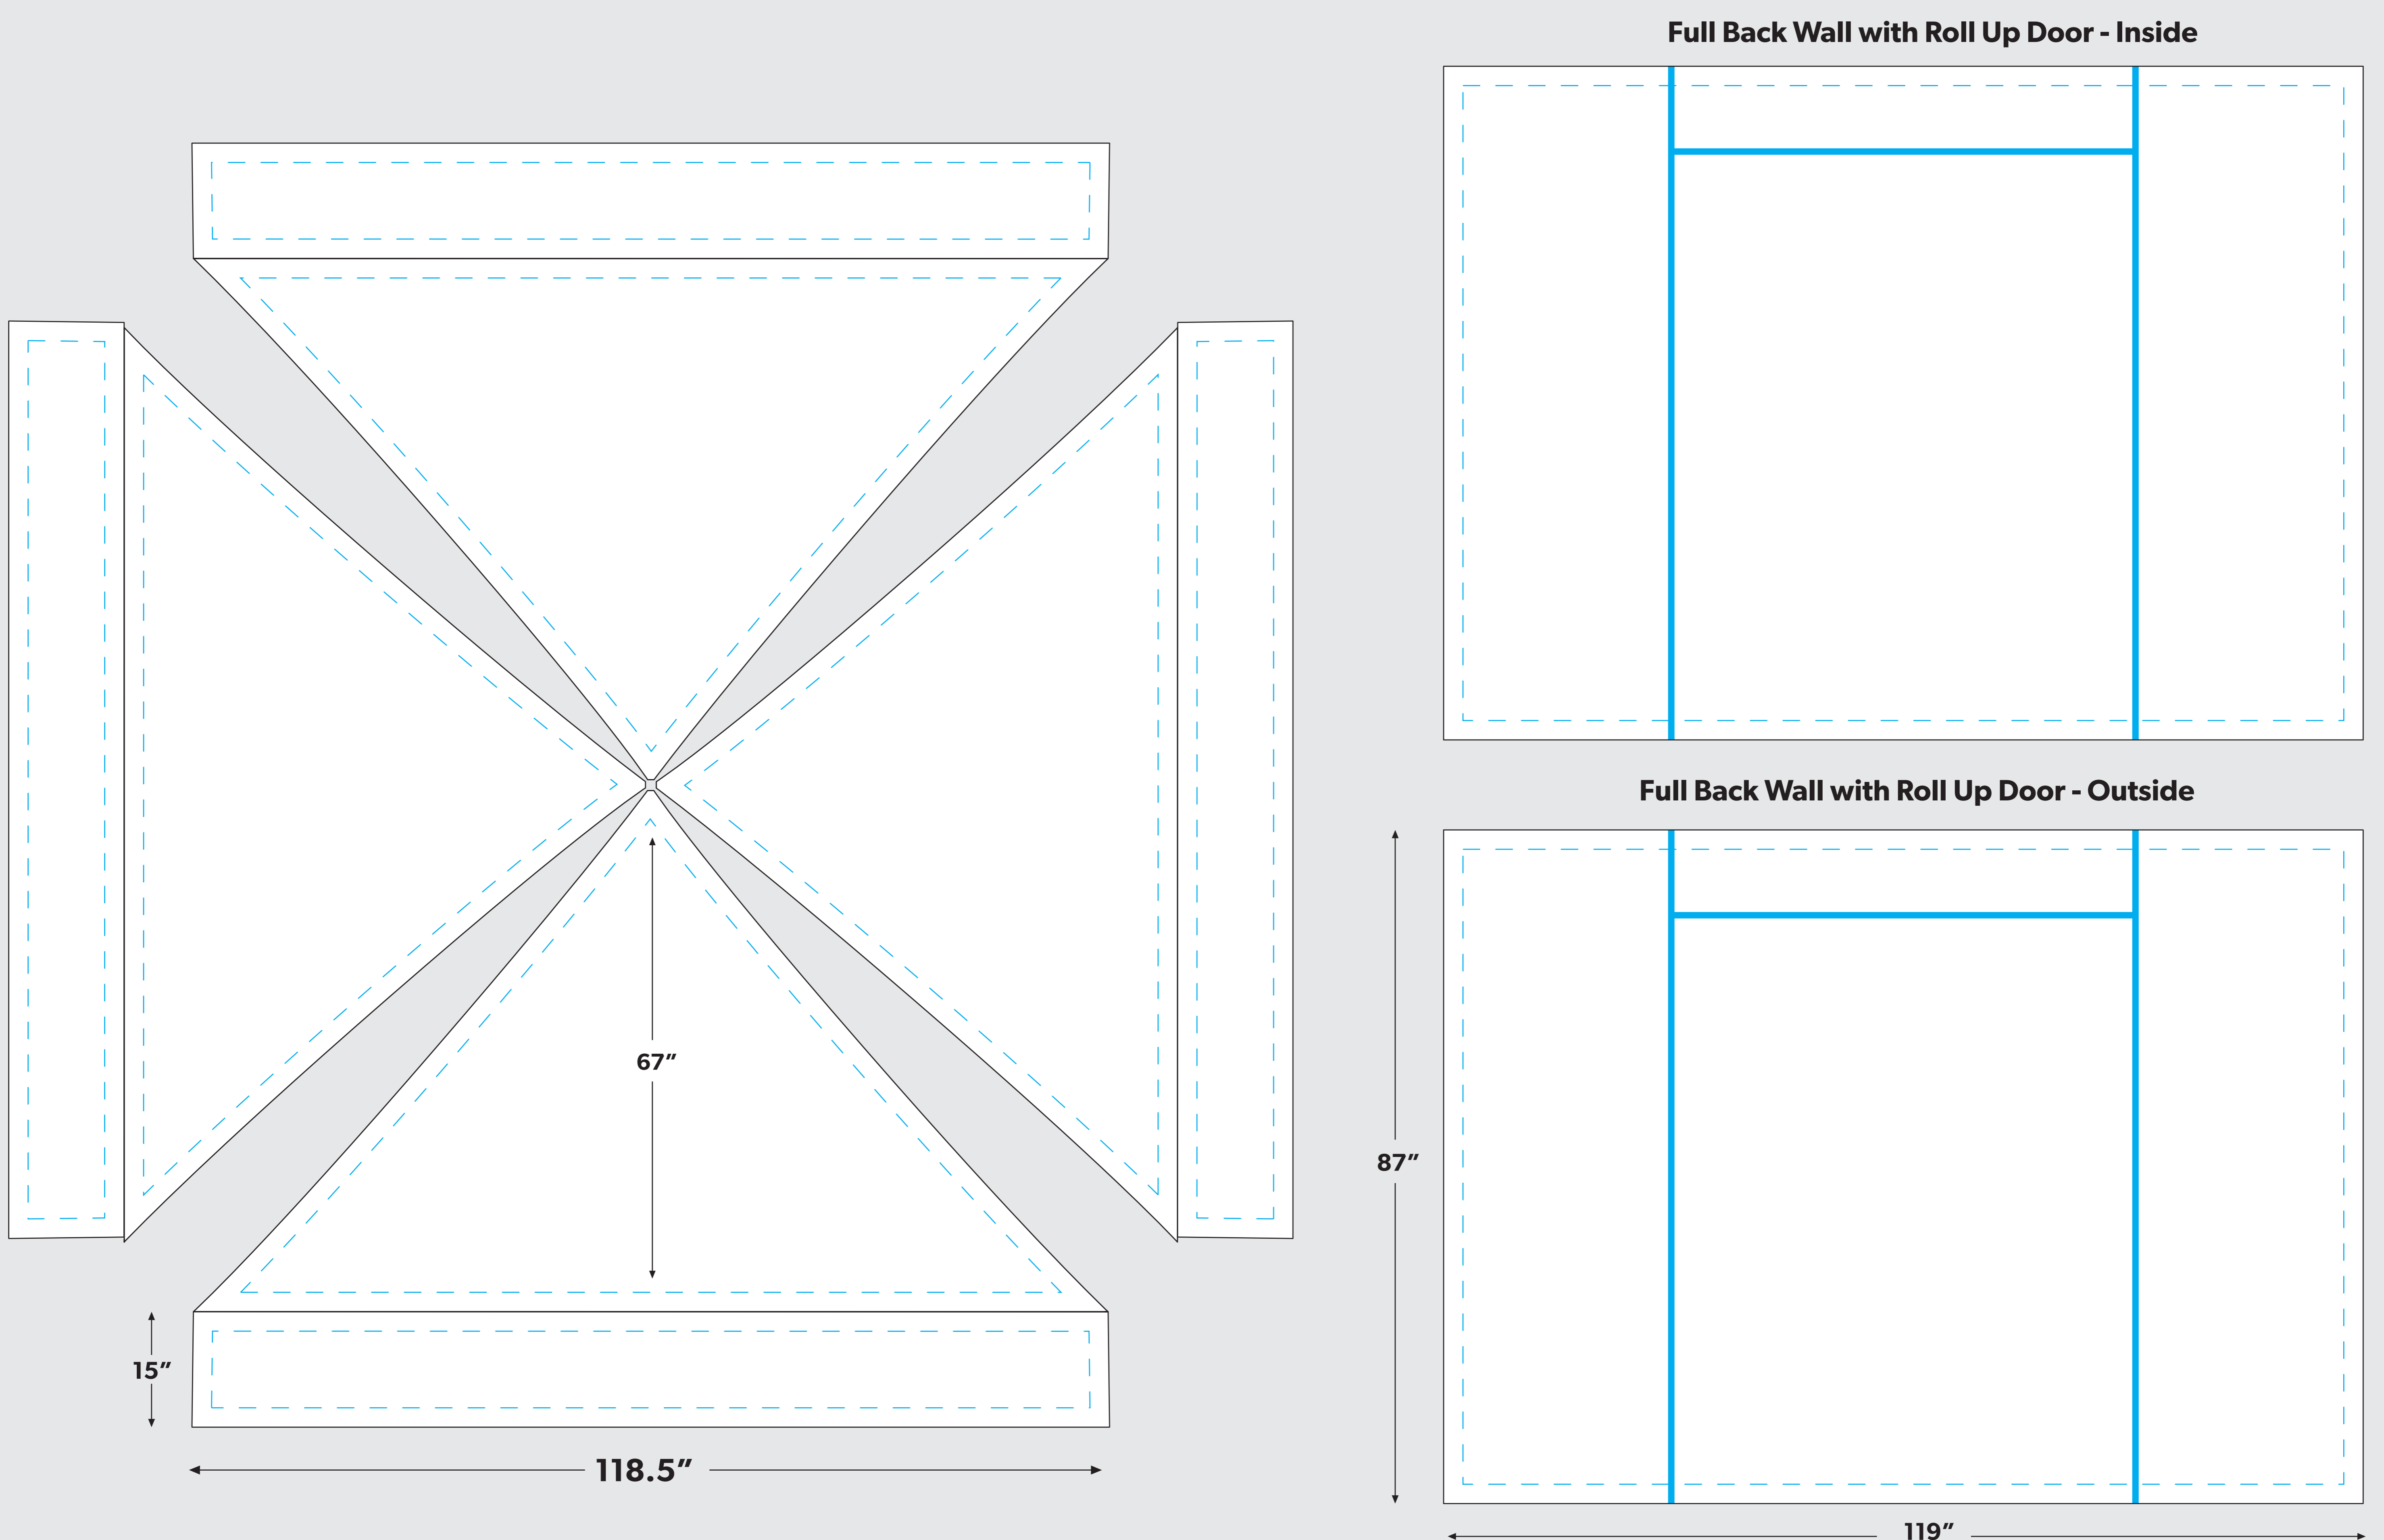

FOOD CONCESSION 10'X10' CANOPY TENT PACKAGE

--- **SAFE ZONE:** All critical elements (text, images, logos etc.) must be kept inside the blue line.

Anything outside the blue line may be cut off during trimming

— **BLEED LINE:** Make sure to extend the background images or colors all the way to the edge of the black outline

IMPORTANT

Please send artwork in CMYK color mode & note any PMS colors being used. This Template is designed at 10% scale of the final product. Please RASTERIZE artwork at a minimum of 300DPI to endure high quality print