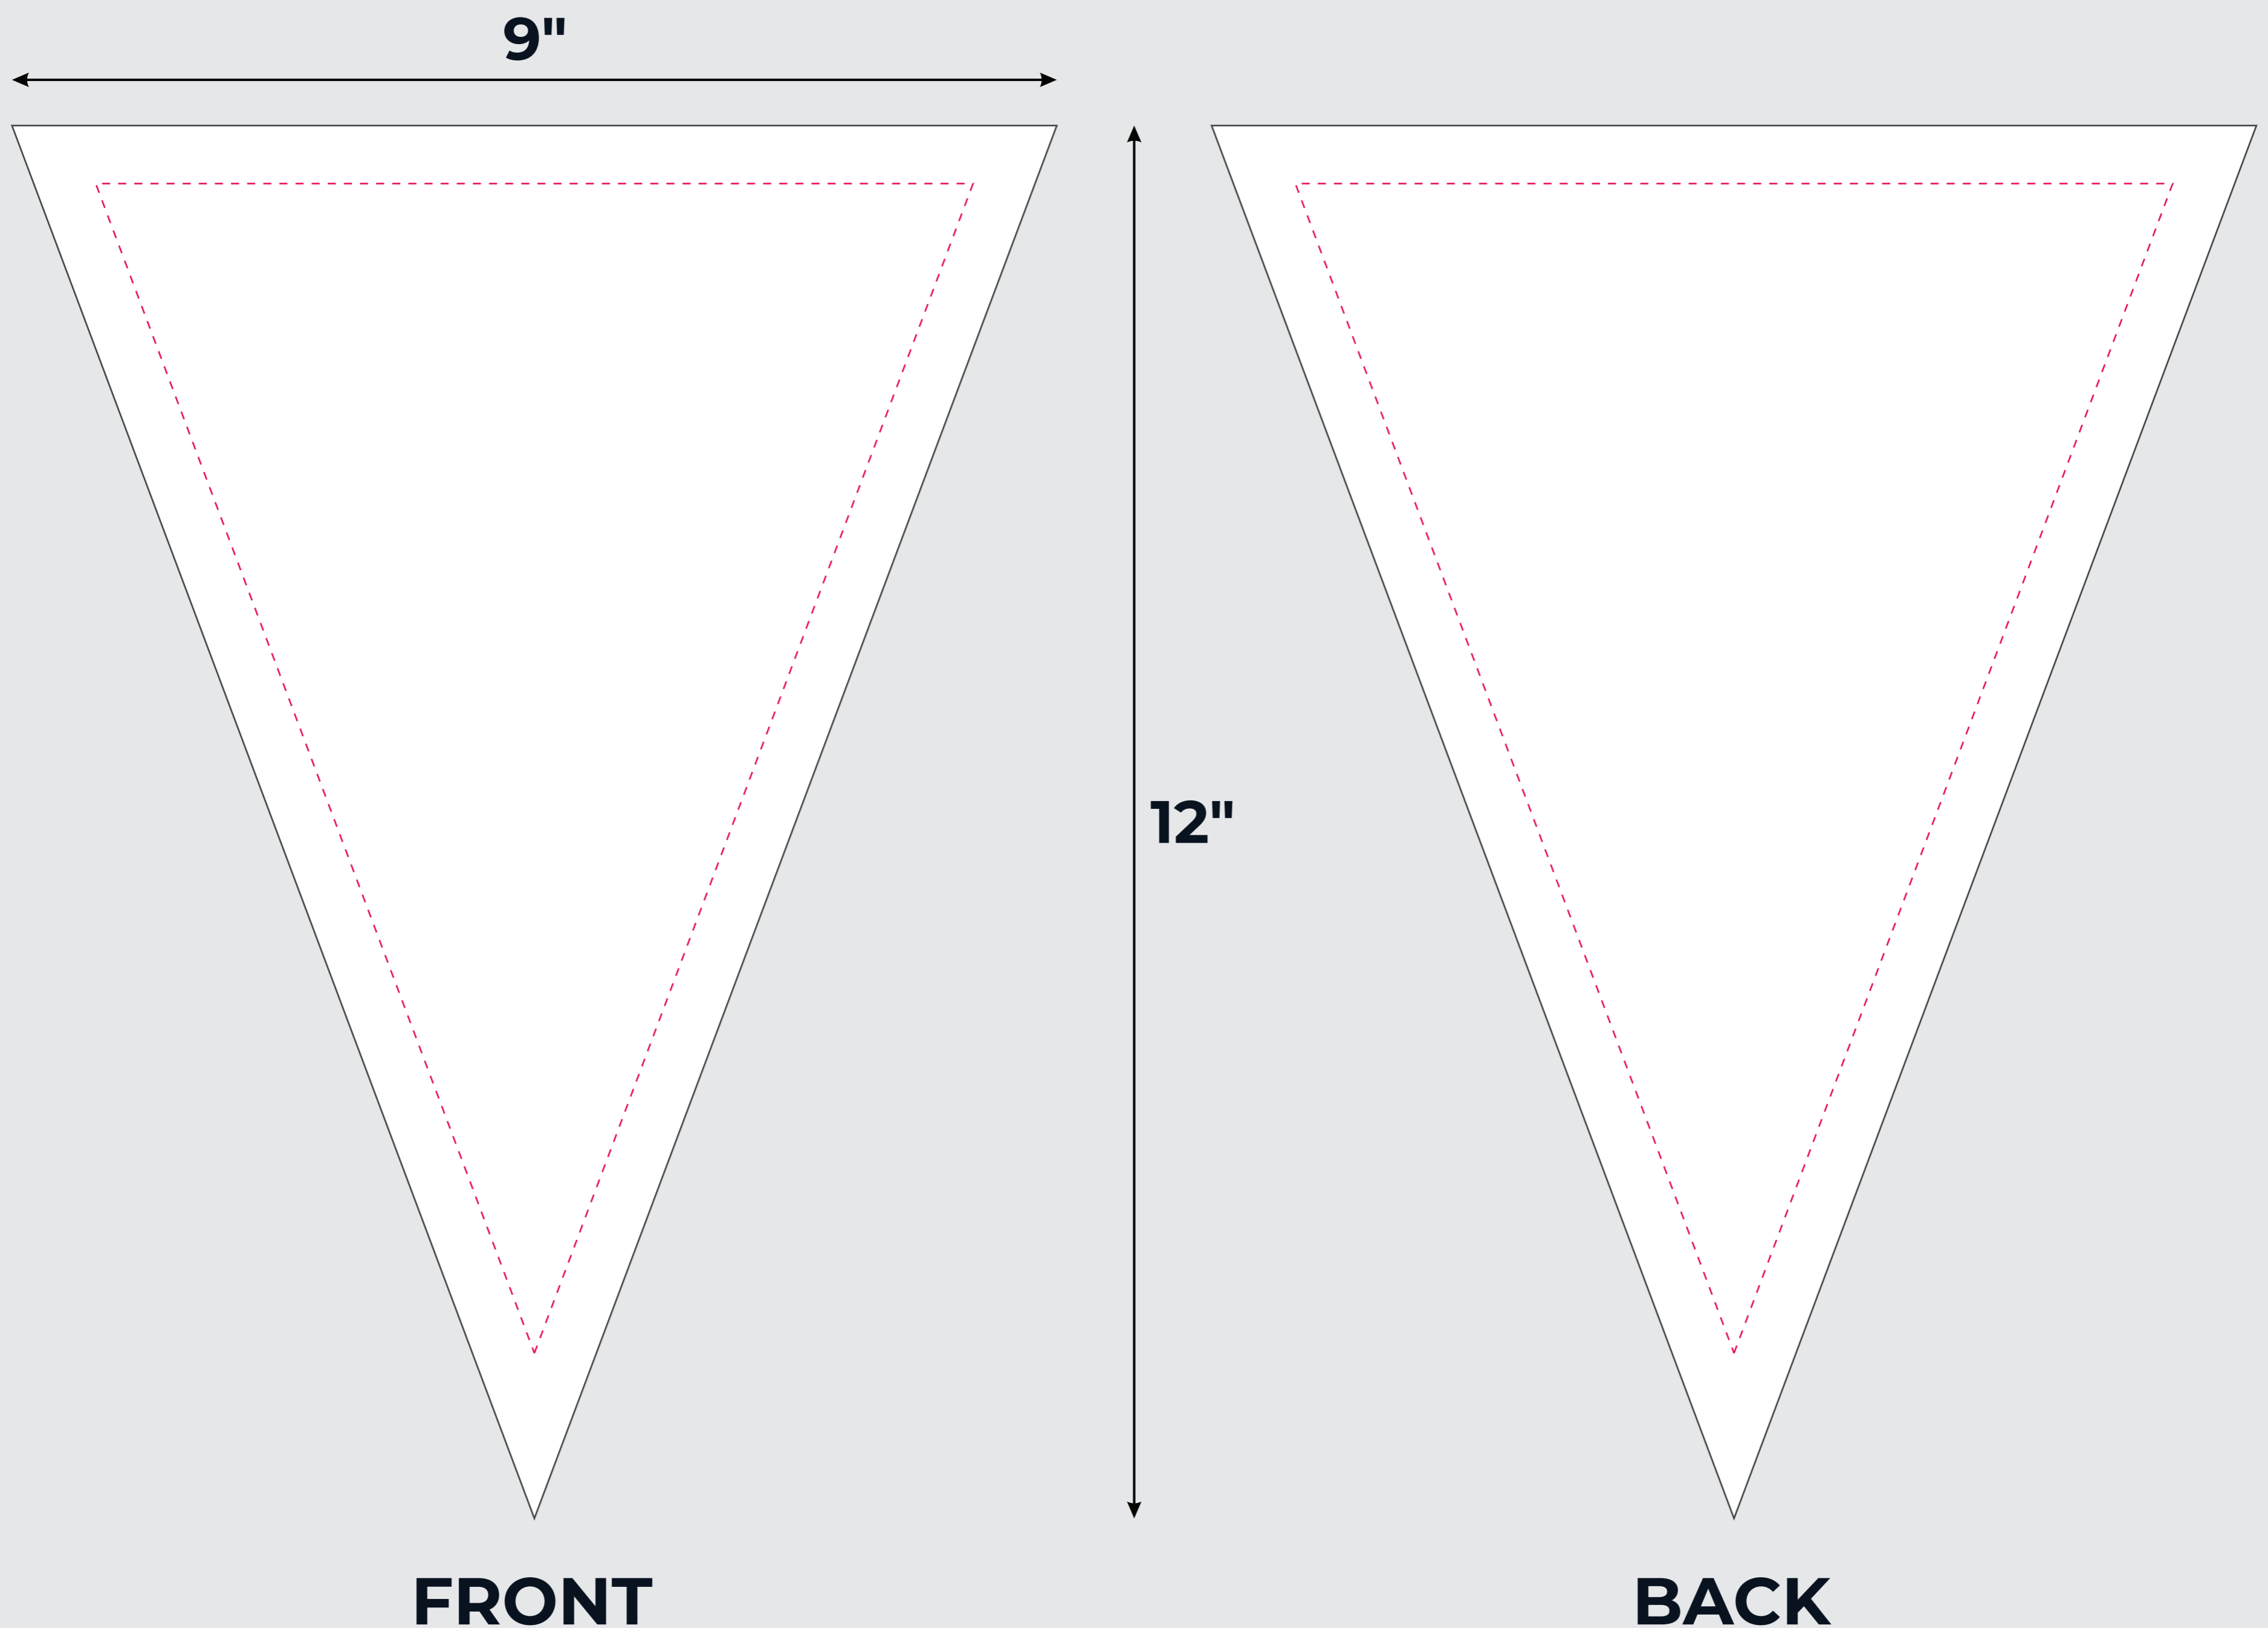

## 9" X 12" TRIANGLE PENNANT FLAG

### IMPORTANT

Please send artwork in CMYK color mode & note any PMS colors being used.  
Please RASTERIZE artwork at a minimum of 150DPI to endure high quality print