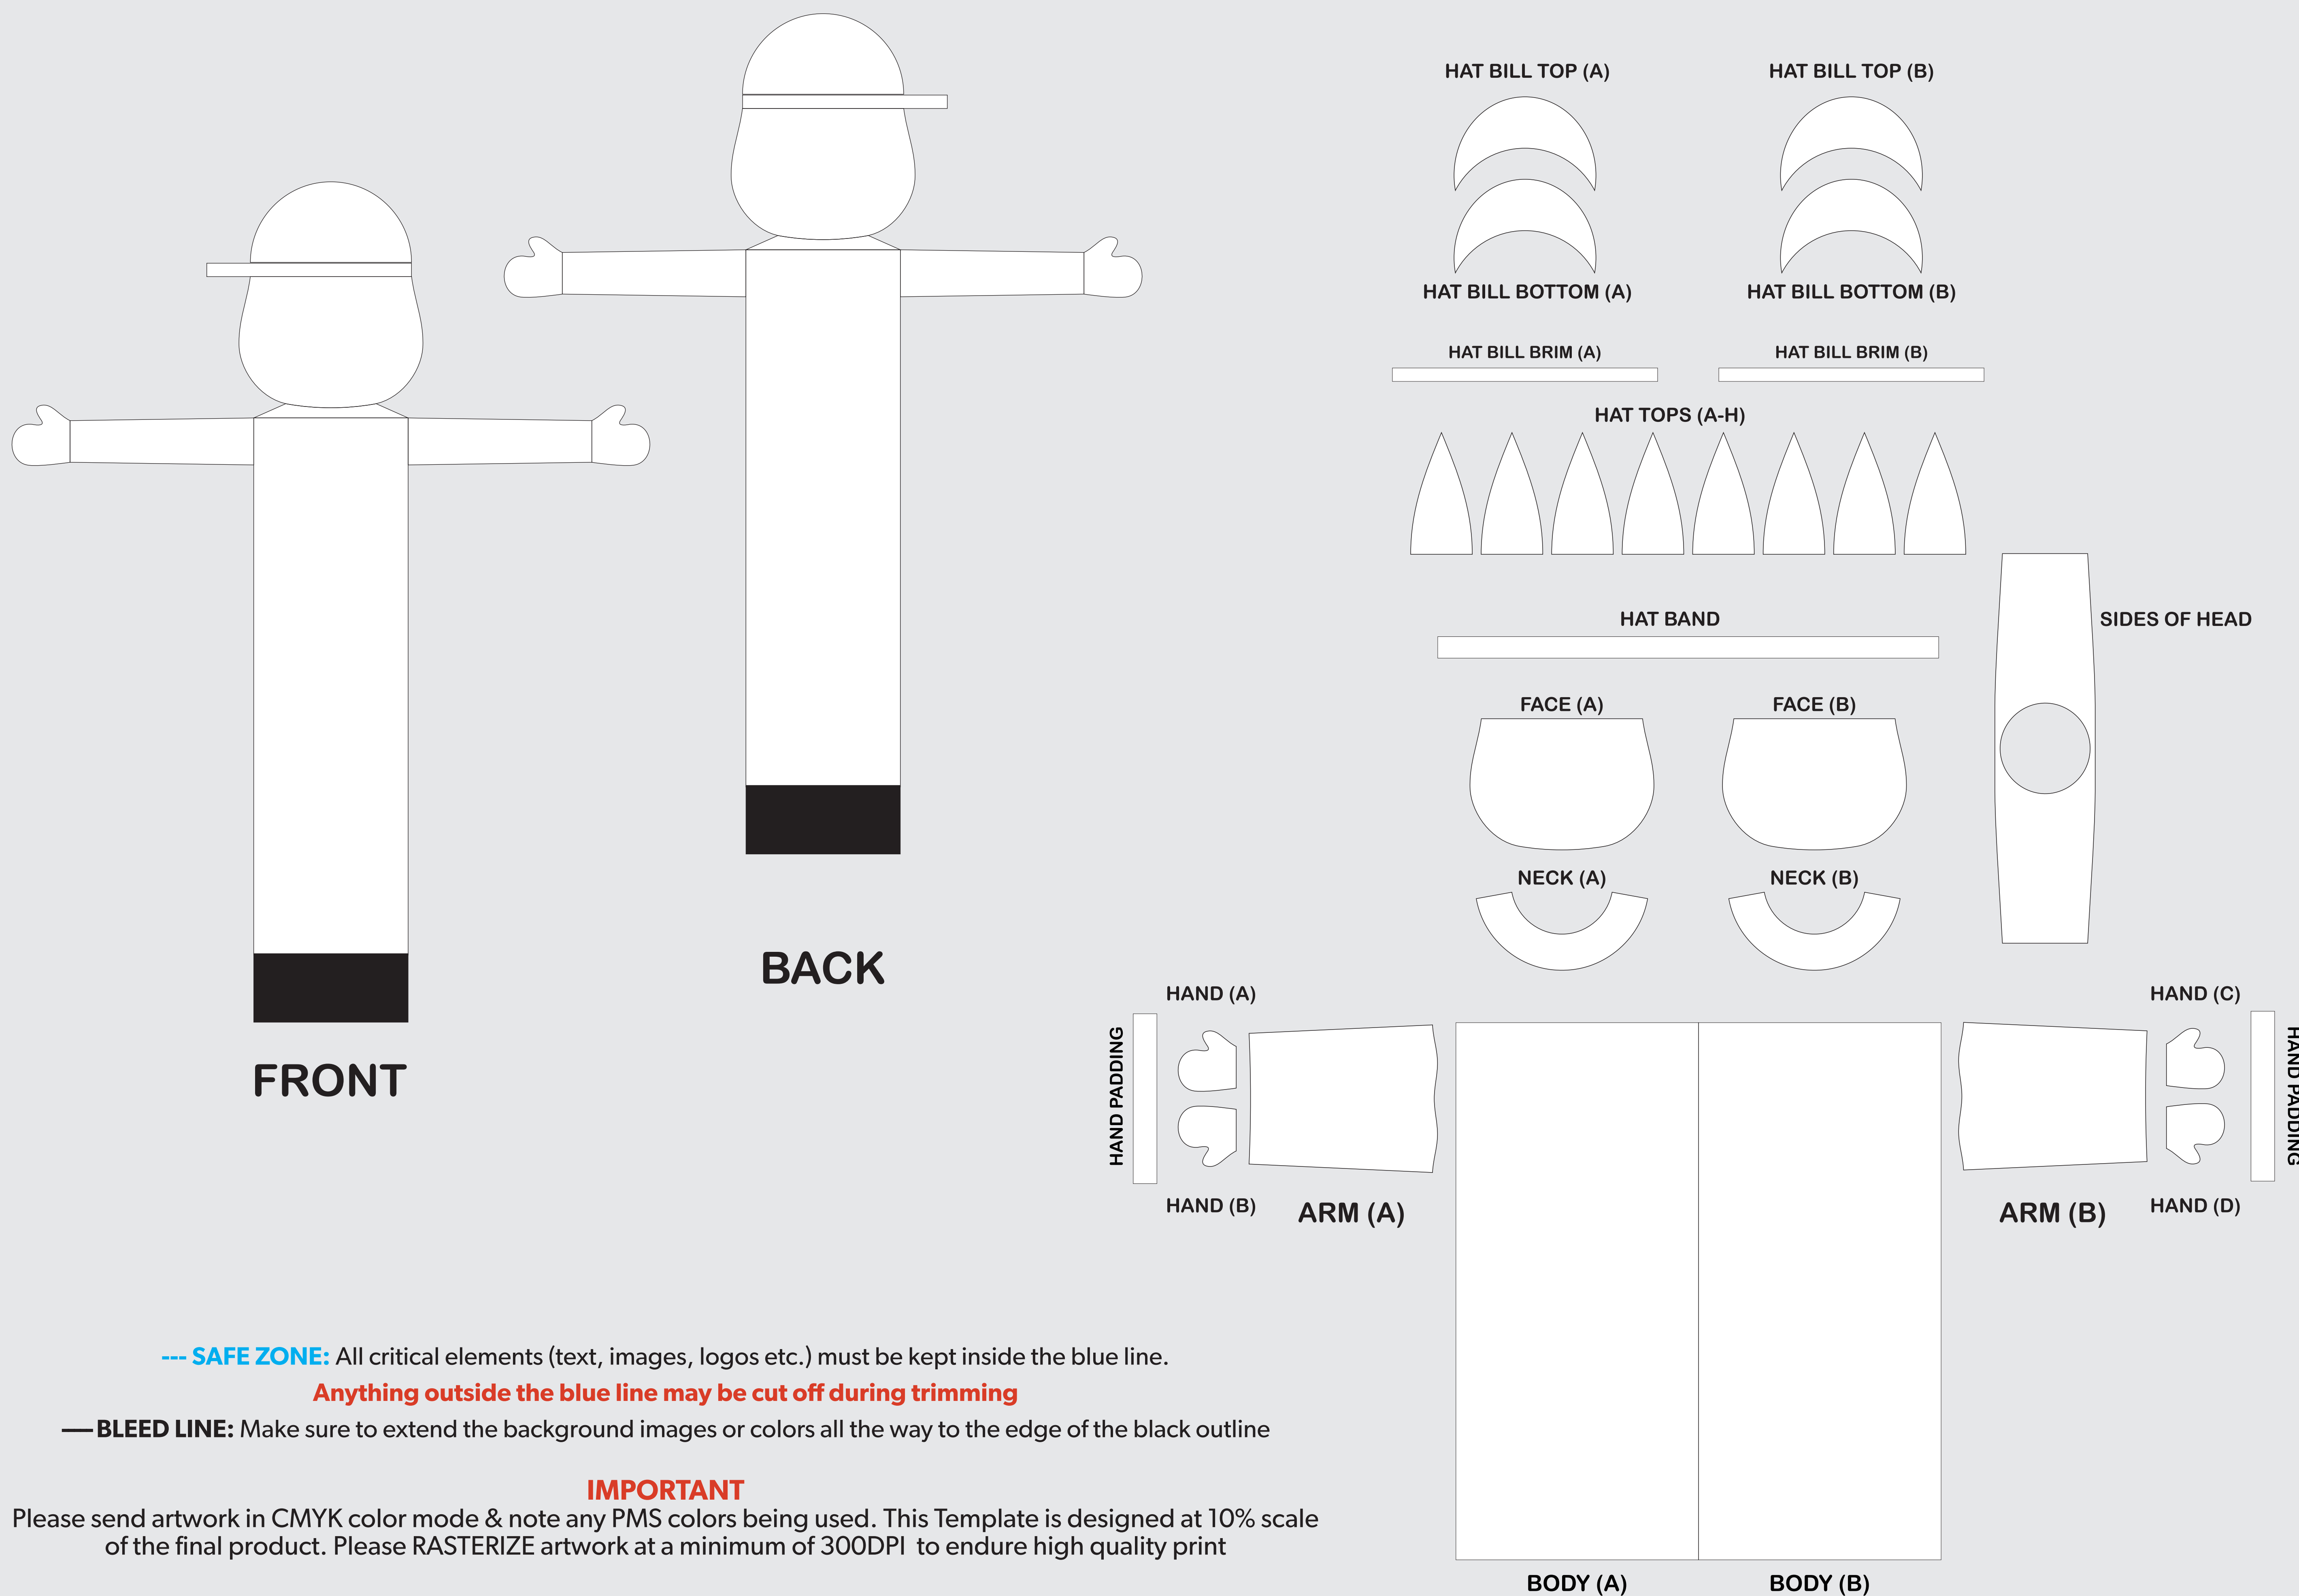

LookOurWay

9FT AIR WAYER W/ HAT

--- **SAFE ZONE:** All critical elements (text, images, logos etc.) must be kept inside the blue line.

Anything outside the blue line may be cut off during trimming

— **BLEED LINE:** Make sure to extend the background images or colors all the way to the edge of the black outline

IMPORTANT

Please send artwork in CMYK color mode & note any PMS colors being used. This Template is designed at 10% scale of the final product. Please RASTERIZE artwork at a minimum of 300DPI to endure high quality print