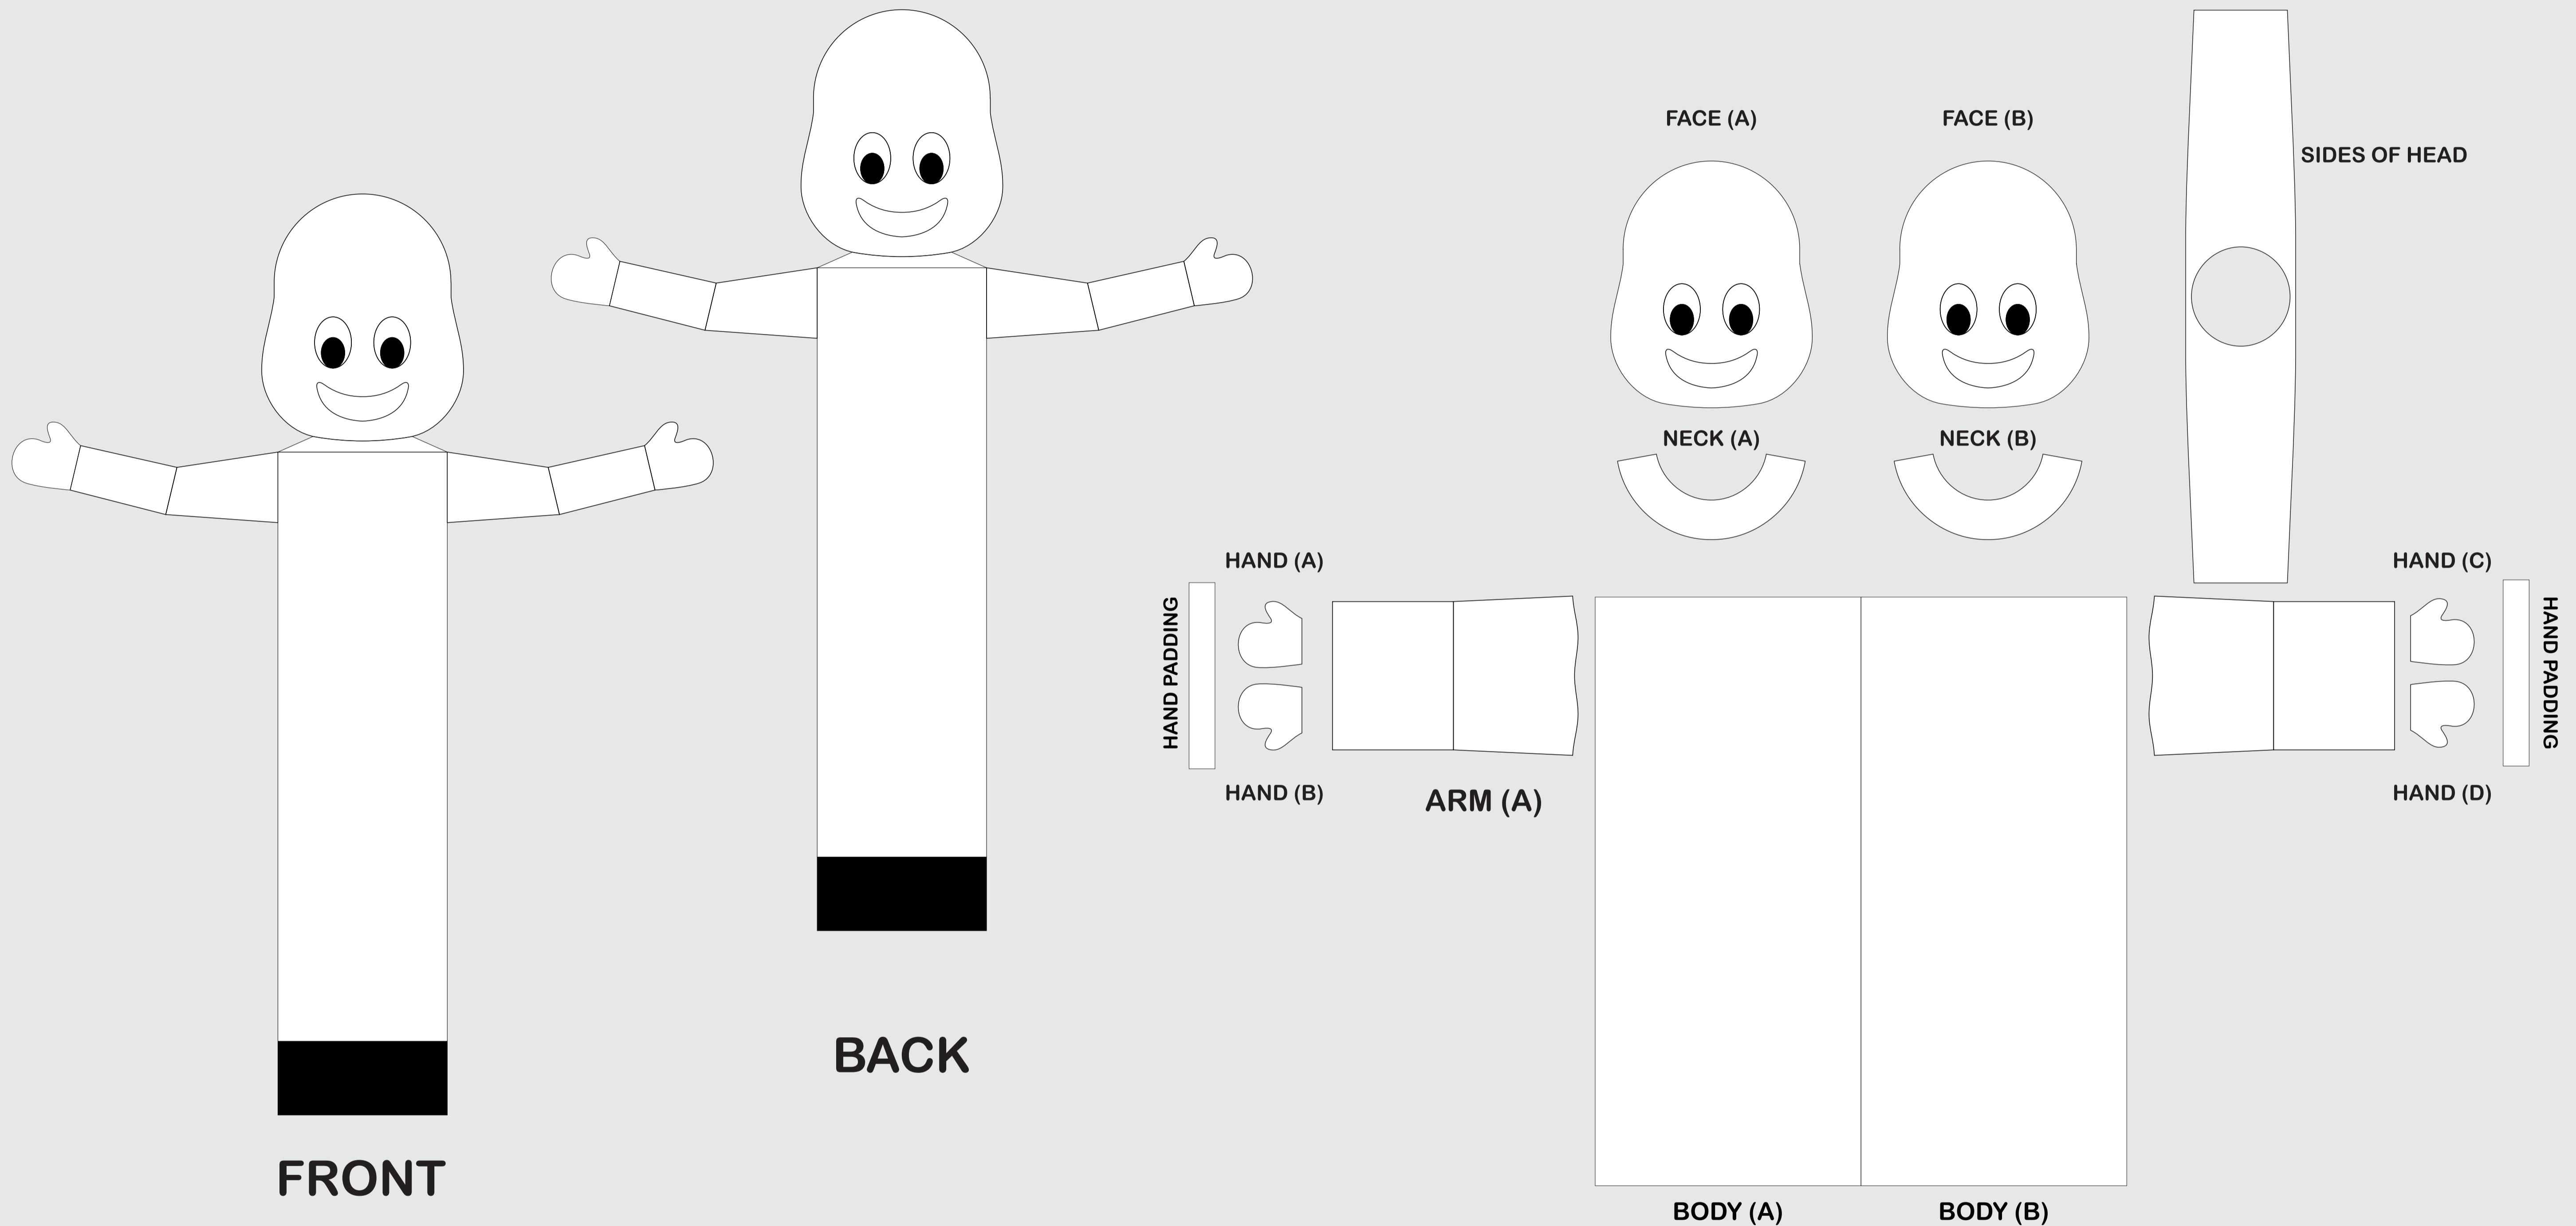

9FT AIR WEAVER NO HAT

--- **SAFE ZONE:** All critical elements (text, images, logos etc.) must be kept inside the blue line.

Anything outside the blue line may be cut off during trimming

— **BLEED LINE:** Make sure to extend the background images or colors all the way to the edge of the black outline

IMPORTANT

Please send artwork in CMYK color mode & note any PMS colors being used. This Template is designed at 10% scale of the final product. Please RASTERIZE artwork at a minimum of 300DPI to endure high quality print