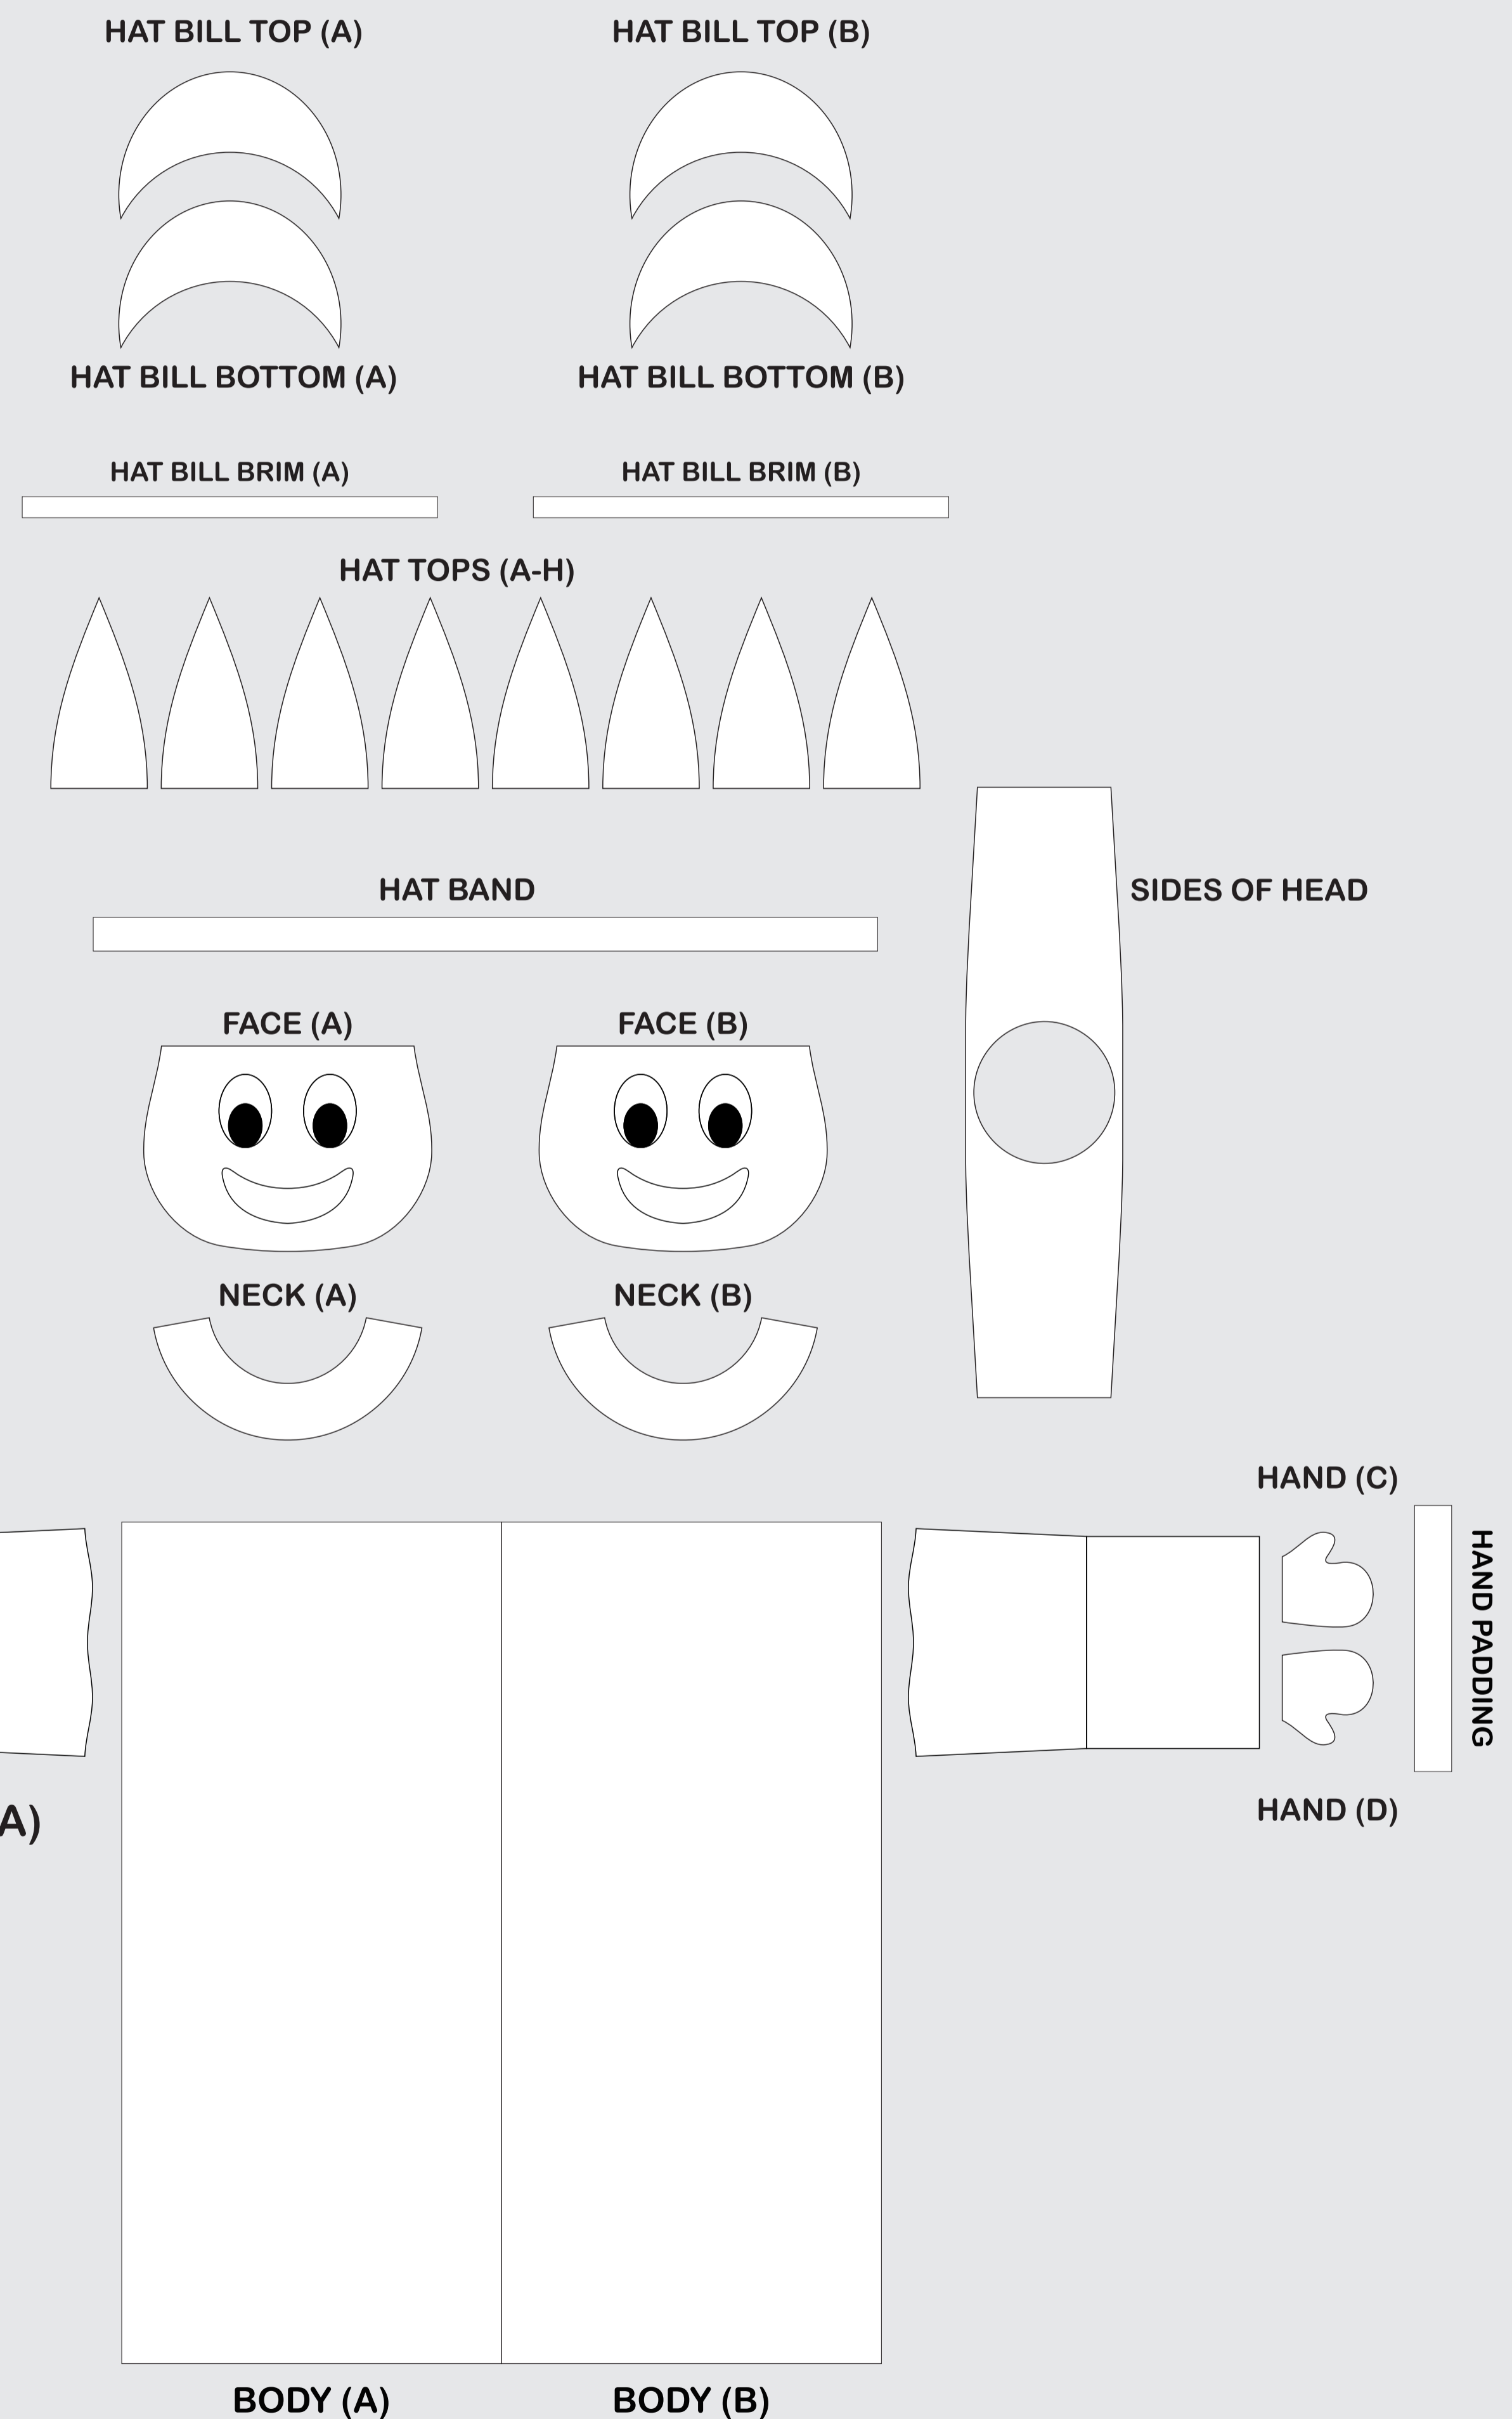

## 9FT AIR WAYER W/ HAT

--- **SAFE ZONE:** All critical elements (text, images, logos etc.) must be kept inside the blue line.

**Anything outside the blue line may be cut off during trimming**

— **BLEED LINE:** Make sure to extend the background images or colors all the way to the edge of the black outline

### IMPORTANT

Please send artwork in CMYK color mode & note any PMS colors being used. This Template is designed at 10% scale of the final product. Please RASTERIZE artwork at a minimum of 300DPI to endure high quality print