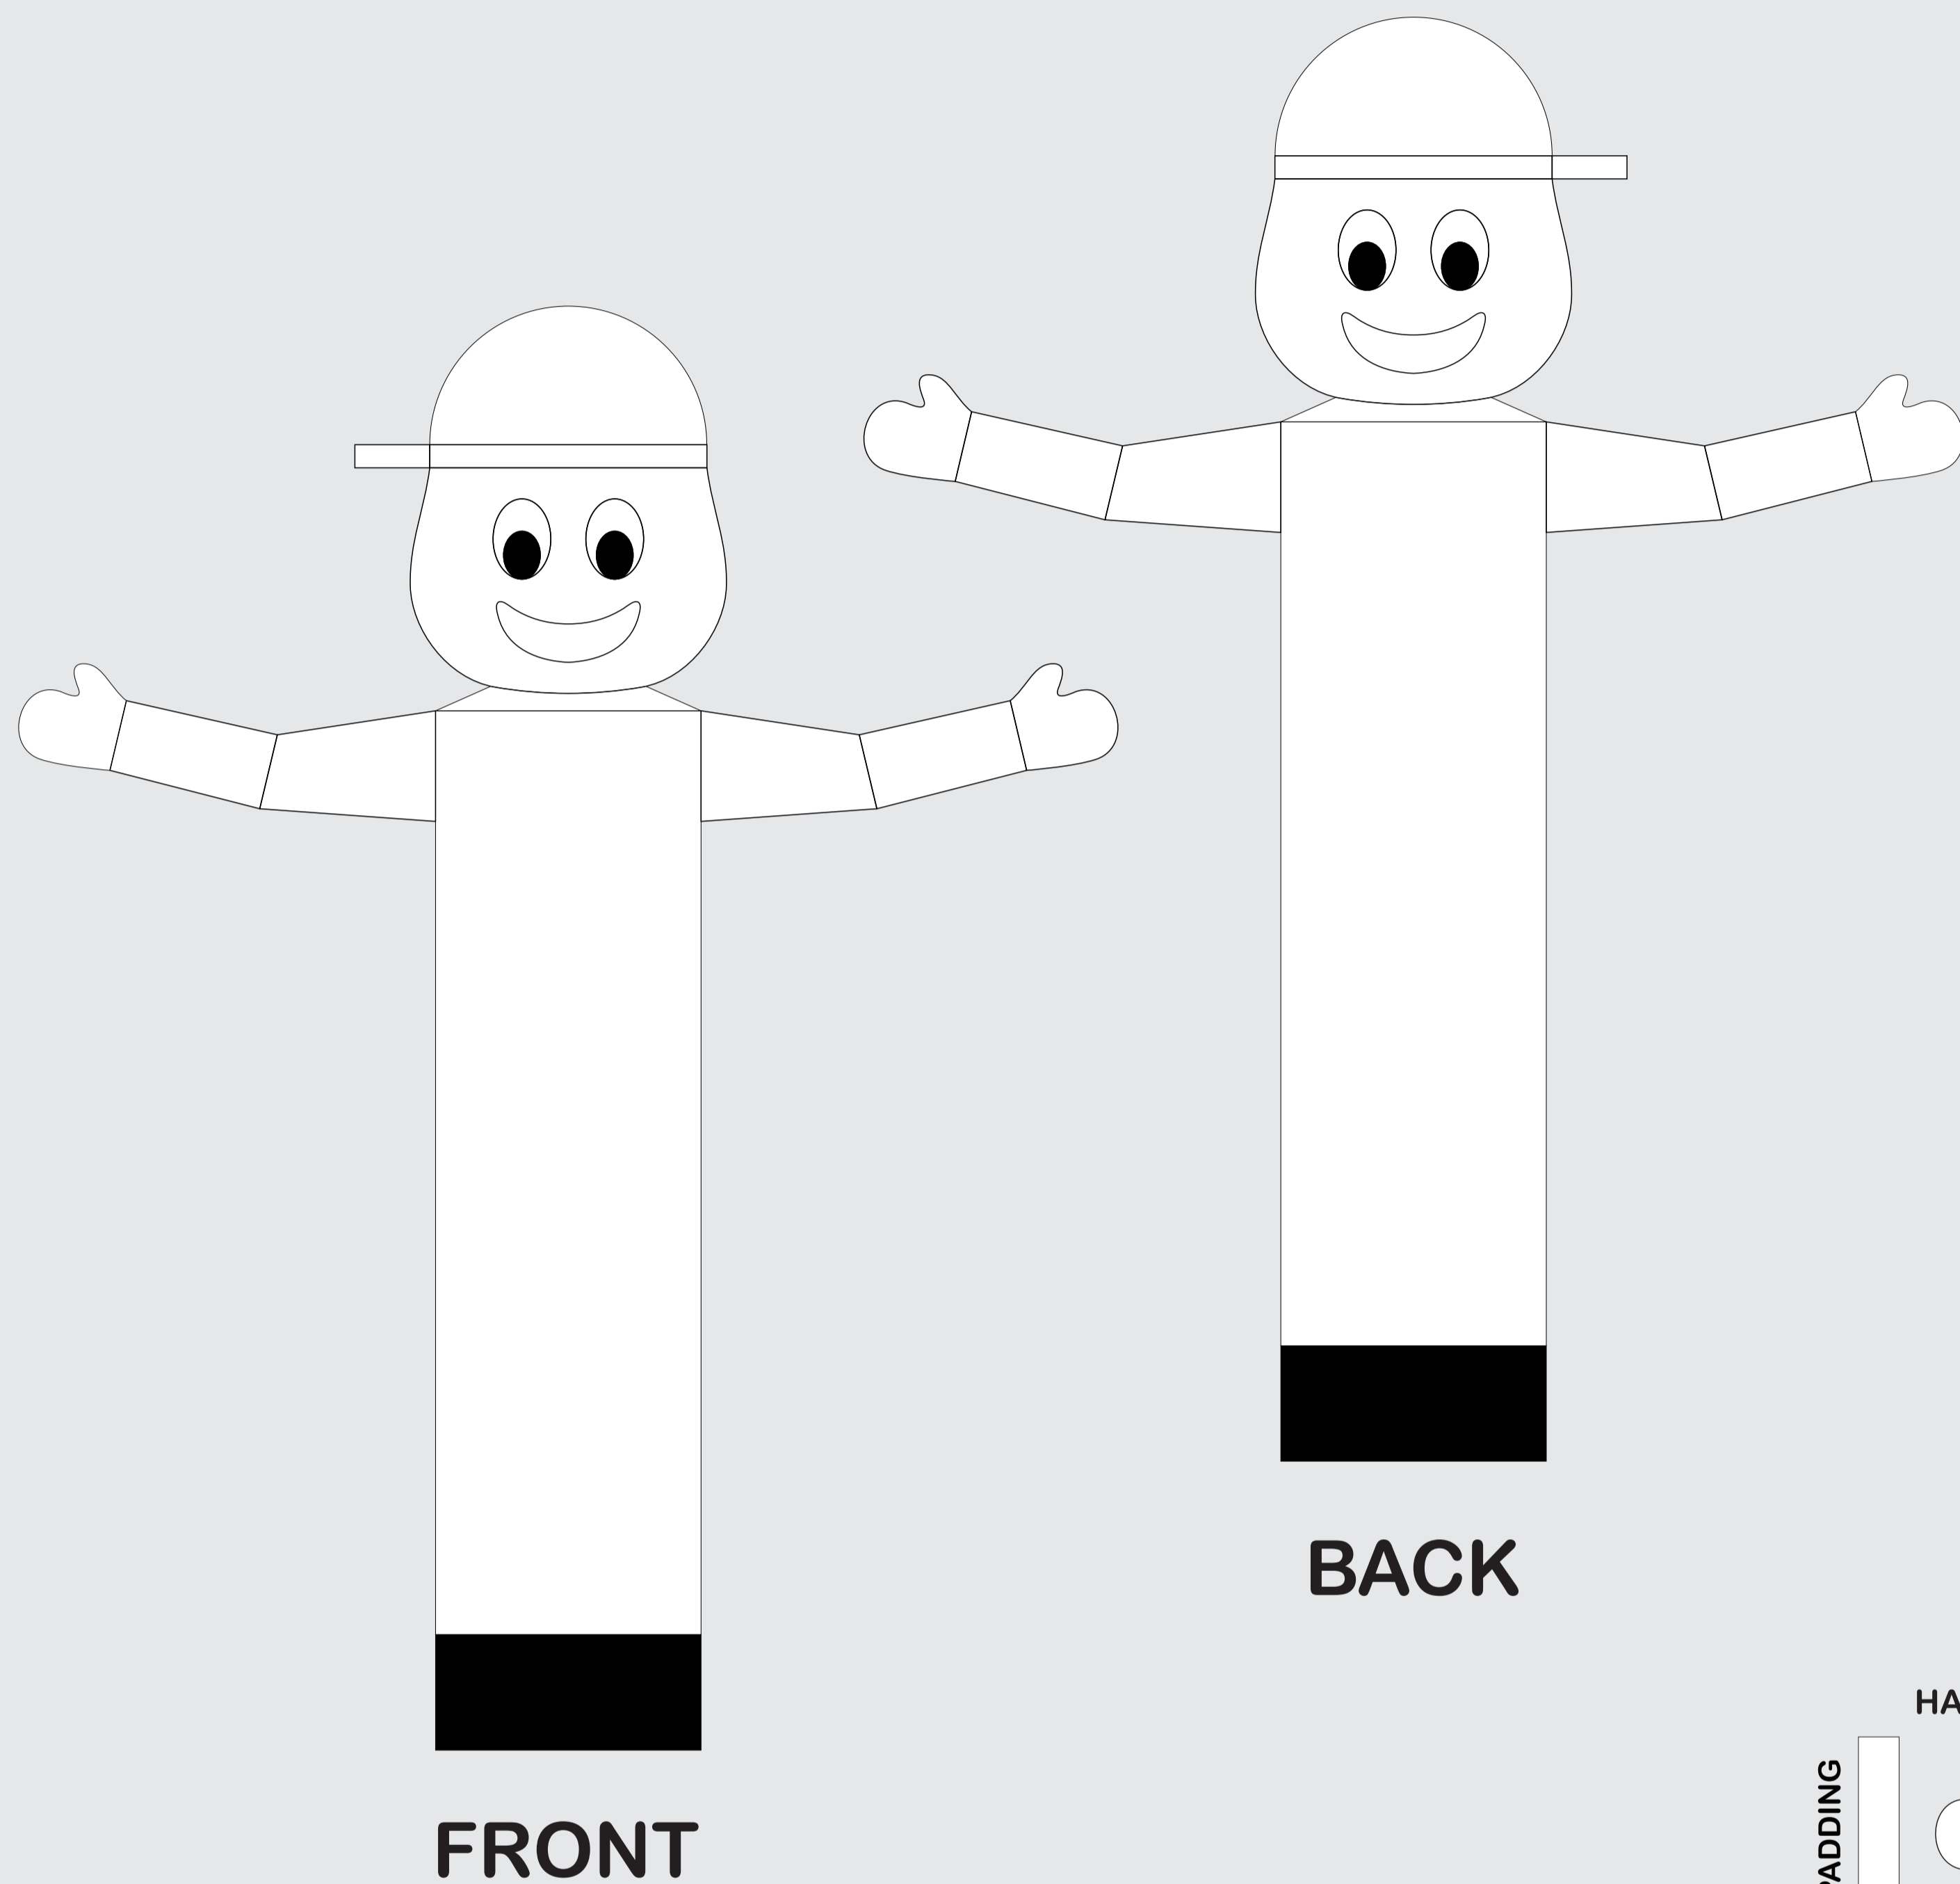

## 9FT AIR WAYER W/ HAT

--- **SAFE ZONE:** All critical elements (text, images, logos etc.) must be kept inside the blue line.

**Anything outside the blue line may be cut off during trimming**

— **BLEED LINE:** Make sure to extend the background images or colors all the way to the edge of the black outline

### IMPORTANT

Please send artwork in CMYK color mode & note any PMS colors being used. This Template is designed at 10% scale of the final product. Please RASTERIZE artwork at a minimum of 300DPI to endure high quality print