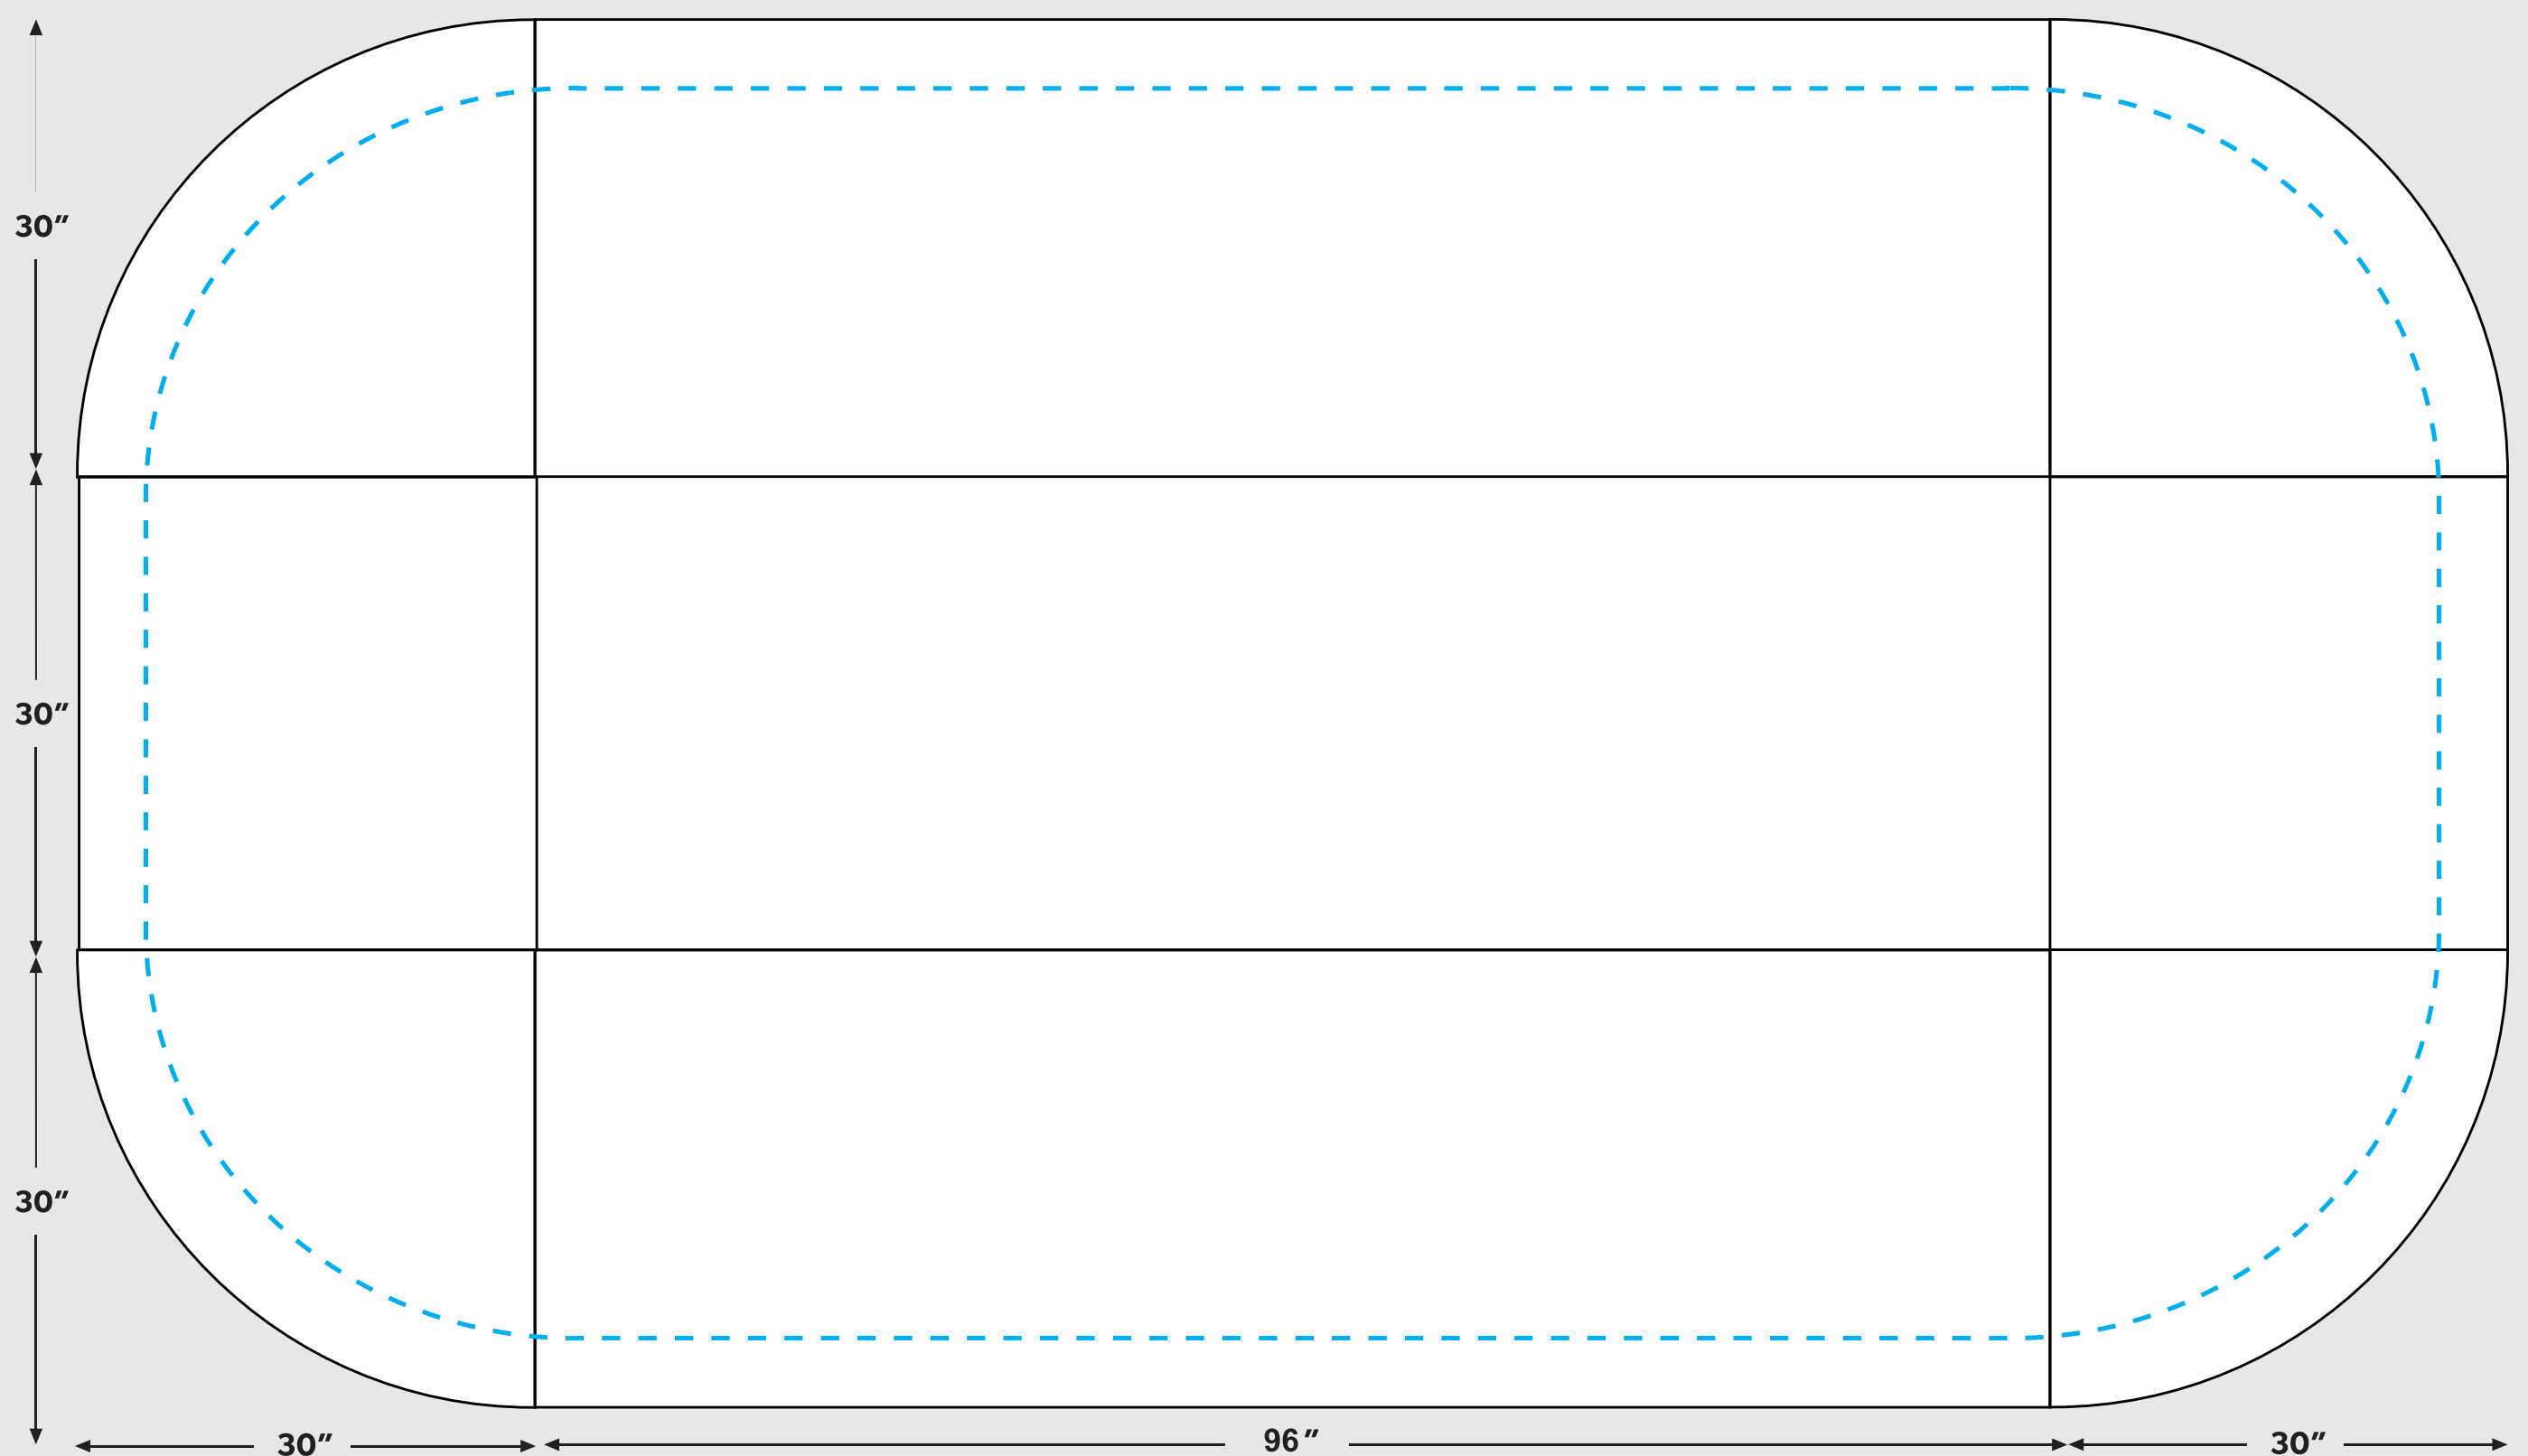

## 8FT TABLE THROW

--- **SAFE ZONE:** All critical elements (text, images, logos etc.) must be kept inside the blue line.

**Anything outside the blue line may be cut off during trimming**

— **BLEED LINE:** Make sure to extend the background images or colors all the way to the edge of the black outline

### IMPORTANT

Please send artwork in CMYK color mode & note any PMS colors being used. This Template is designed at 10% scale of the final product. Please RASTERIZE artwork at a minimum of 300DPI to endure high quality print