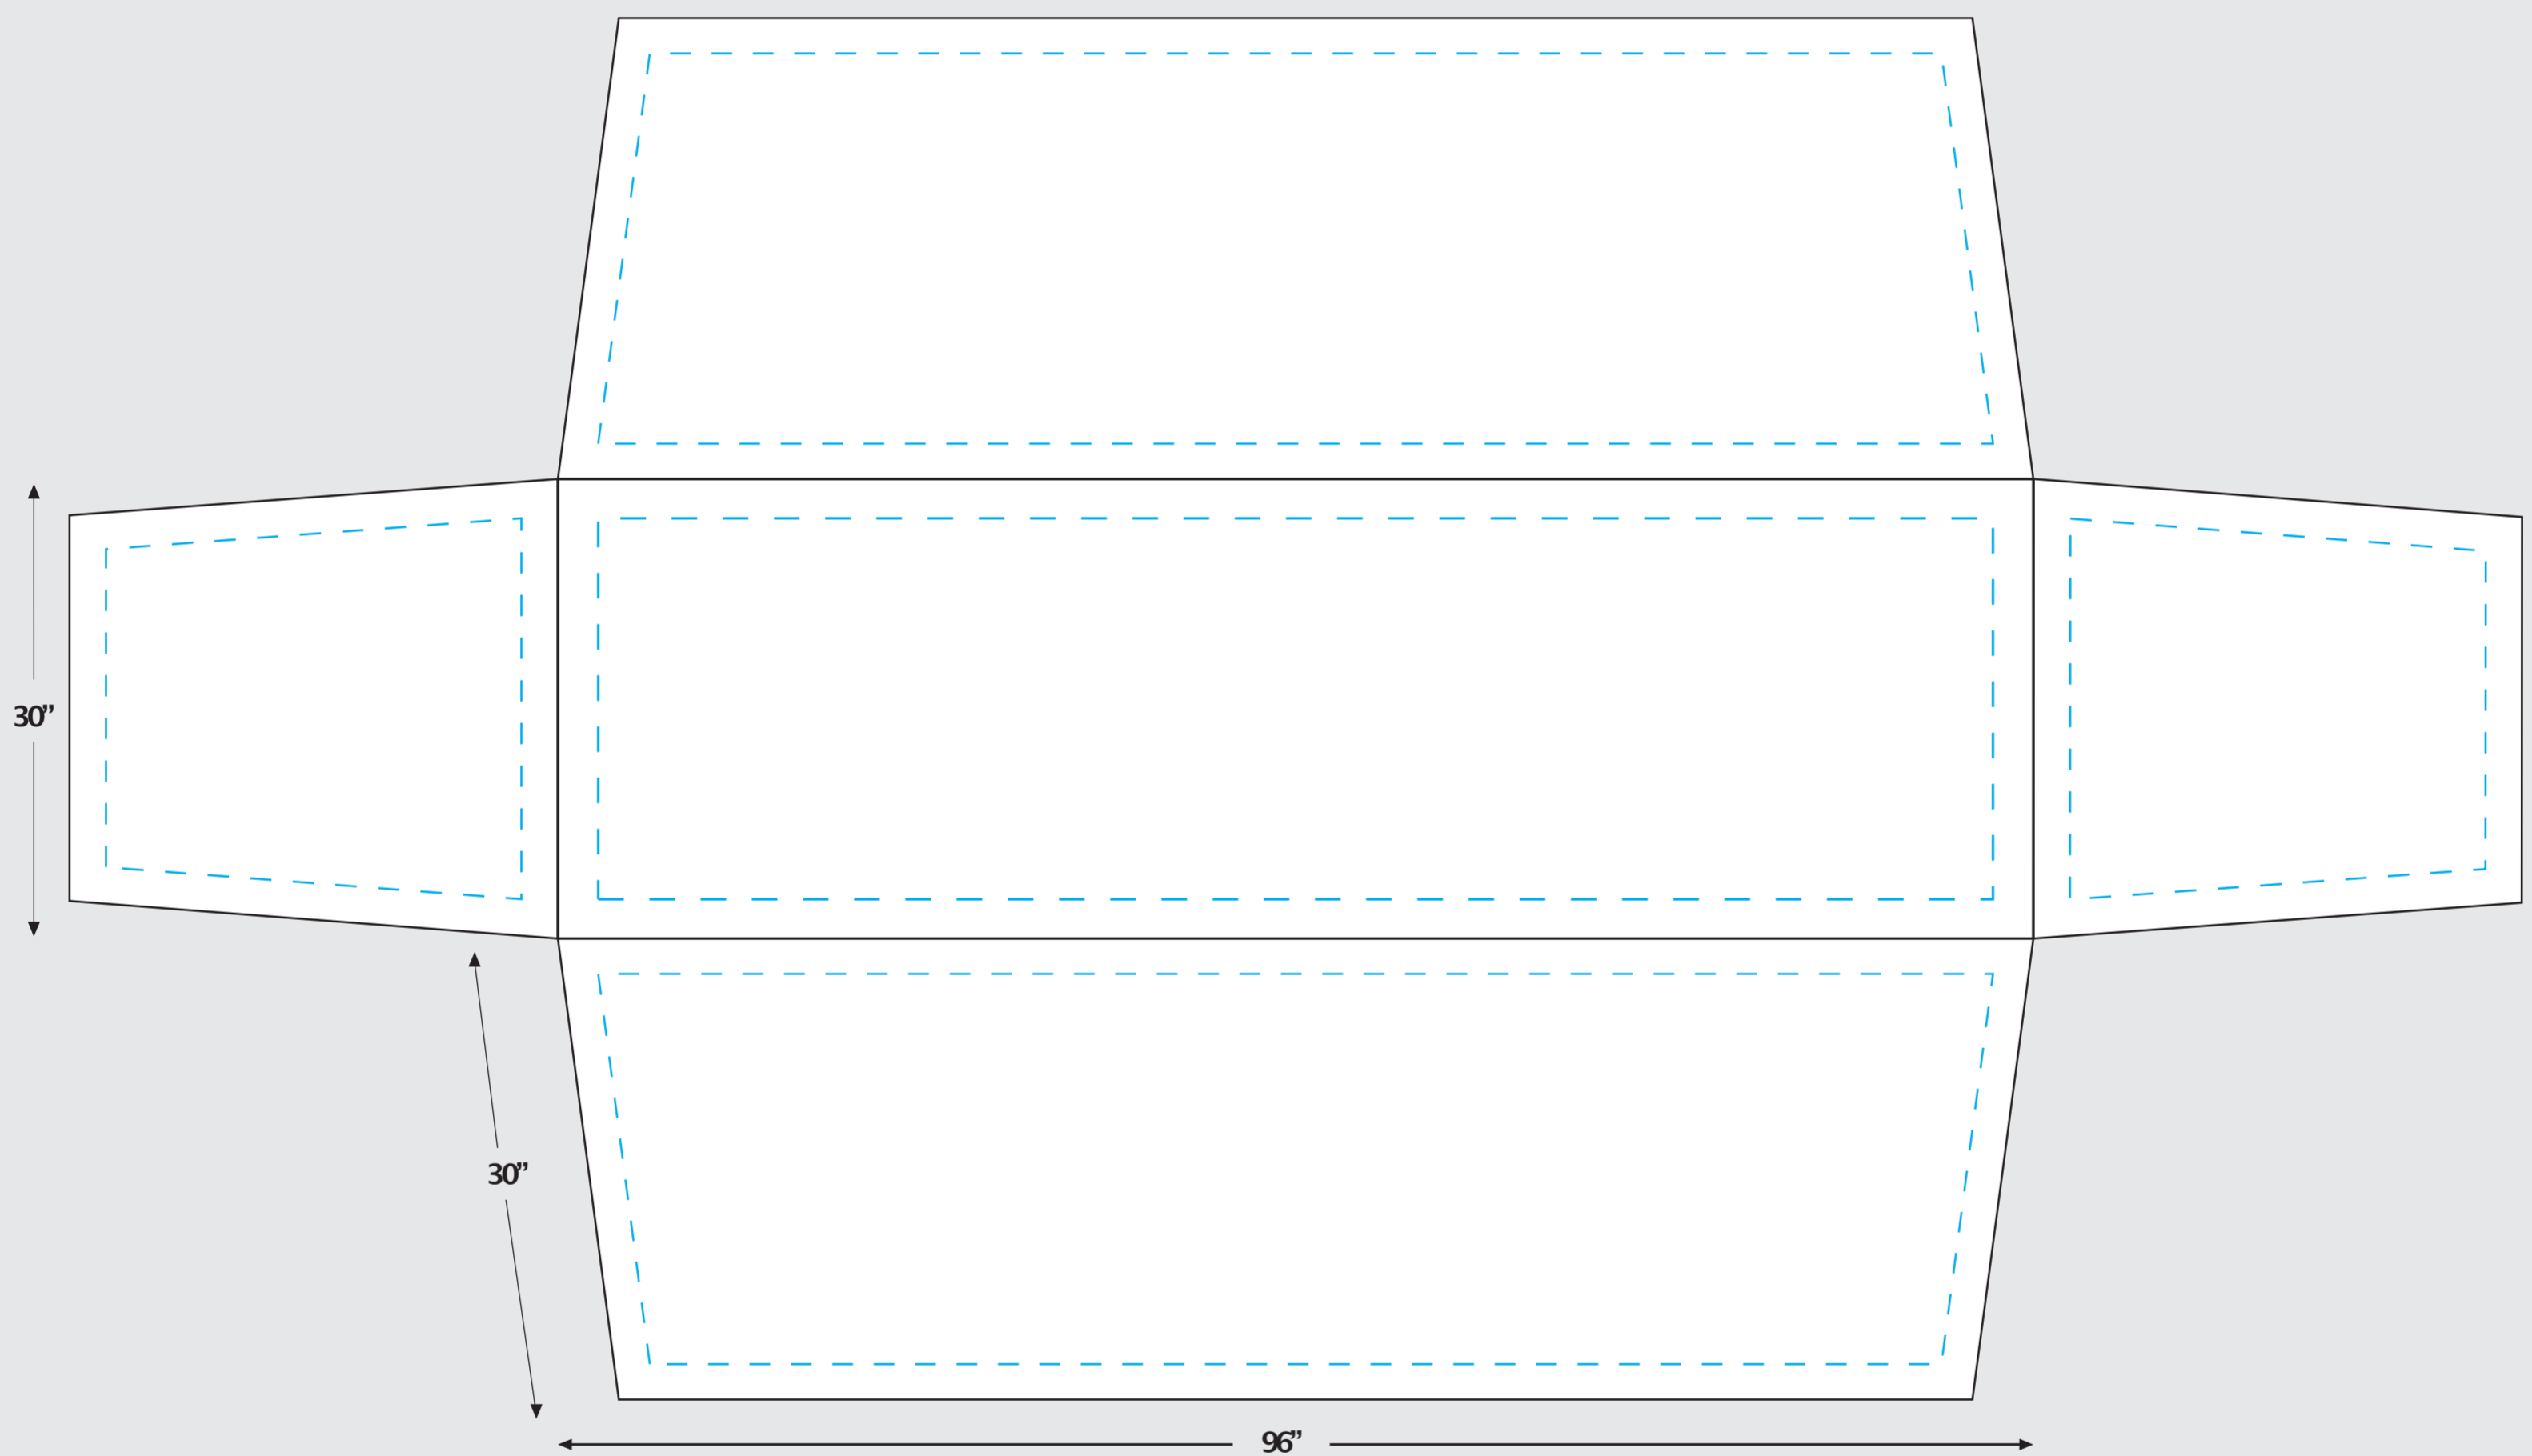

8ft Stretch Custom Table Cover

---**SAFEZONE**: All critical elements (text, images, logos etc.) must be kept inside the blue line.

Anything outside the blue line may be cut off during trimming

-----**BLEEDLINE**: Make sure to extend the background images or colors all the way to the edge of the black outline

IMPORTANT

Please send artwork in CMYK color mode & note any PMS colors being used. This Template is designed at 10% scale of the final product. Please RASTERIZE artwork at a minimum of 300DPI to endure high quality print