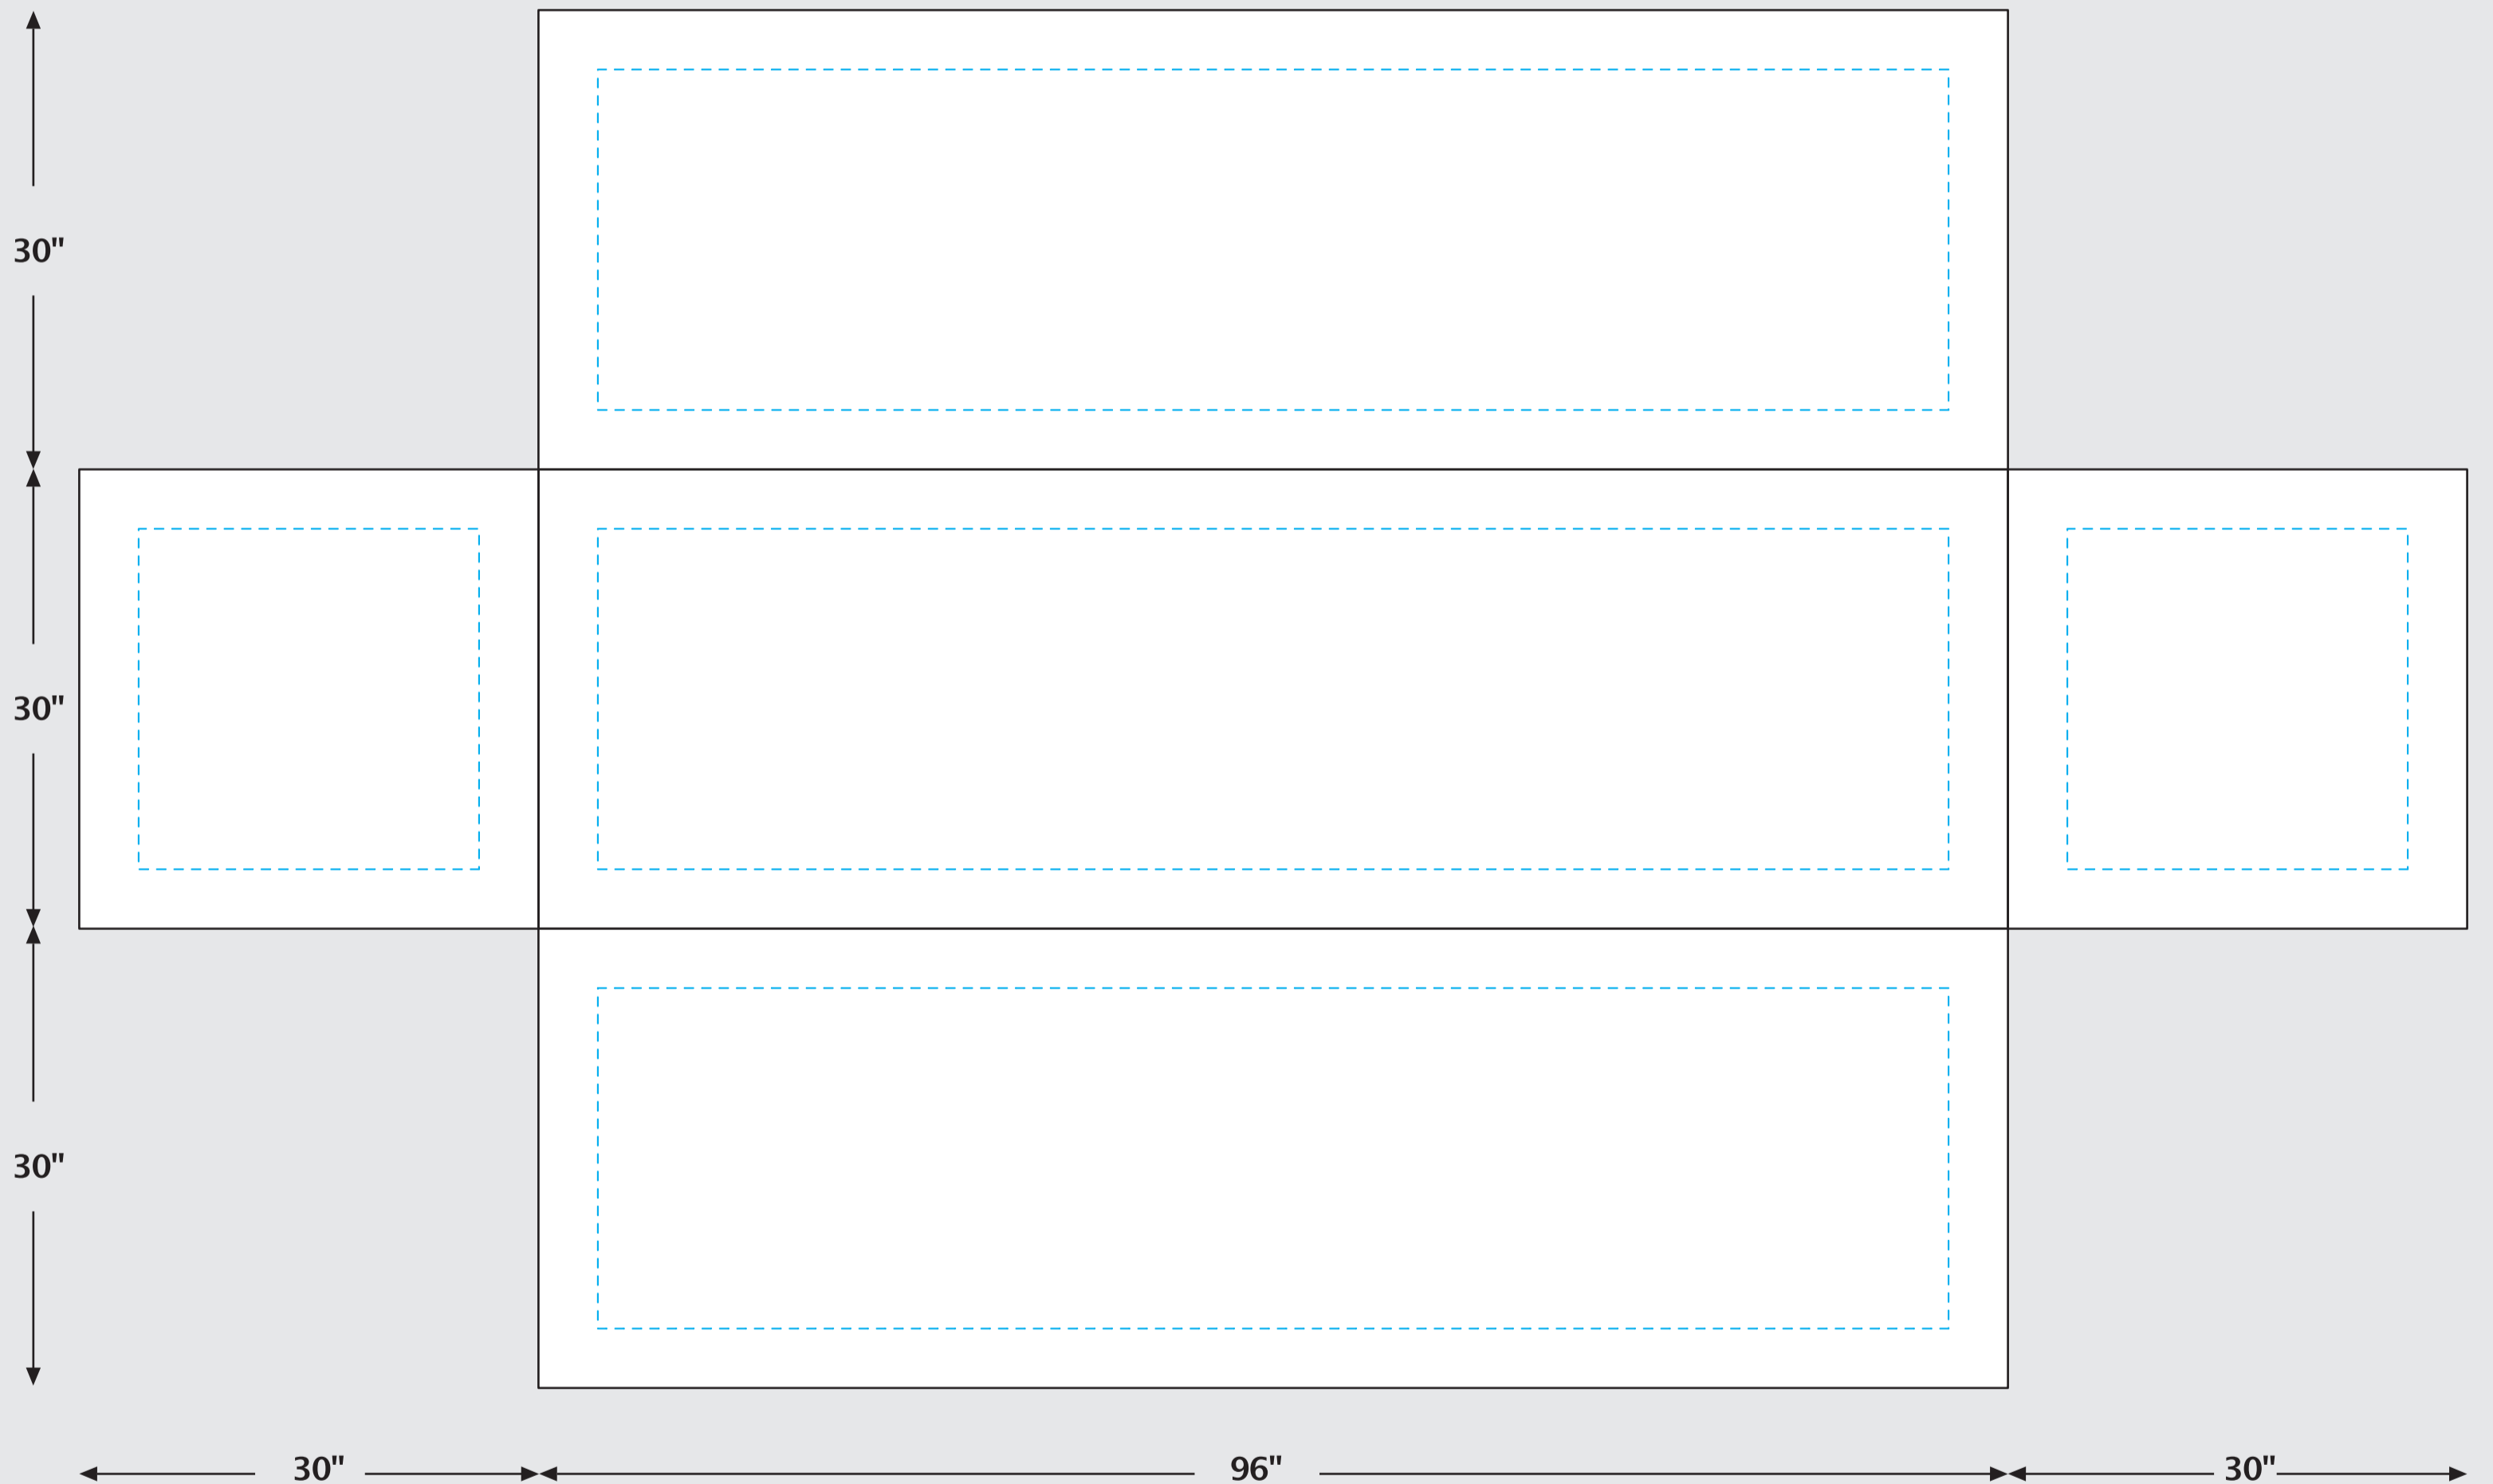

# LookOurWay

## 8FT TABLE FITTED

--- **SAFE ZONE:** All critical elements (text, images, logos etc.) must be kept inside the blue line.

**Anything outside the blue line may be cut off during trimming**

— **BLEED LINE:** Make sure to extend the background images or colors all the way to the edge of the black outline

### IMPORTANT

Please send artwork in CMYK color mode & note any PMS colors being used. This Template is designed at 10% scale of the final product. Please RASTERIZE artwork at a minimum of 300DPI to endure high quality print