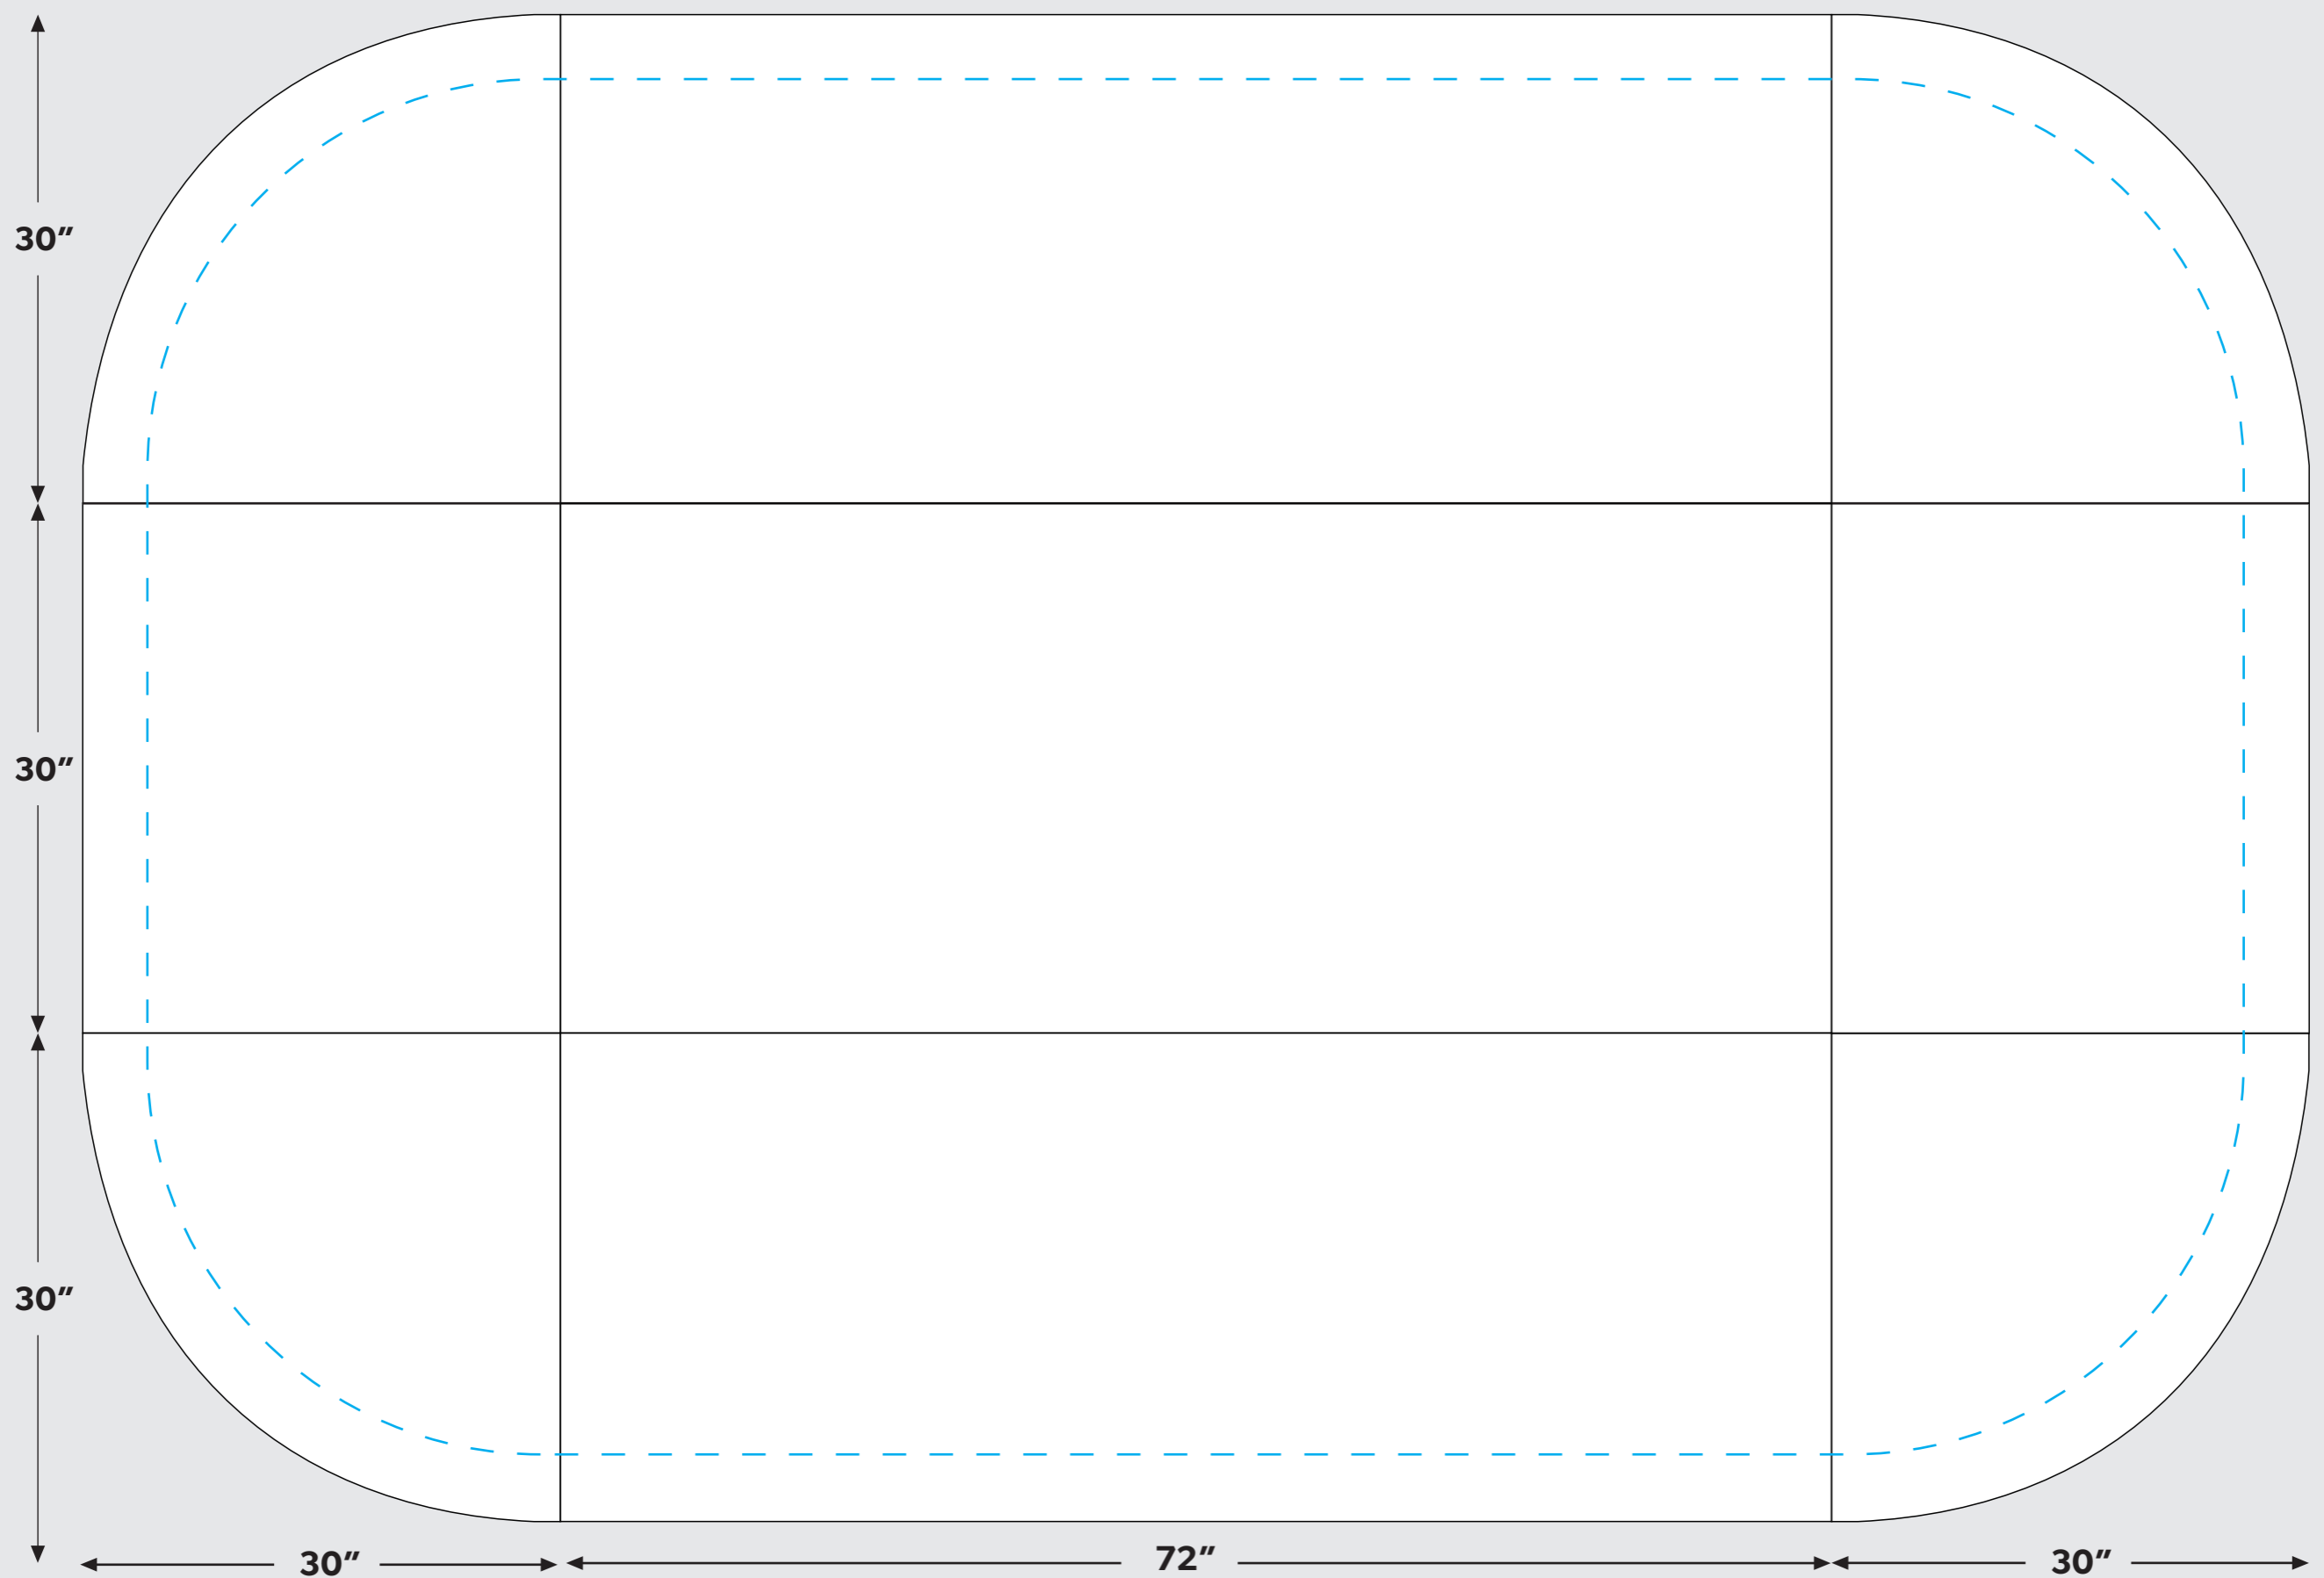

LookOurWay

6FT TABLE THROW

--- **SAFE ZONE:** All critical elements (text, images, logos etc.) must be kept inside the blue line.

Anything outside the blue line may be cut off during trimming

— **BLEED LINE:** Make sure to extend the background images or colors all the way to the edge of the black outline

IMPORTANT

Please send artwork in CMYK color mode & note any PMS colors being used. This Template is designed at 10% scale of the final product. Please RASTERIZE artwork at a minimum of 300DPI to endure high quality print