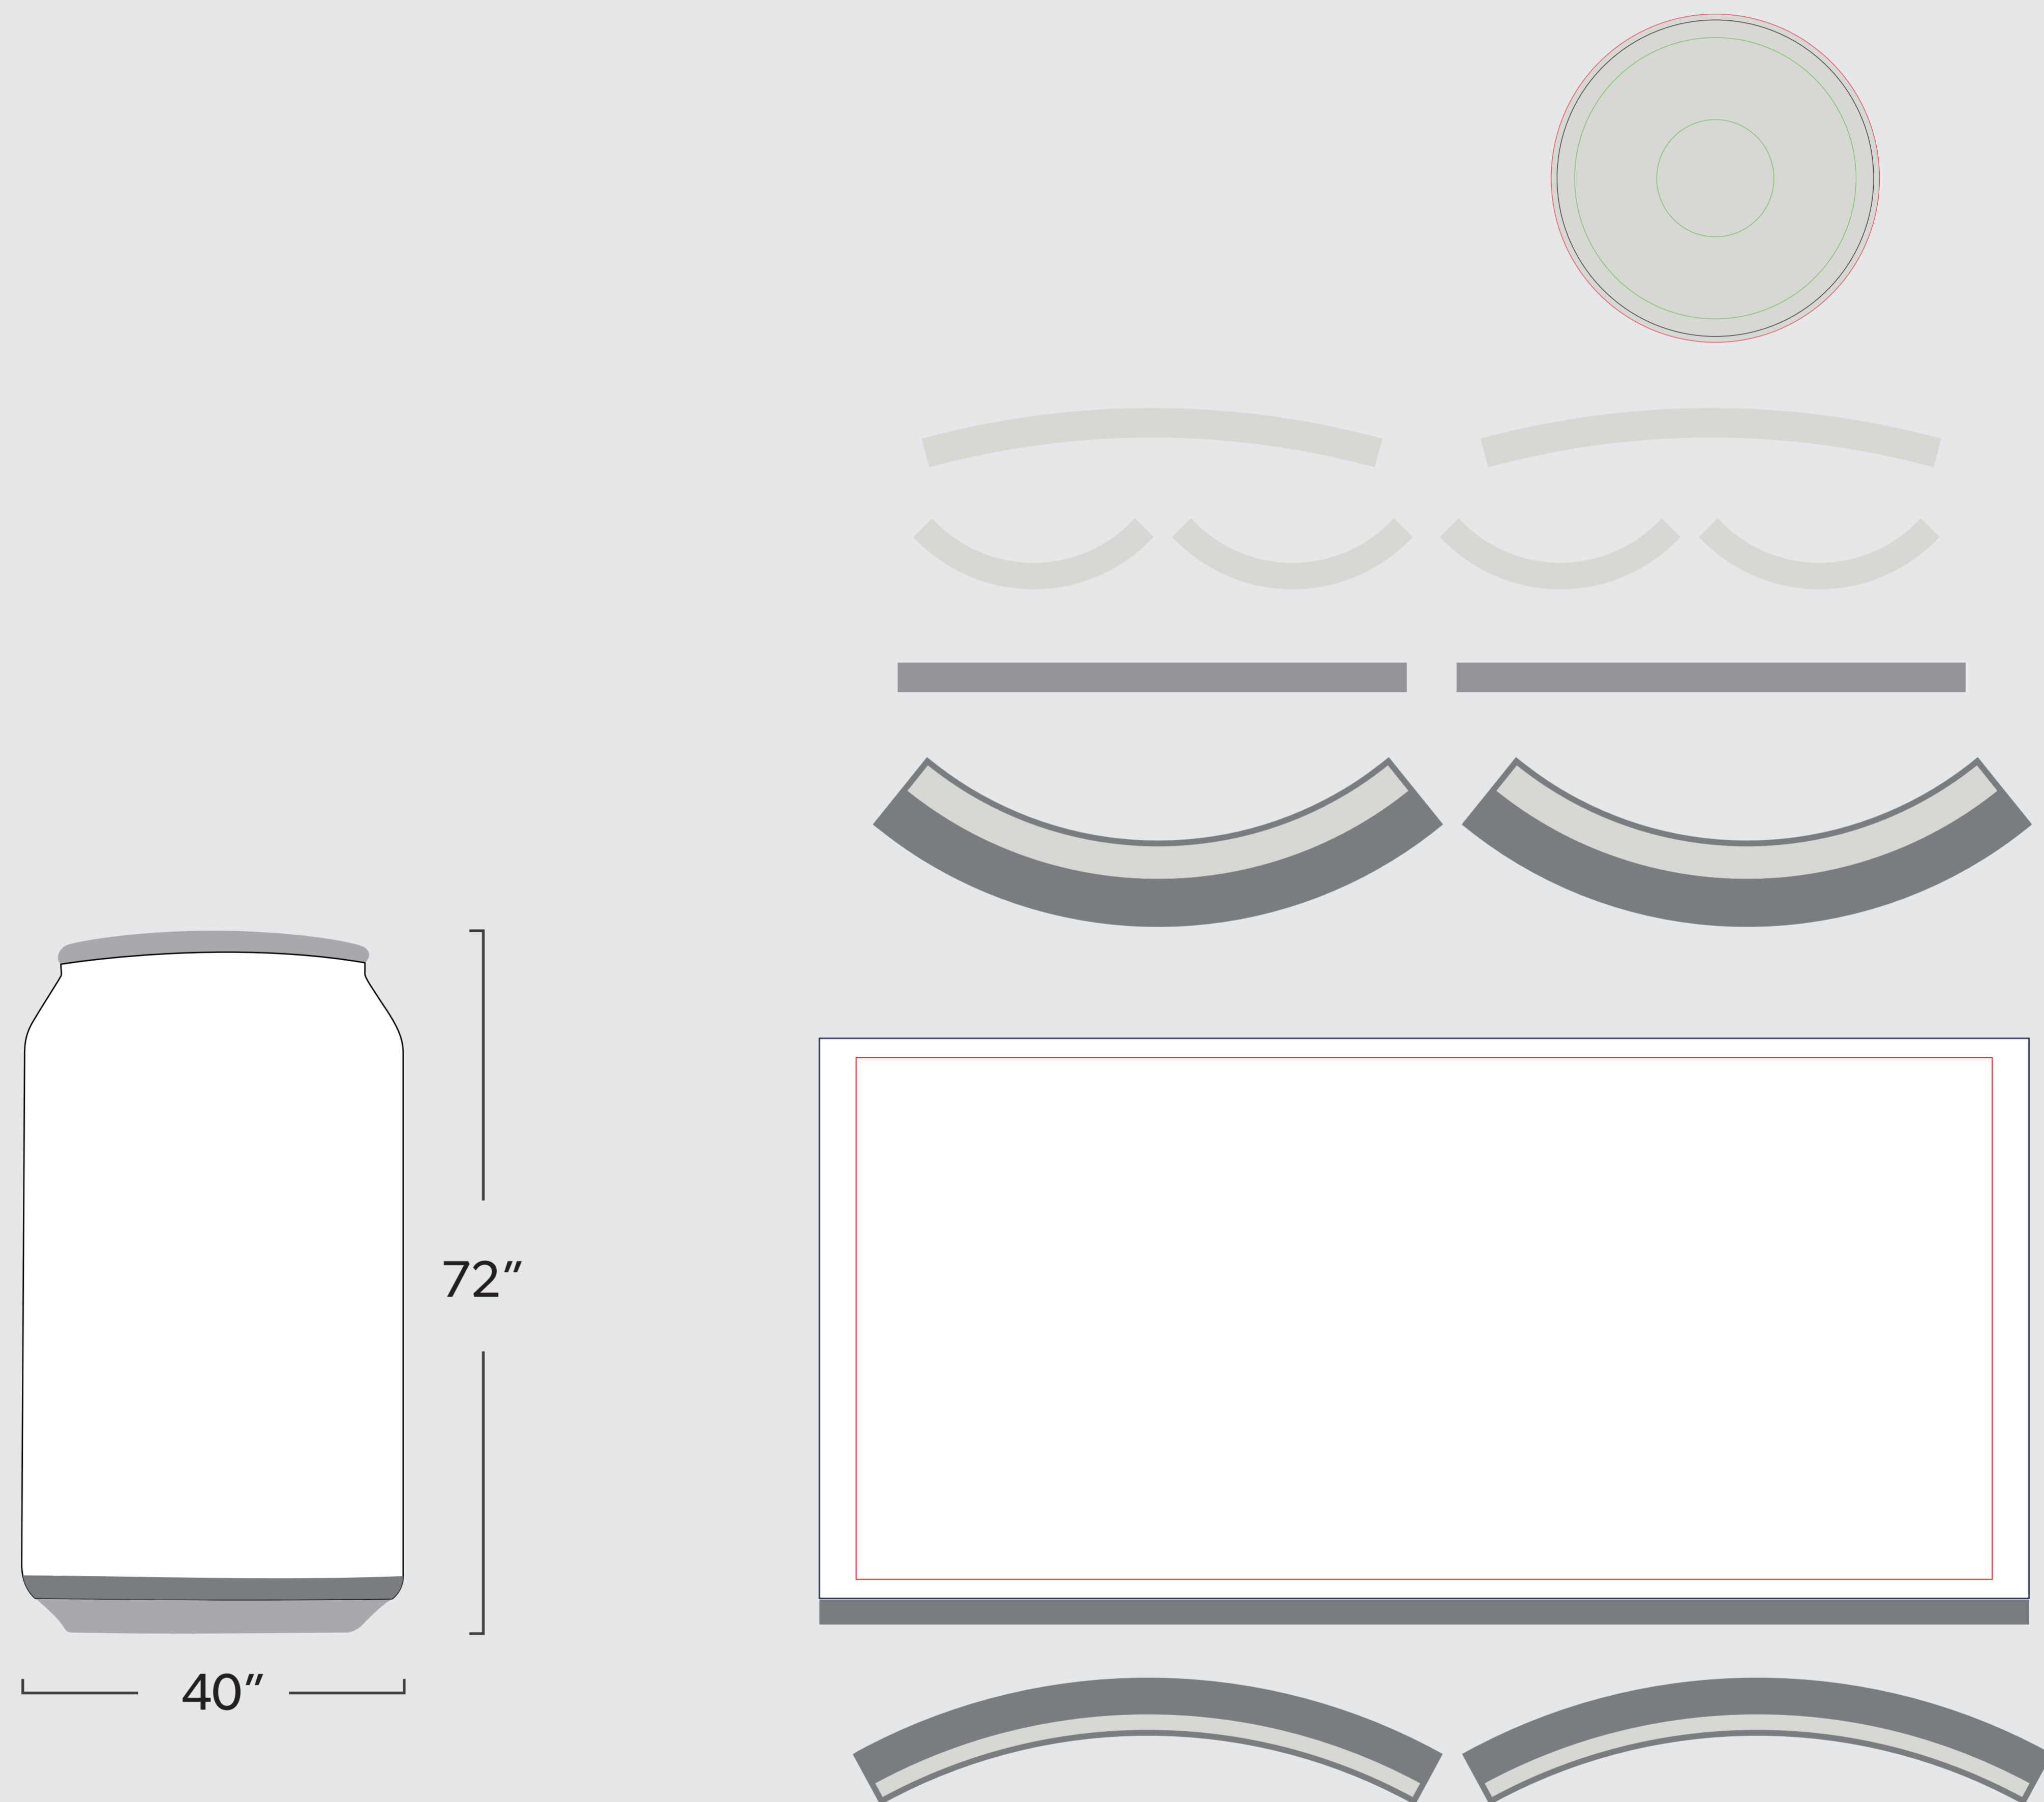

## 6ft - STANDARD INFLATABLE CAN

Note: Template is at 1:10 scale. Vector artwork is preferred

### IMPORTANT

Please send artwork in CMYK color mode & note any PMS colors being used. Please RASTERIZE artwork at a minimum of 150DPI to endure high quality print