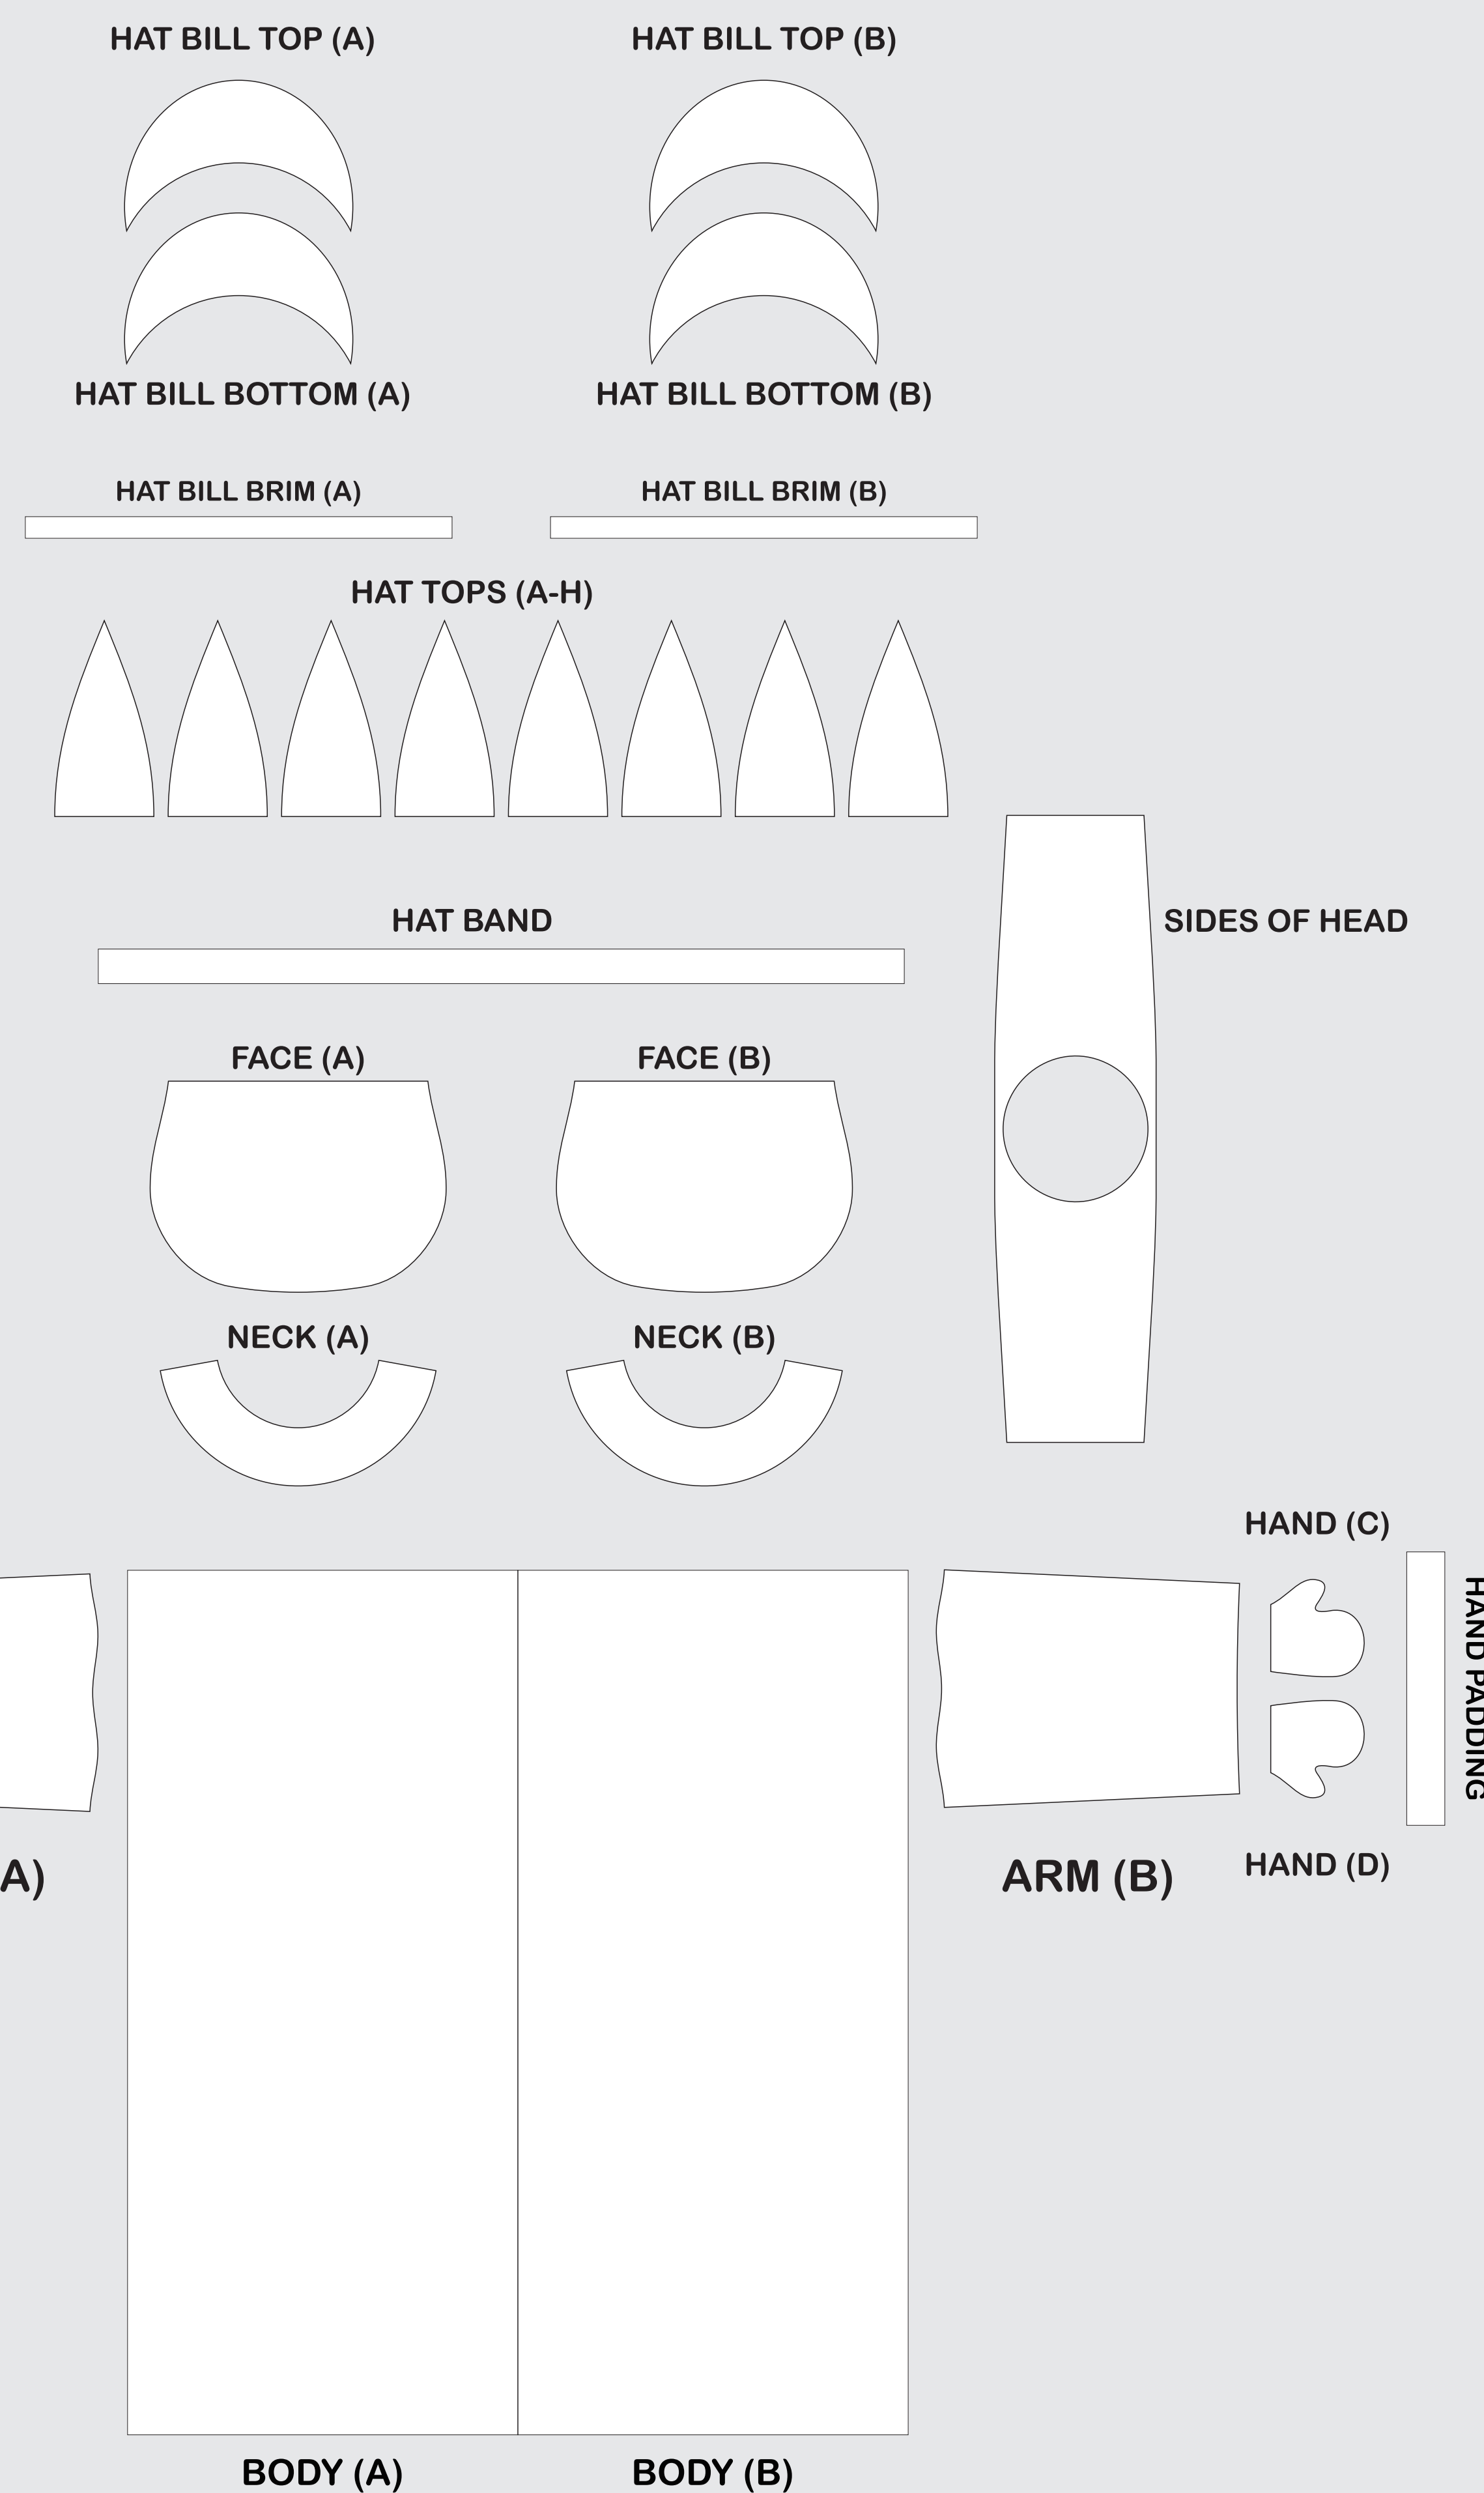

## 6FT AIR WAVER W/ HAT

--- **SAFE ZONE:** All critical elements (text, images, logos etc.) must be kept inside the blue line.

**Anything outside the blue line may be cut off during trimming**

— **BLEED LINE:** Make sure to extend the background images or colors all the way to the edge of the black outline

### IMPORTANT

Please send artwork in CMYK color mode & note any PMS colors being used. This Template is designed at 10% scale of the final product. Please RASTERIZE artwork at a minimum of 300DPI to endure high quality print