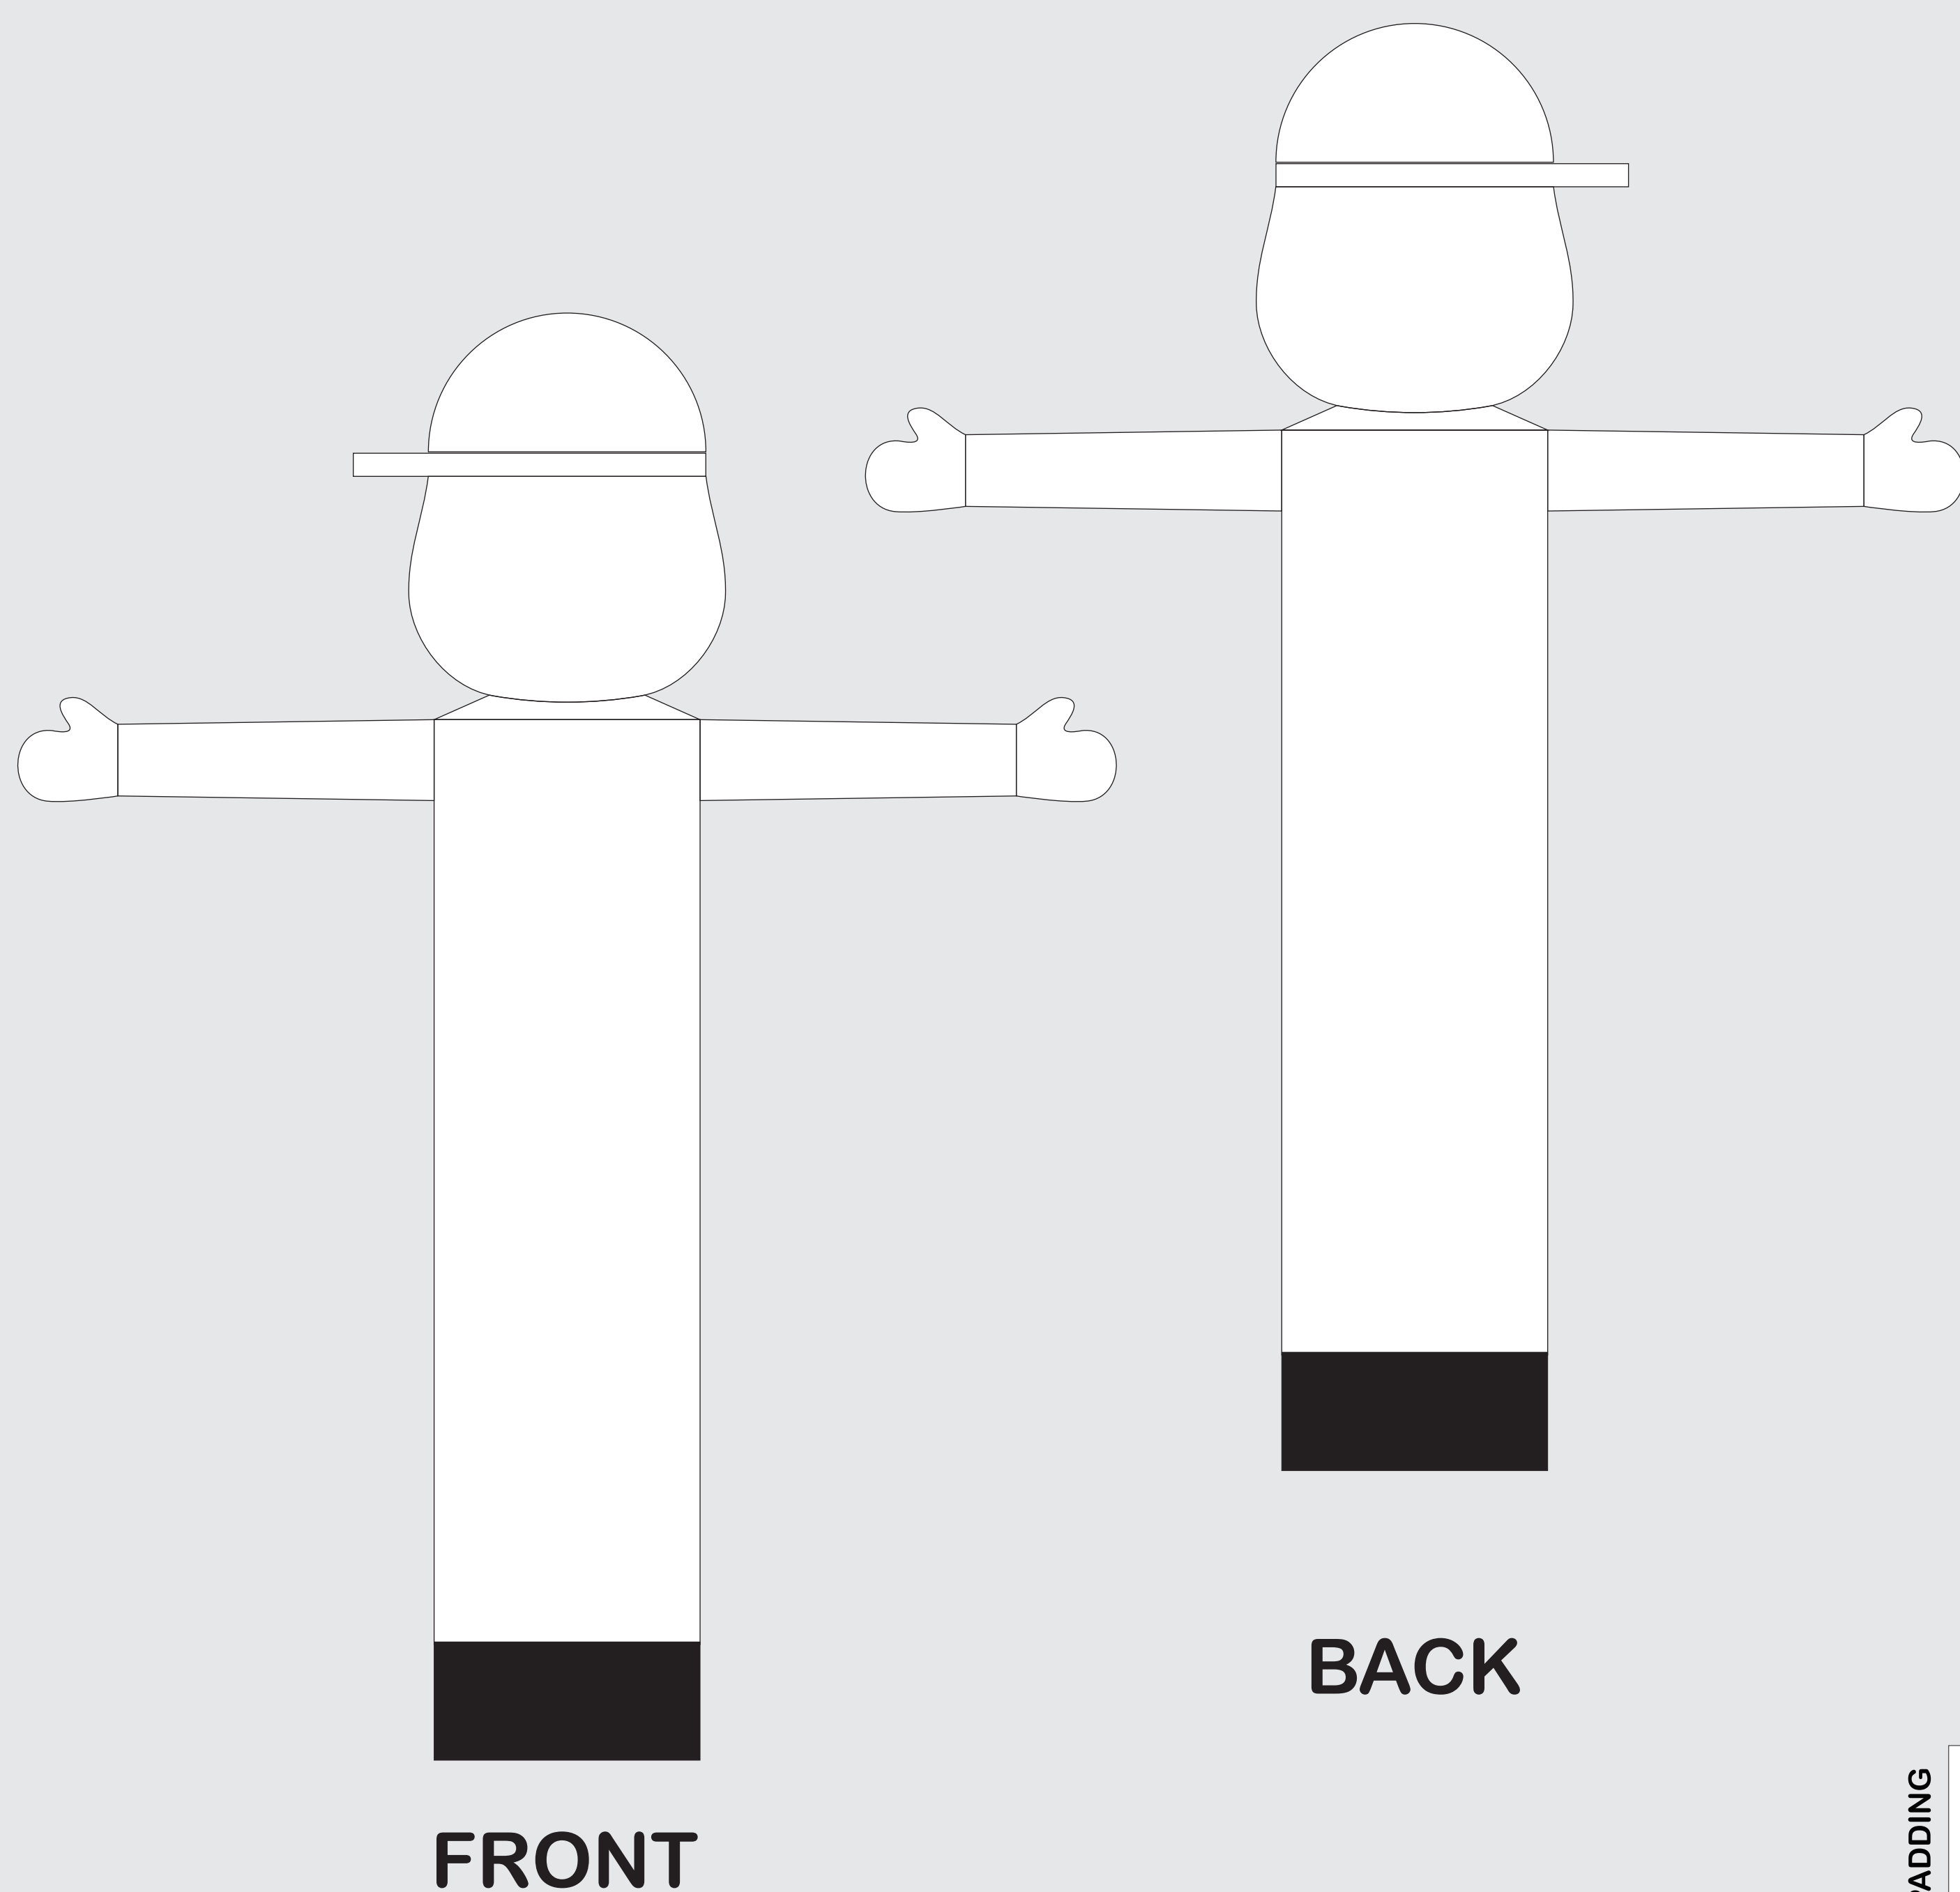

# LookOurWay

## 6FT AIR WAVER W/ HAT

--- **SAFE ZONE:** All critical elements (text, images, logos etc.) must be kept inside the blue line.

**Anything outside the blue line may be cut off during trimming**

— **BLEED LINE:** Make sure to extend the background images or colors all the way to the edge of the black outline