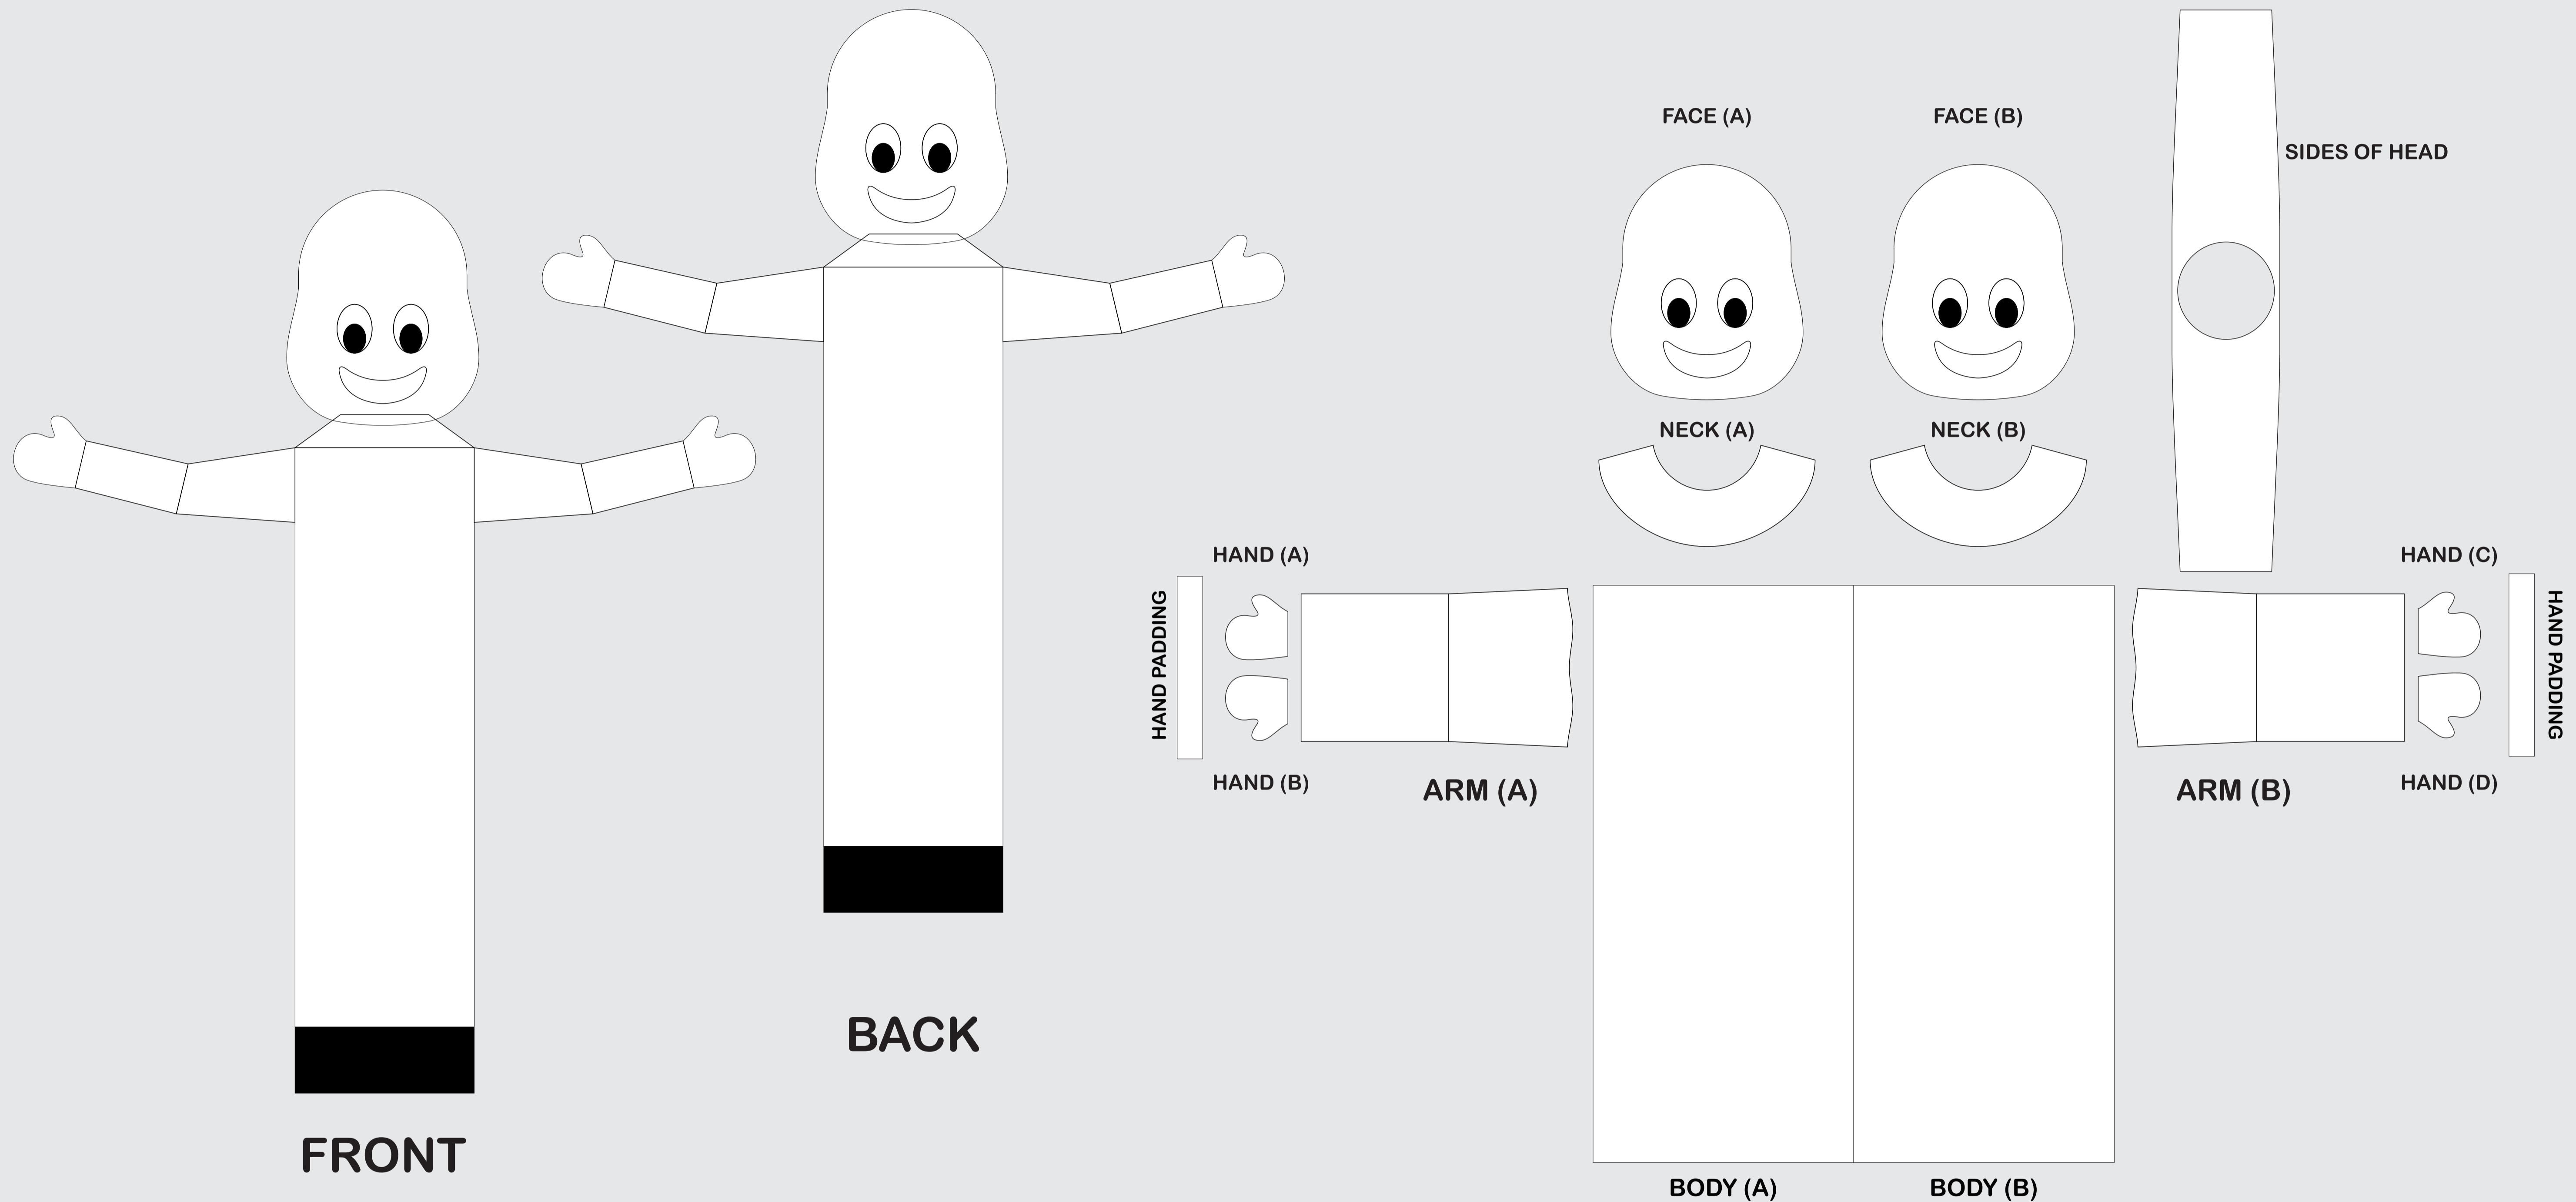

## 6FT AIR WEAVER NO HAT

--- **SAFE ZONE:** All critical elements (text, images, logos etc.) must be kept inside the blue line.

Anything outside the blue line may be cut off during trimming

— **BLEED LINE:** Make sure to extend the background images or colors all the way to the edge of the black outline

### IMPORTANT

Please send artwork in CMYK color mode & note any PMS colors being used. This Template is designed at 10% scale of the final product. Please RASTERIZE artwork at a minimum of 300DPI to endure high quality print