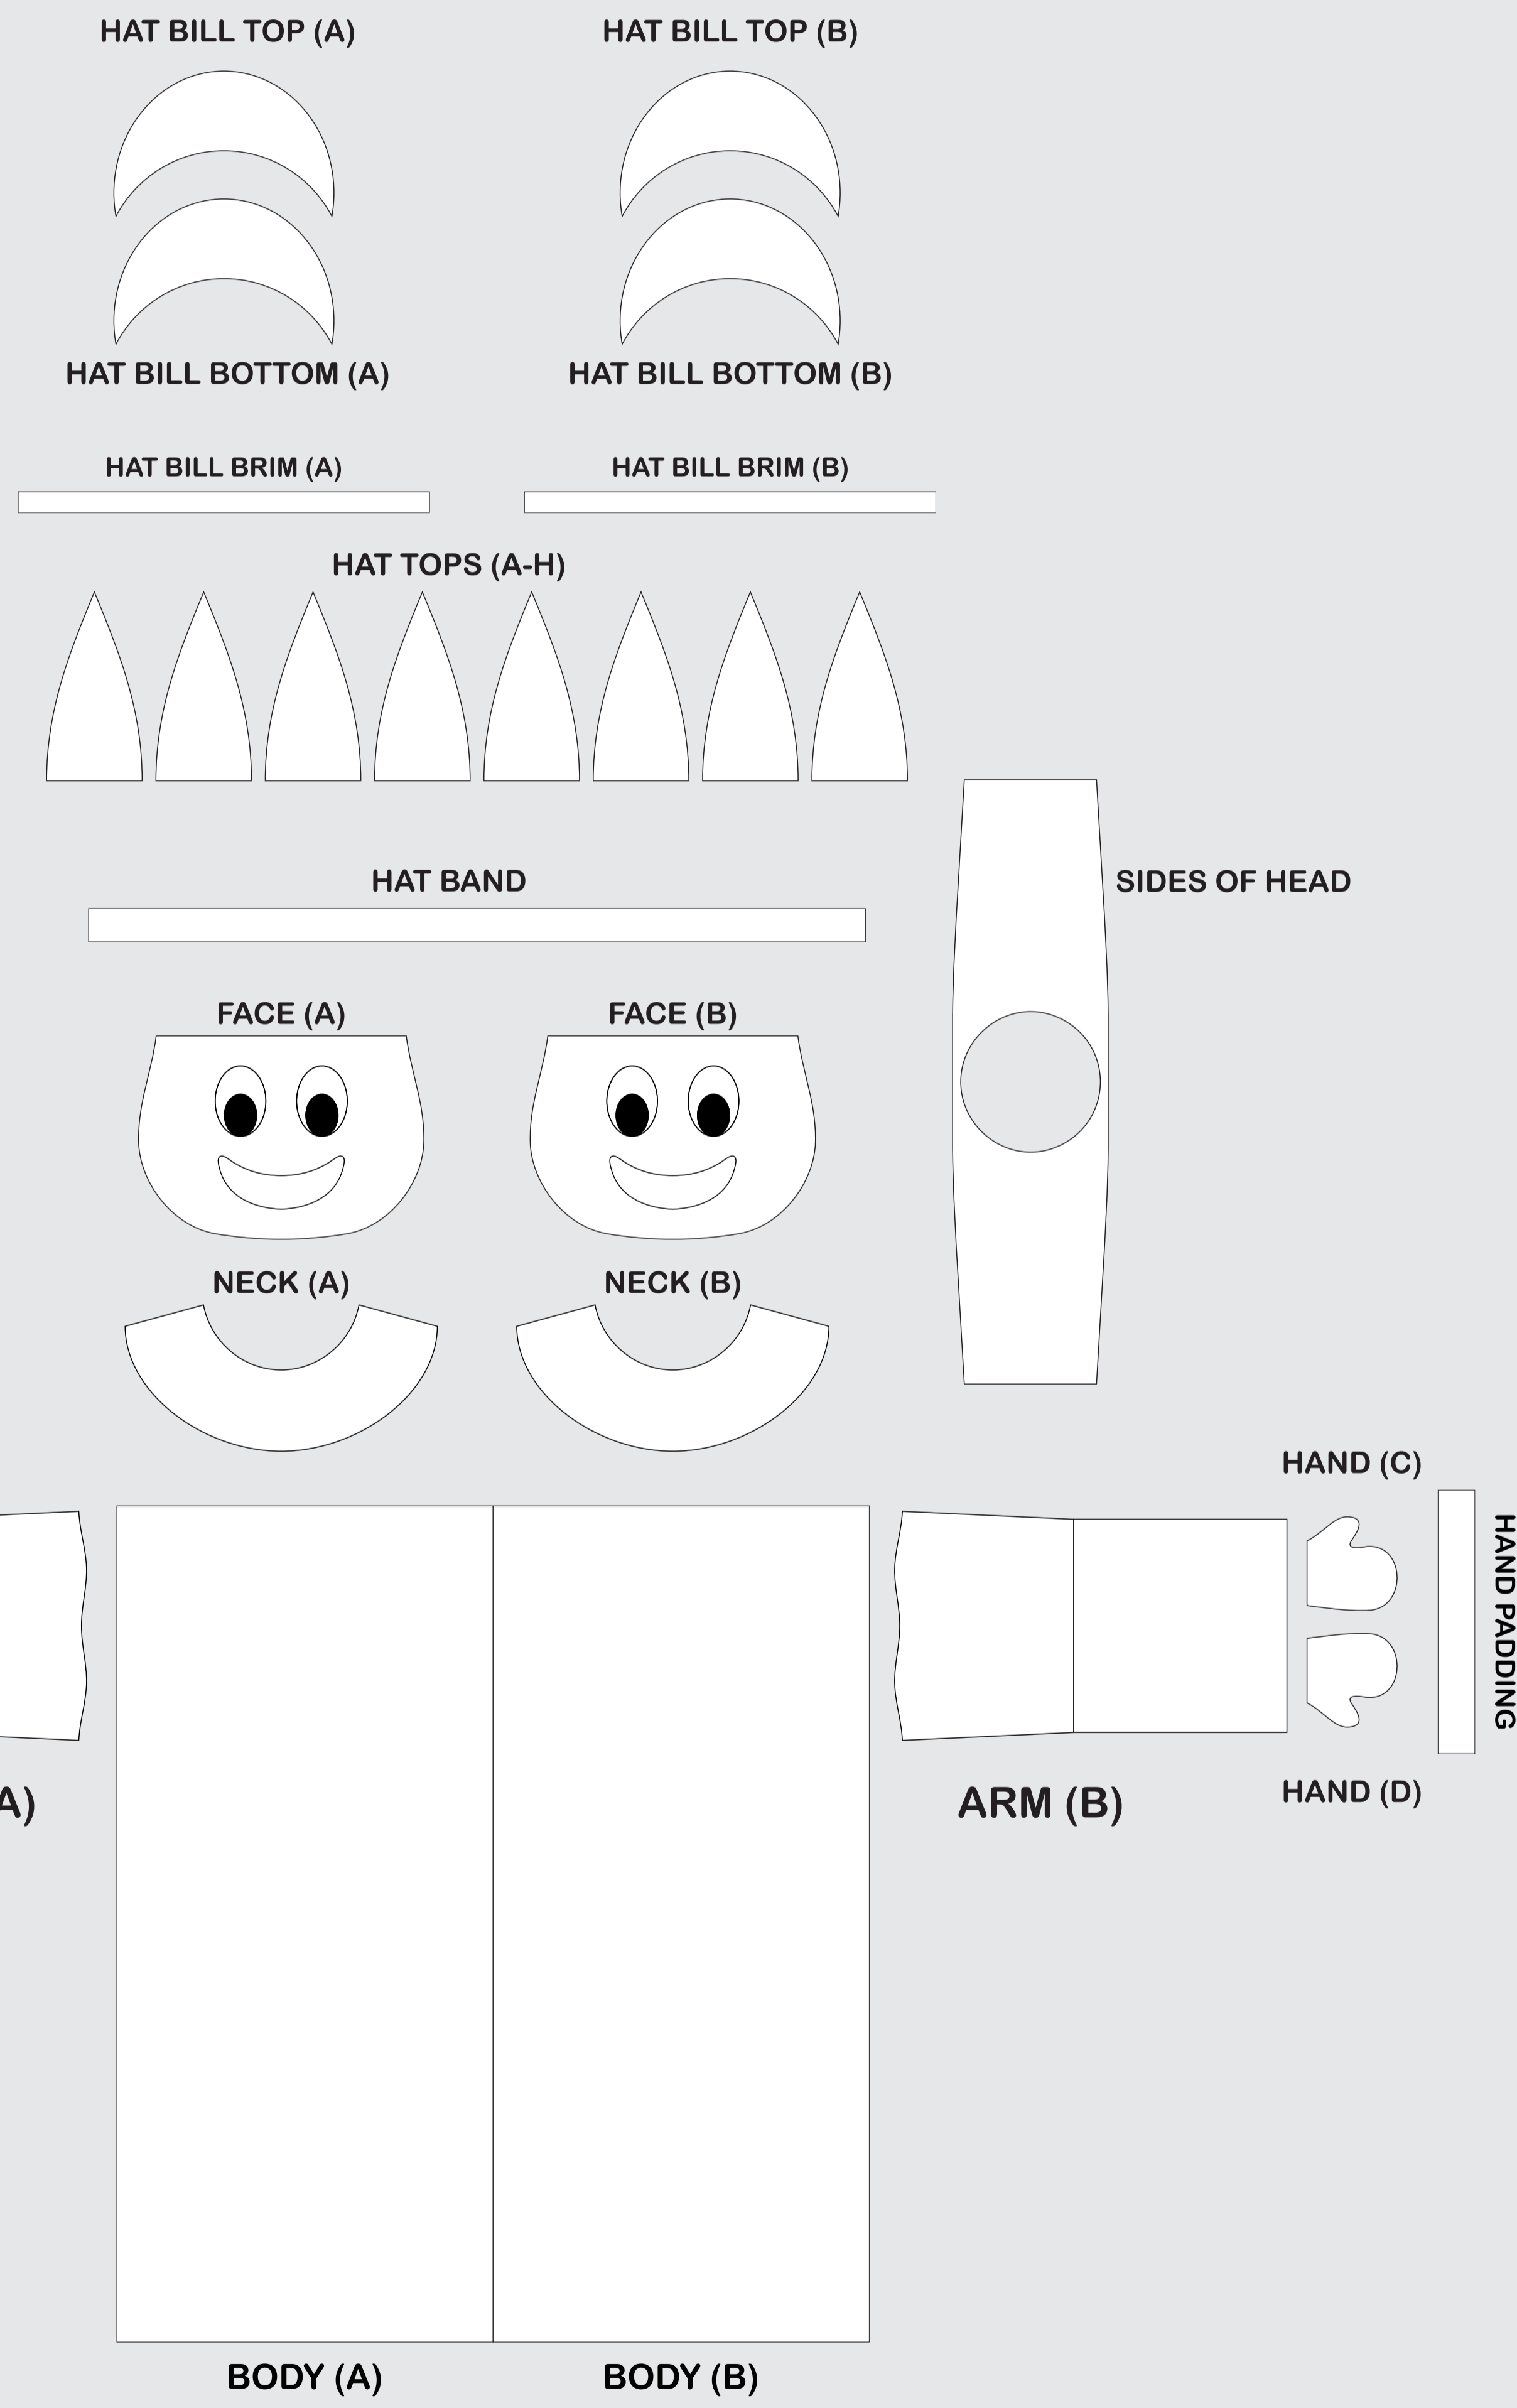

## 6FT AIR WAYER W/ HAT

--- **SAFE ZONE:** All critical elements (text, images, logos etc.) must be kept inside the blue line.

Anything outside the blue line may be cut off during trimming

— **BLEED LINE:** Make sure to extend the background images or colors all the way to the edge of the black outline

**IMPORTANT**

Please send artwork in CMYK color mode & note any PMS colors being used. This Template is designed at 10% scale of the final product. Please RASTERIZE artwork at a minimum of 300DPI to endure high quality print