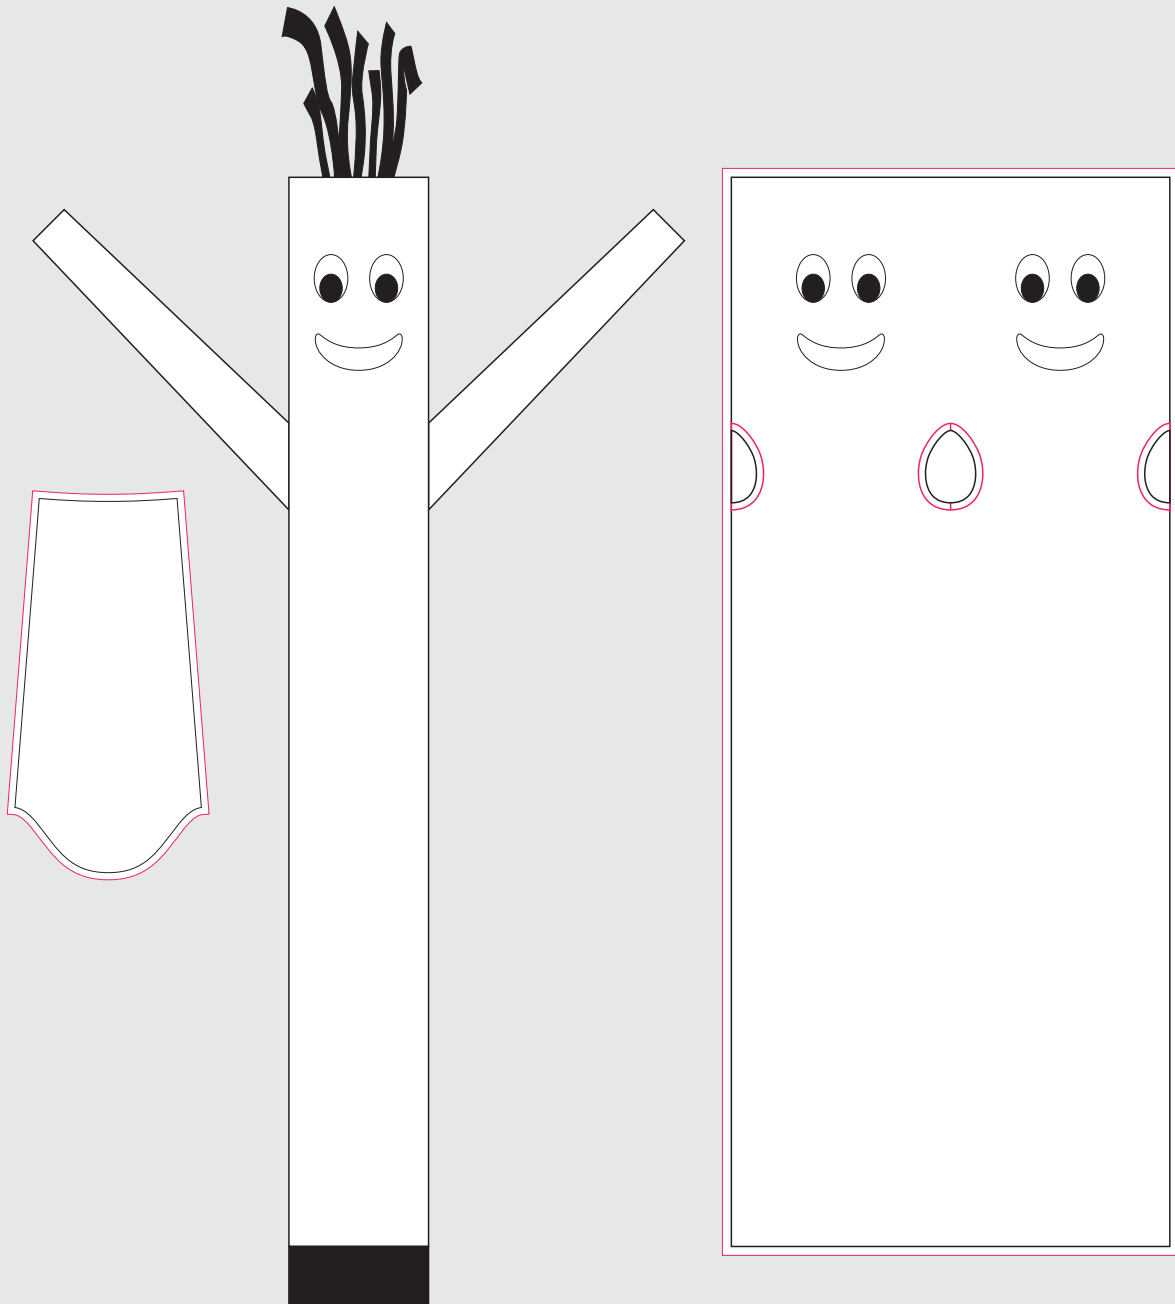

LookOurWay

**6FT
CUSTOM**

**AIR DANCER®
INFLATABLE TUBE MEN**

IMPORTANT

Please send artwork in CMYK color mode & note any PMS colors being used.
Please RASTERIZE artwork at a minimum of 150DPI to endure high quality print