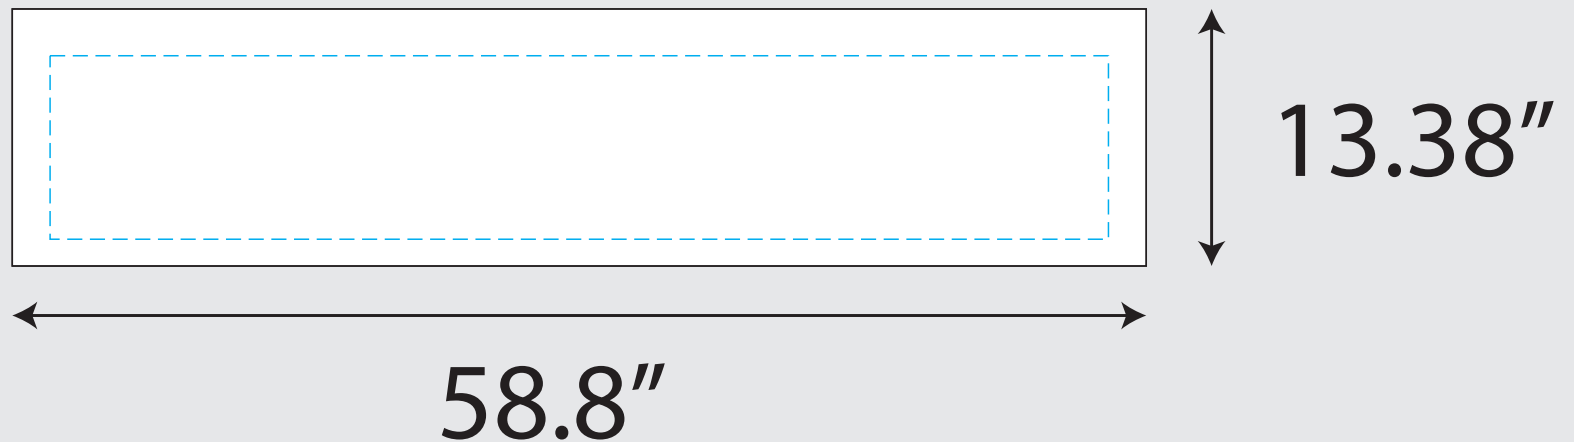

## 5FT VALANCE BANNER

--- **SAFE ZONE:** All critical elements (text, images, logos etc.) must be kept inside the blue line.

— **BLEED LINE:** Make sure to extend the background images or colors all the way to the edge of the black outline