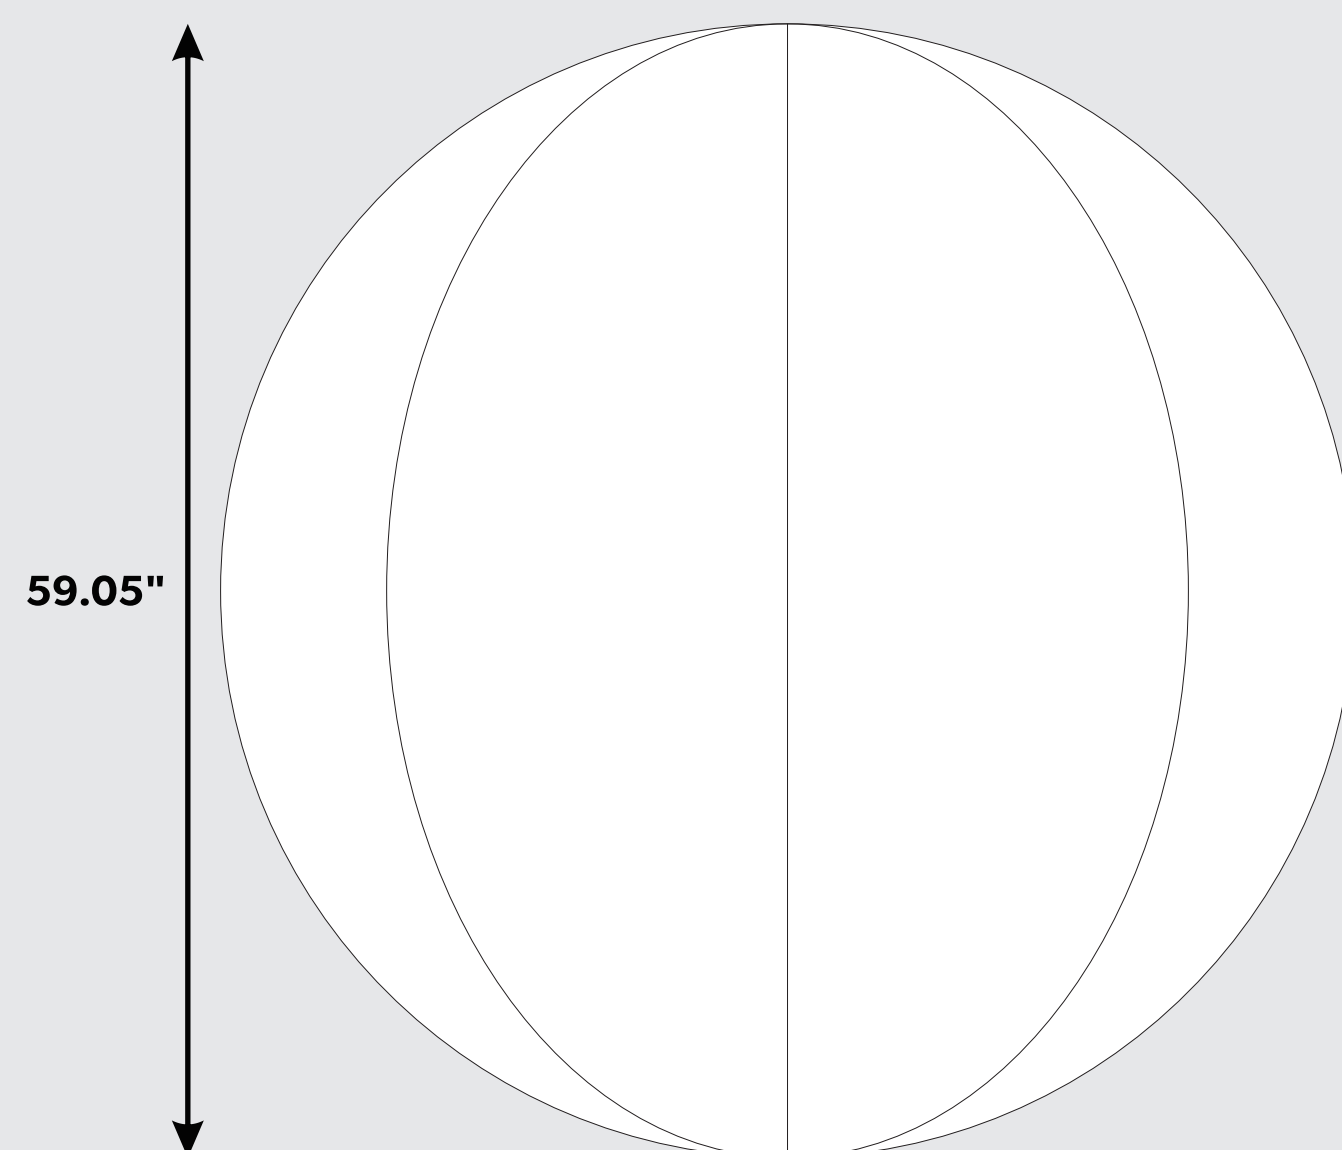

5 FT INFLATABLE HANGING SPHERE

IMPORTANT

Please send artwork in CMYK color mode & note any PMS colors being used. This Template is designed at 10% scale of the final product. Please RASTERIZE artwork at a minimum of 300DPI to endure high quality print