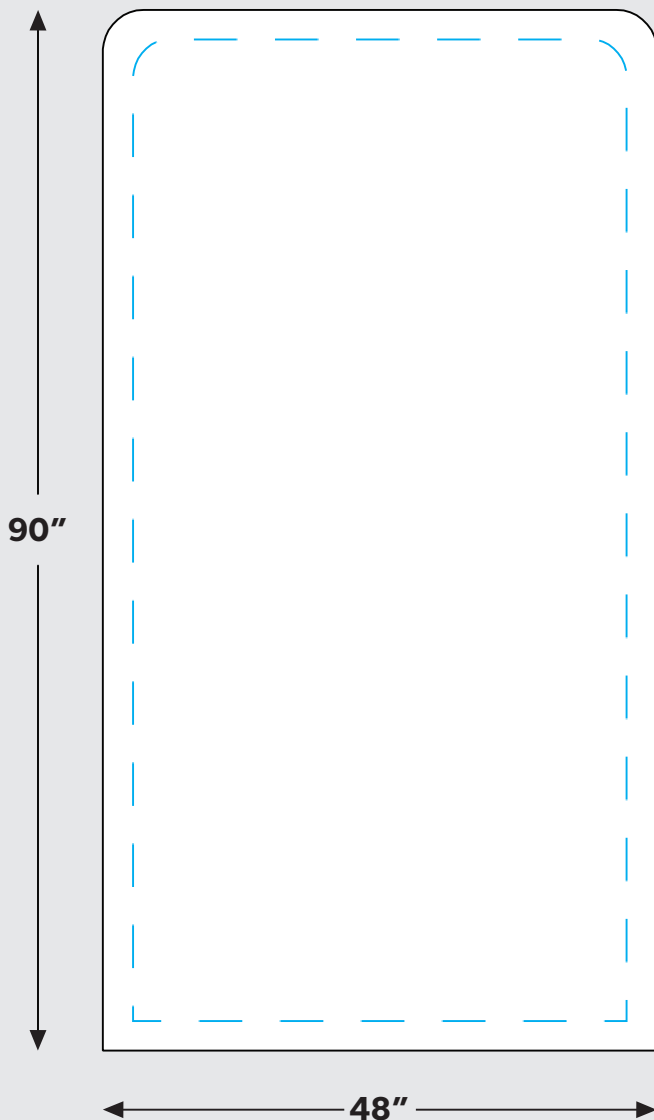

## TENSION FABRIC STAND 48' x 90'

### TRIM ZONE —

This is the final size of the printed piece

### SAFE ZONE --

All critical elements (text, images, logos etc.)  
must be kept inside the blue line.