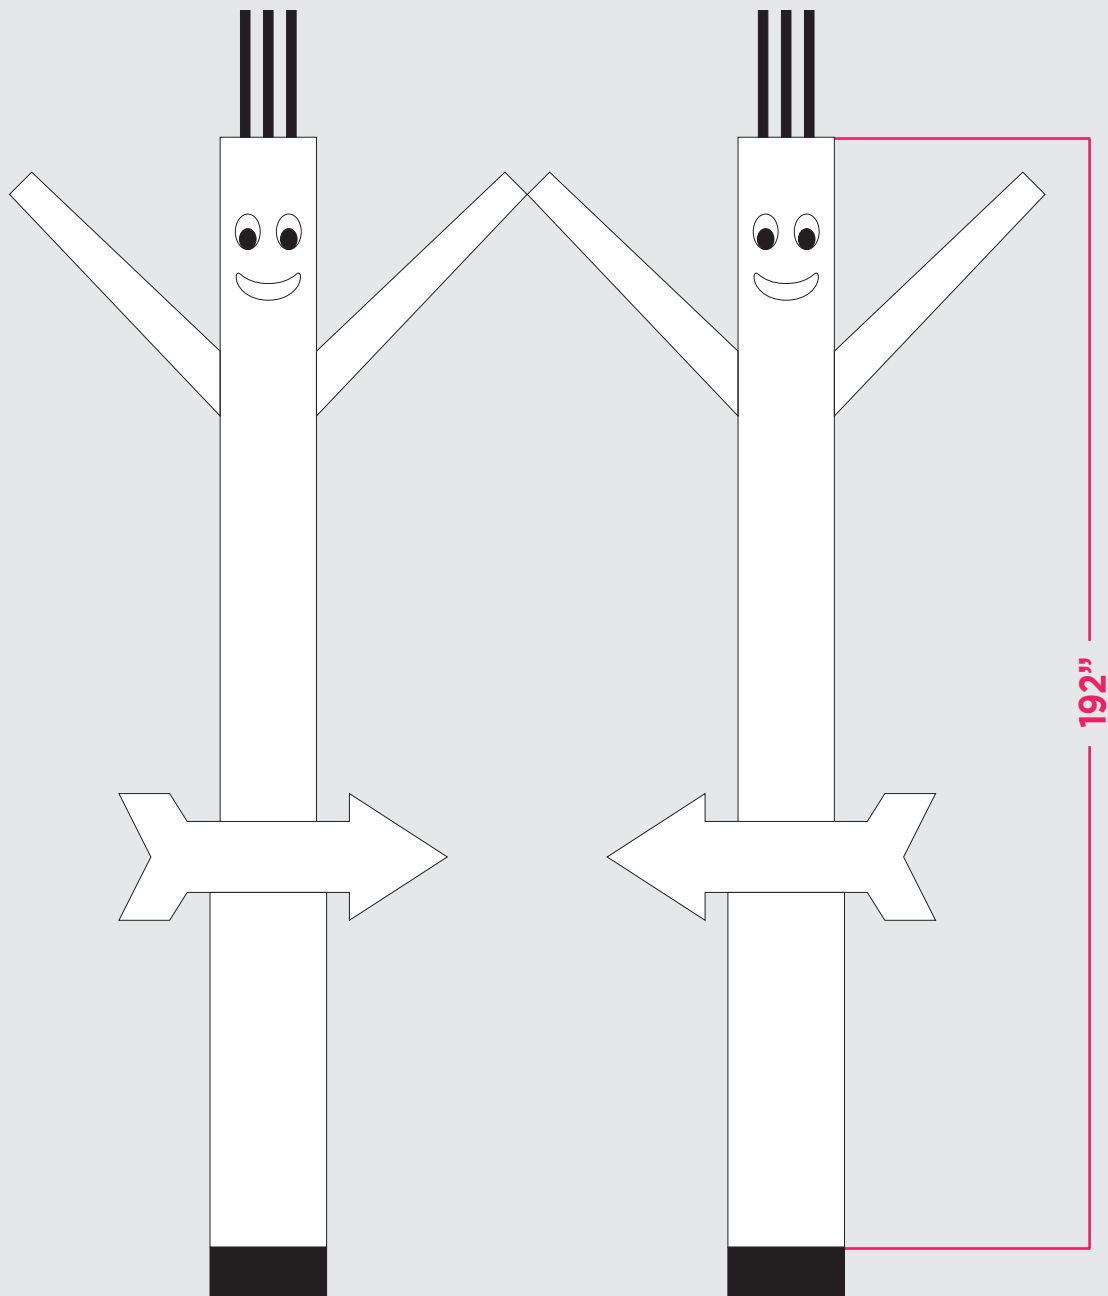

LookOurWay

16FT **CUSTOM** **AIR DANCER**® **INFLATABLE TUBE MEN** **WITH ARROW**

IMPORTANT

Please send artwork in CMYK color mode & note any PMS colors being used.
Please RASTERIZE artwork at a minimum of 150DPI to endure high quality print