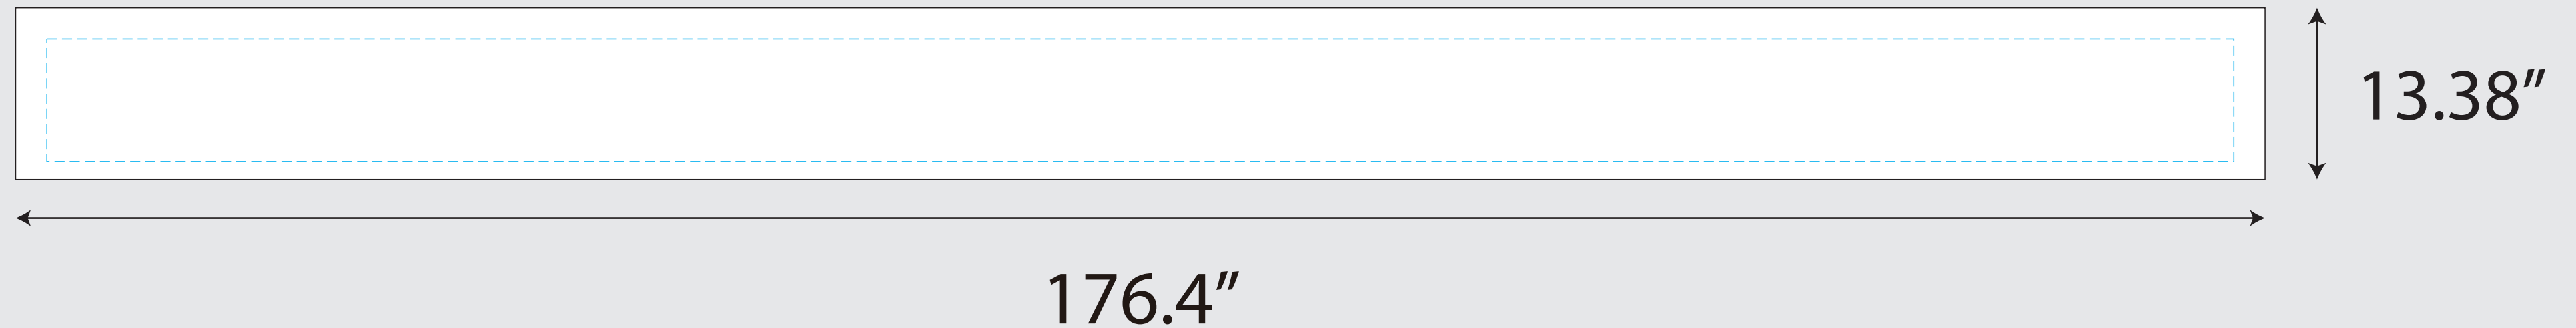

LookOurWay

15FT VALANCE BANNER

--- **SAFE ZONE:** All critical elements (text, images, logos etc.) must be kept inside the blue line.

— **BLEED LINE:** Make sure to extend the background images or colors all the way to the edge of the black outline

IMPORTANT

Please send artwork in CMYK color mode & note any PMS colors being used. This Template is designed at 10% scale of the final product. Please RASTERIZE artwork at a minimum of 300DPI to endure high quality print