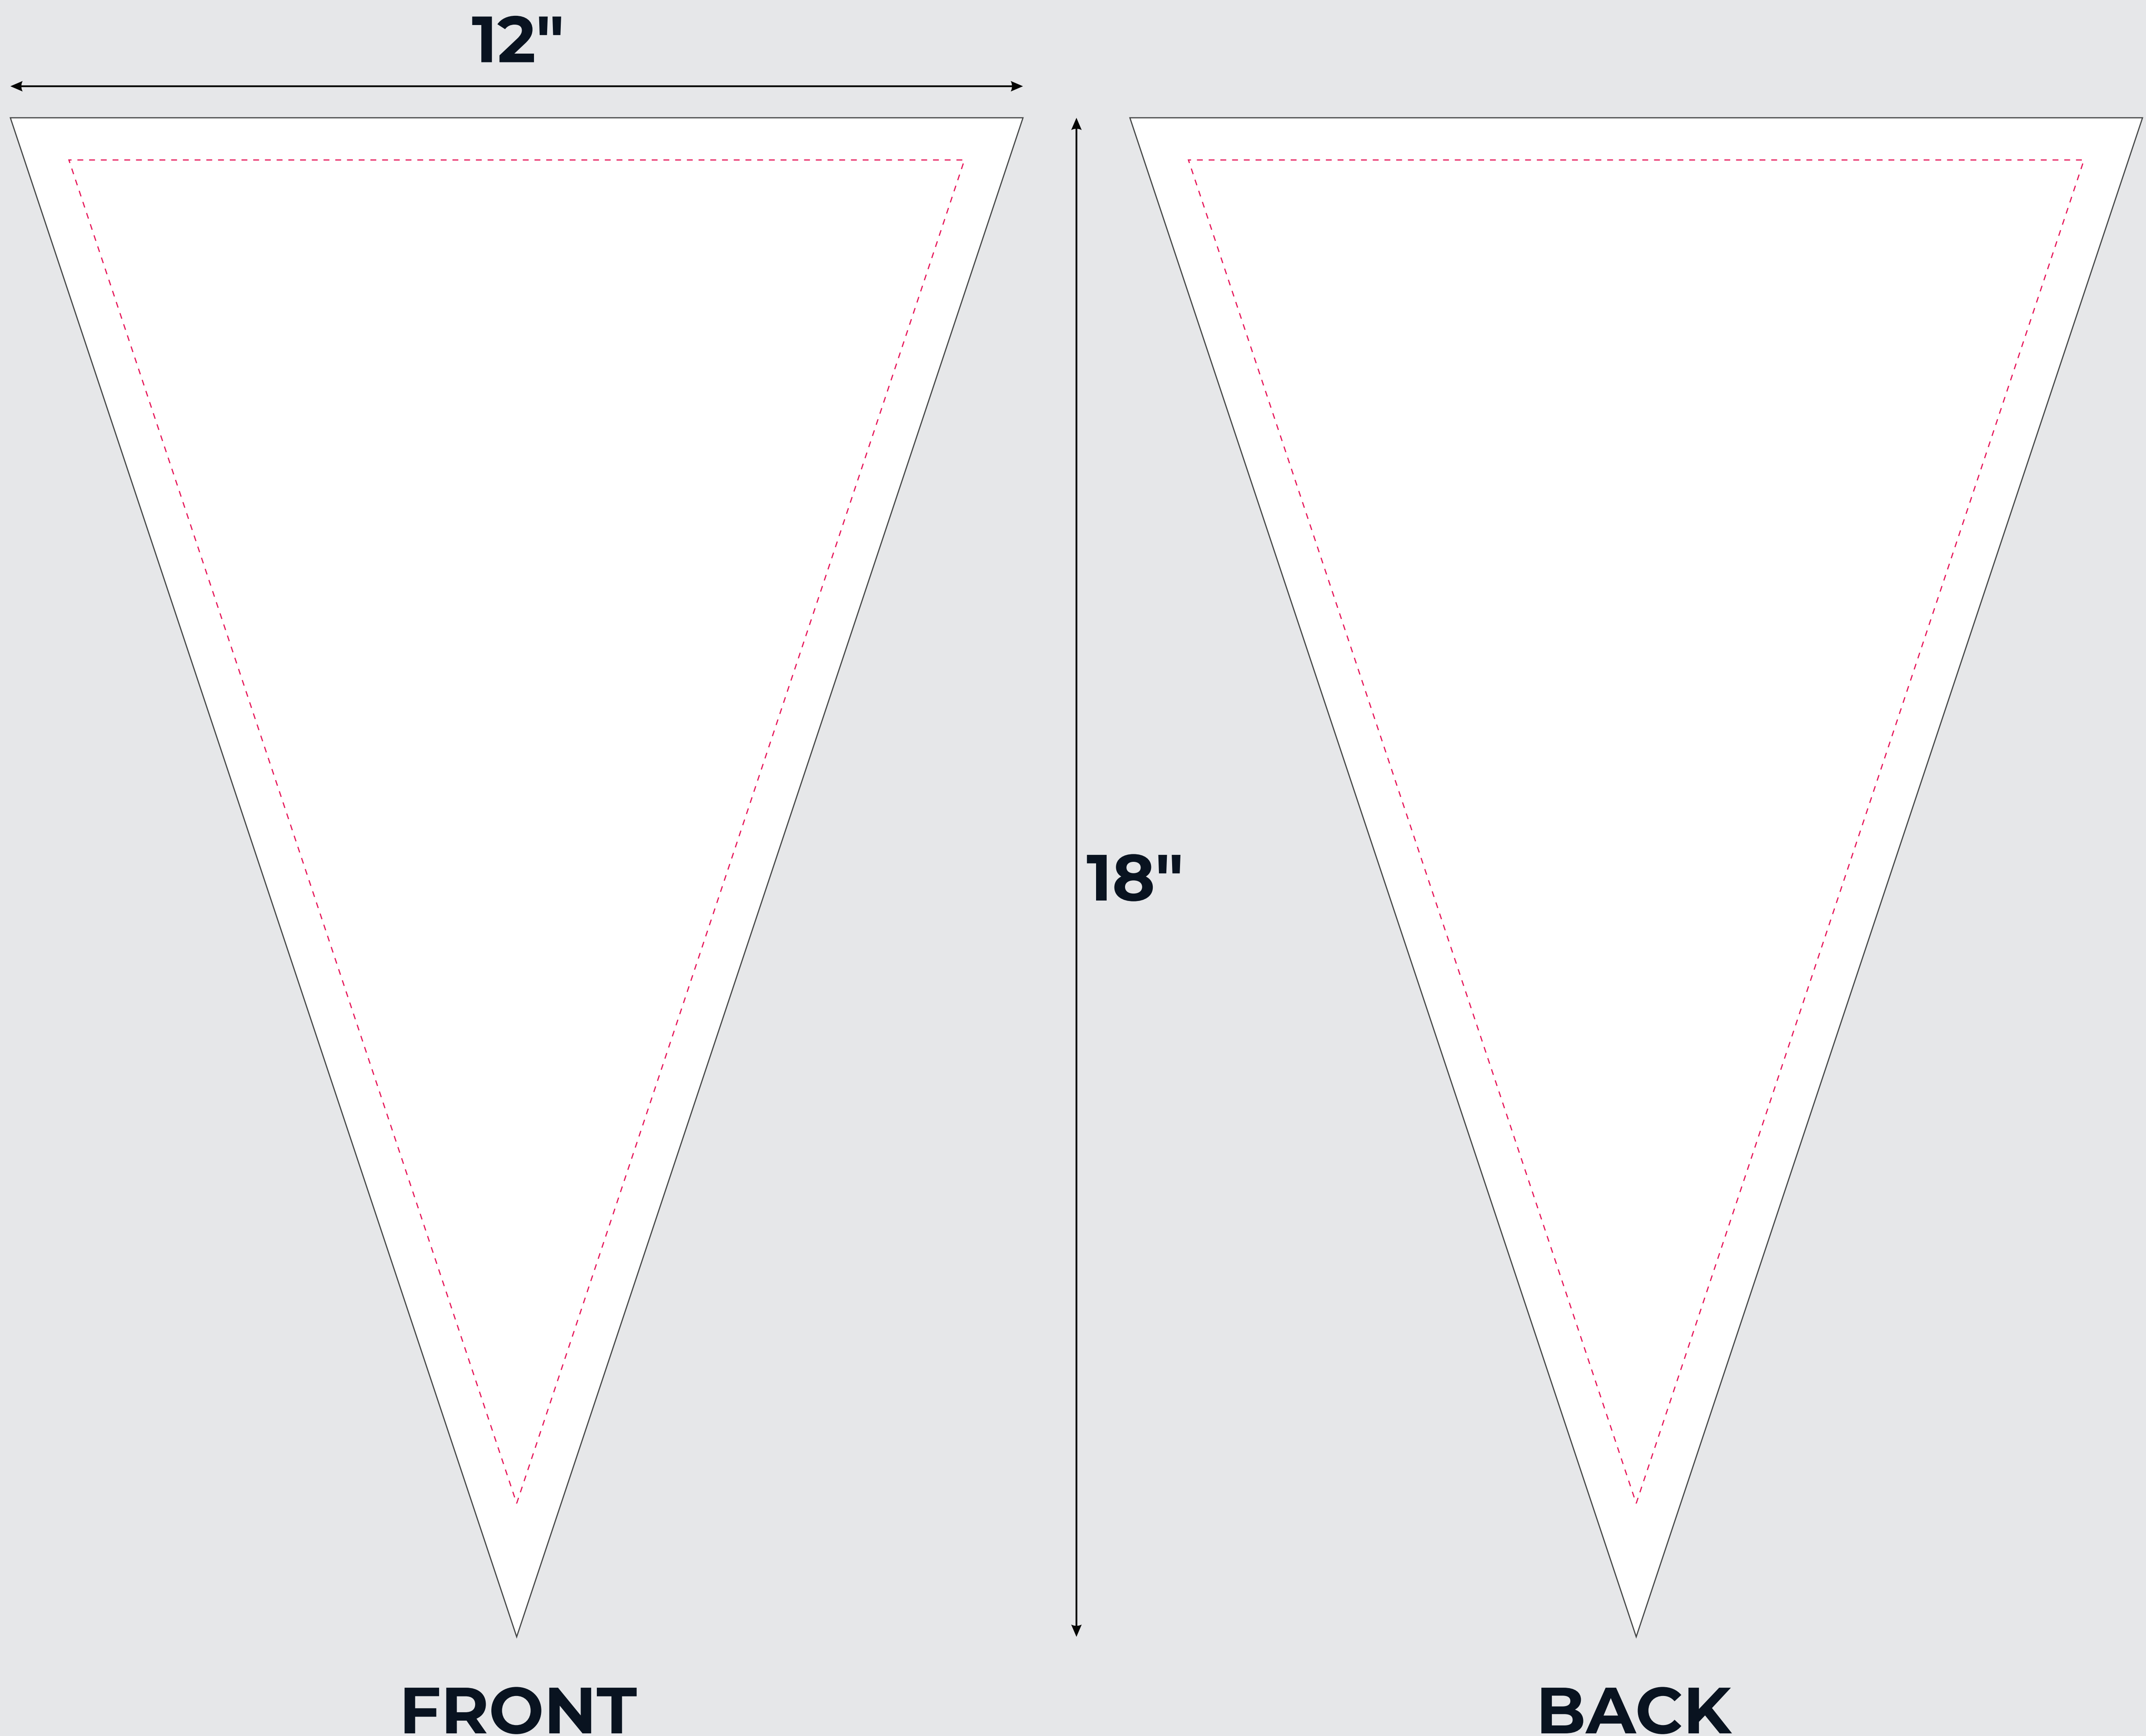

## 12" X 18" TRIANGLE PENNANT FLAG

### IMPORTANT

Please send artwork in CMYK color mode & note any PMS colors being used.  
Please RASTERIZE artwork at a minimum of 150DPI to endure high quality print