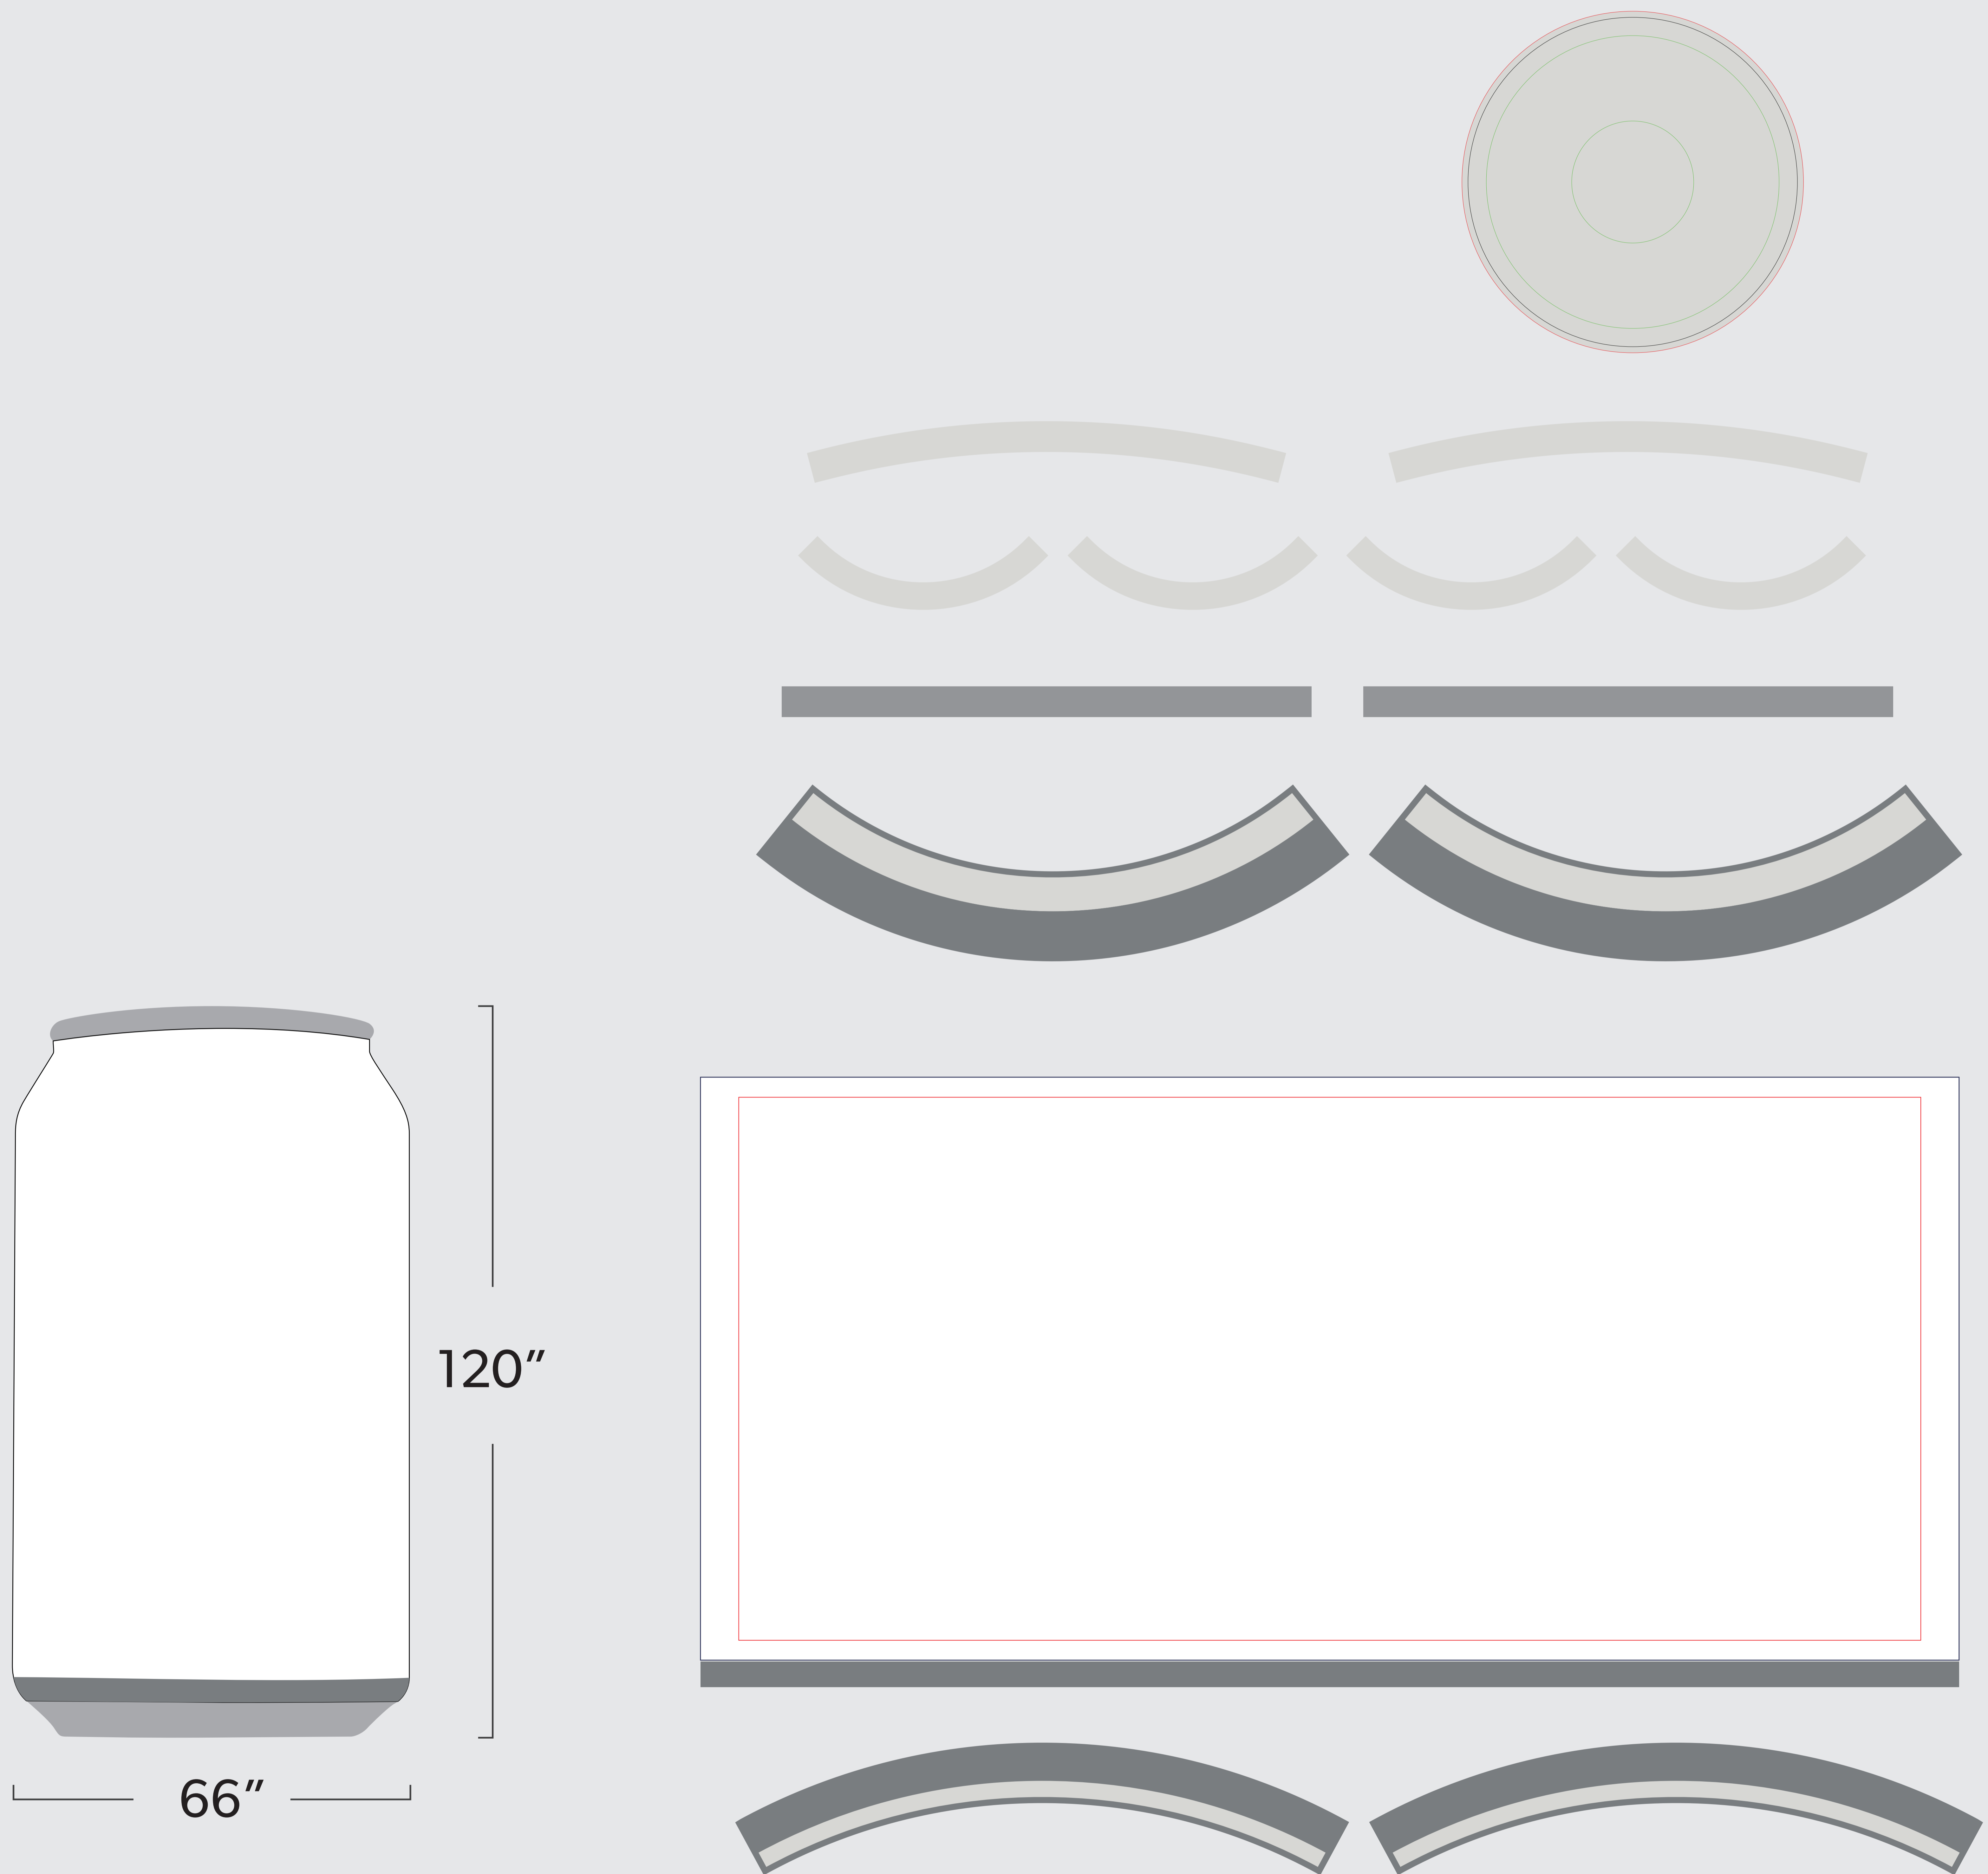

10ft - STANDARD INFLATABLE CAN

Note: Template is at 1:10 scale. Vector artwork is preferred

IMPORTANT

Please send artwork in CMYK color mode & note any PMS colors being used.
Please RASTERIZE artwork at a minimum of 150DPI to endure high quality print