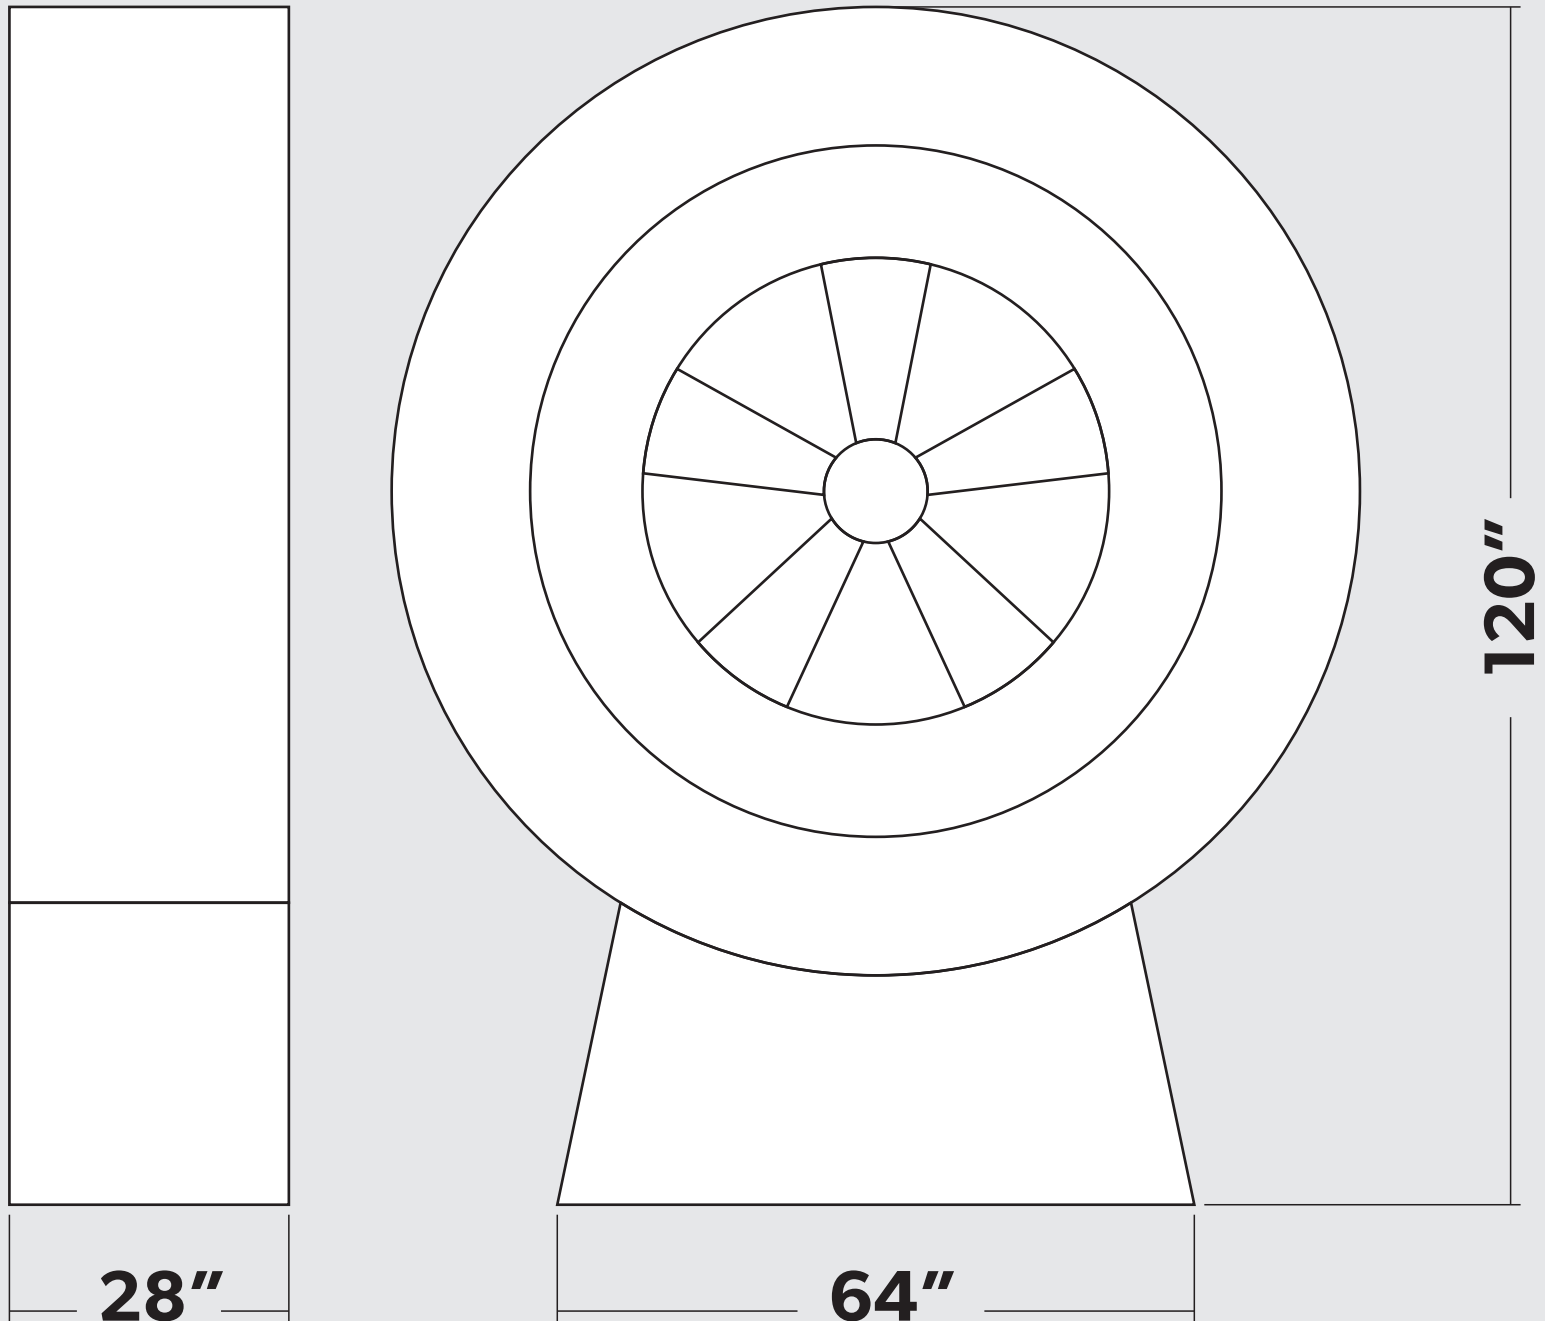

10ft INFLATABLE TIRE

IMPORTANT

Please send artwork in CMYK color mode & note any PMS colors being used. Please RASTERIZE artwork at a minimum of 150DPI to endure high quality print