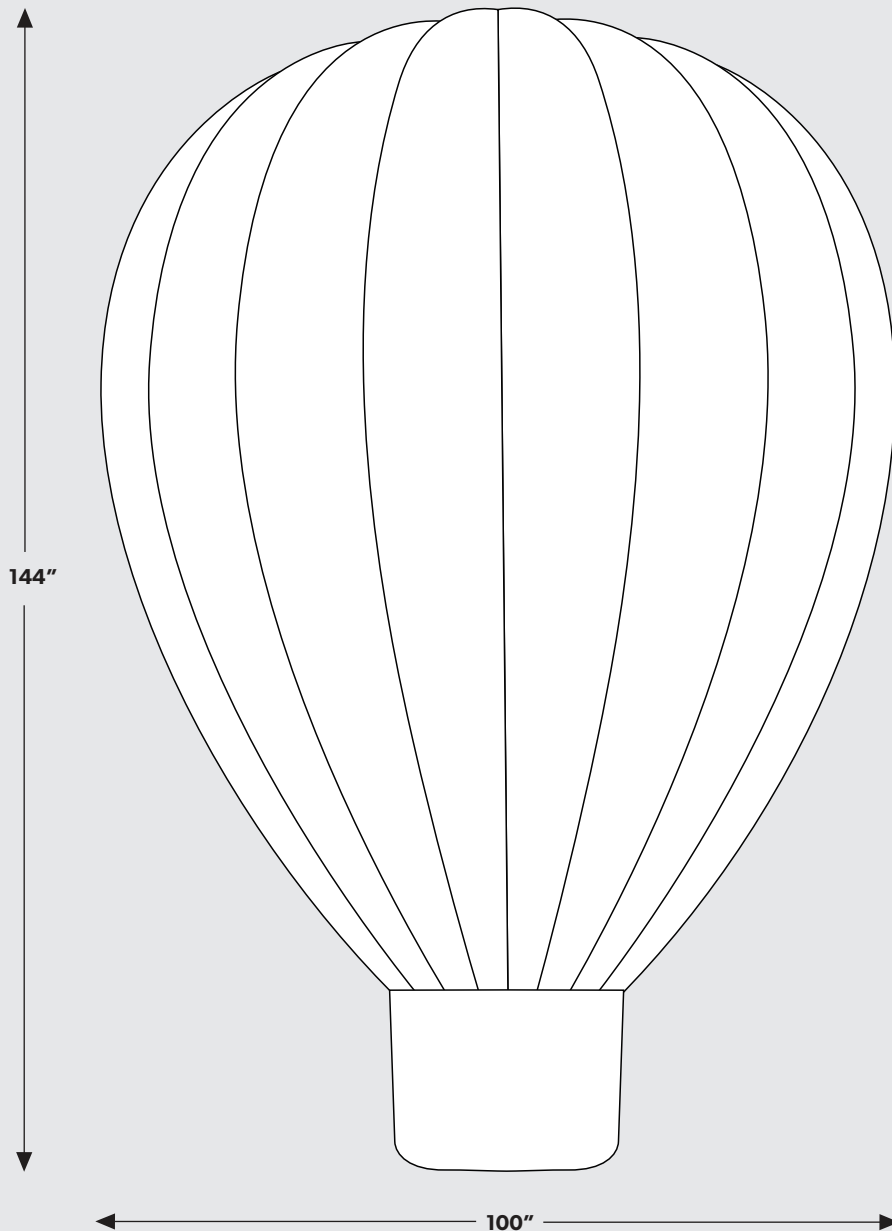

# 12ft Giant Balloon

**IMPORTANT**

Please send artwork in CMYK color mode & note any PMS colors being used. This Template is designed at 10% scale of the final product. Please RASTERIZE artwork at a minimum of 300DPI to endure high quality print