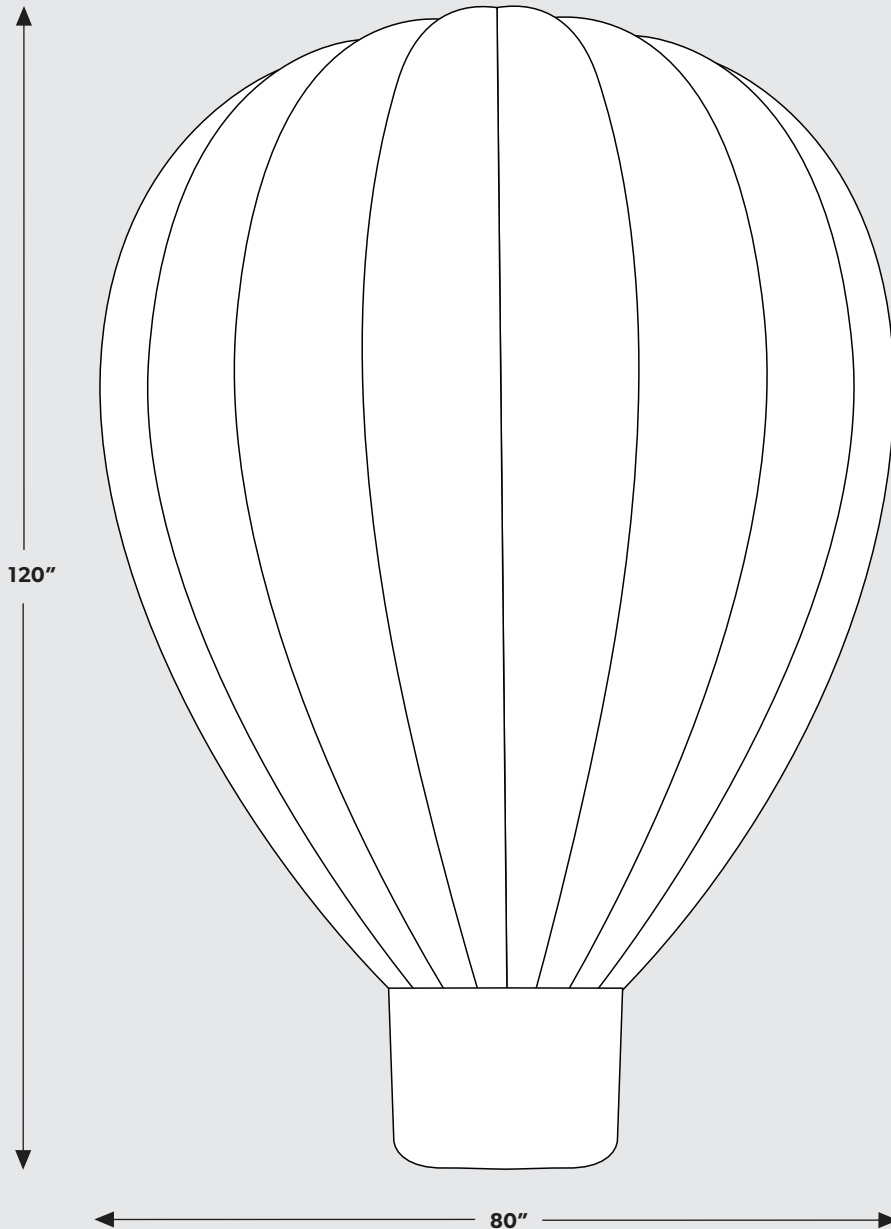

10ft Giant Balloon

IMPORTANT

Please send artwork in CMYK color mode & note any PMS colors being used. This Template is designed at 10% scale of the final product. Please RASTERIZE artwork at a minimum of 300DPI to endure high quality print