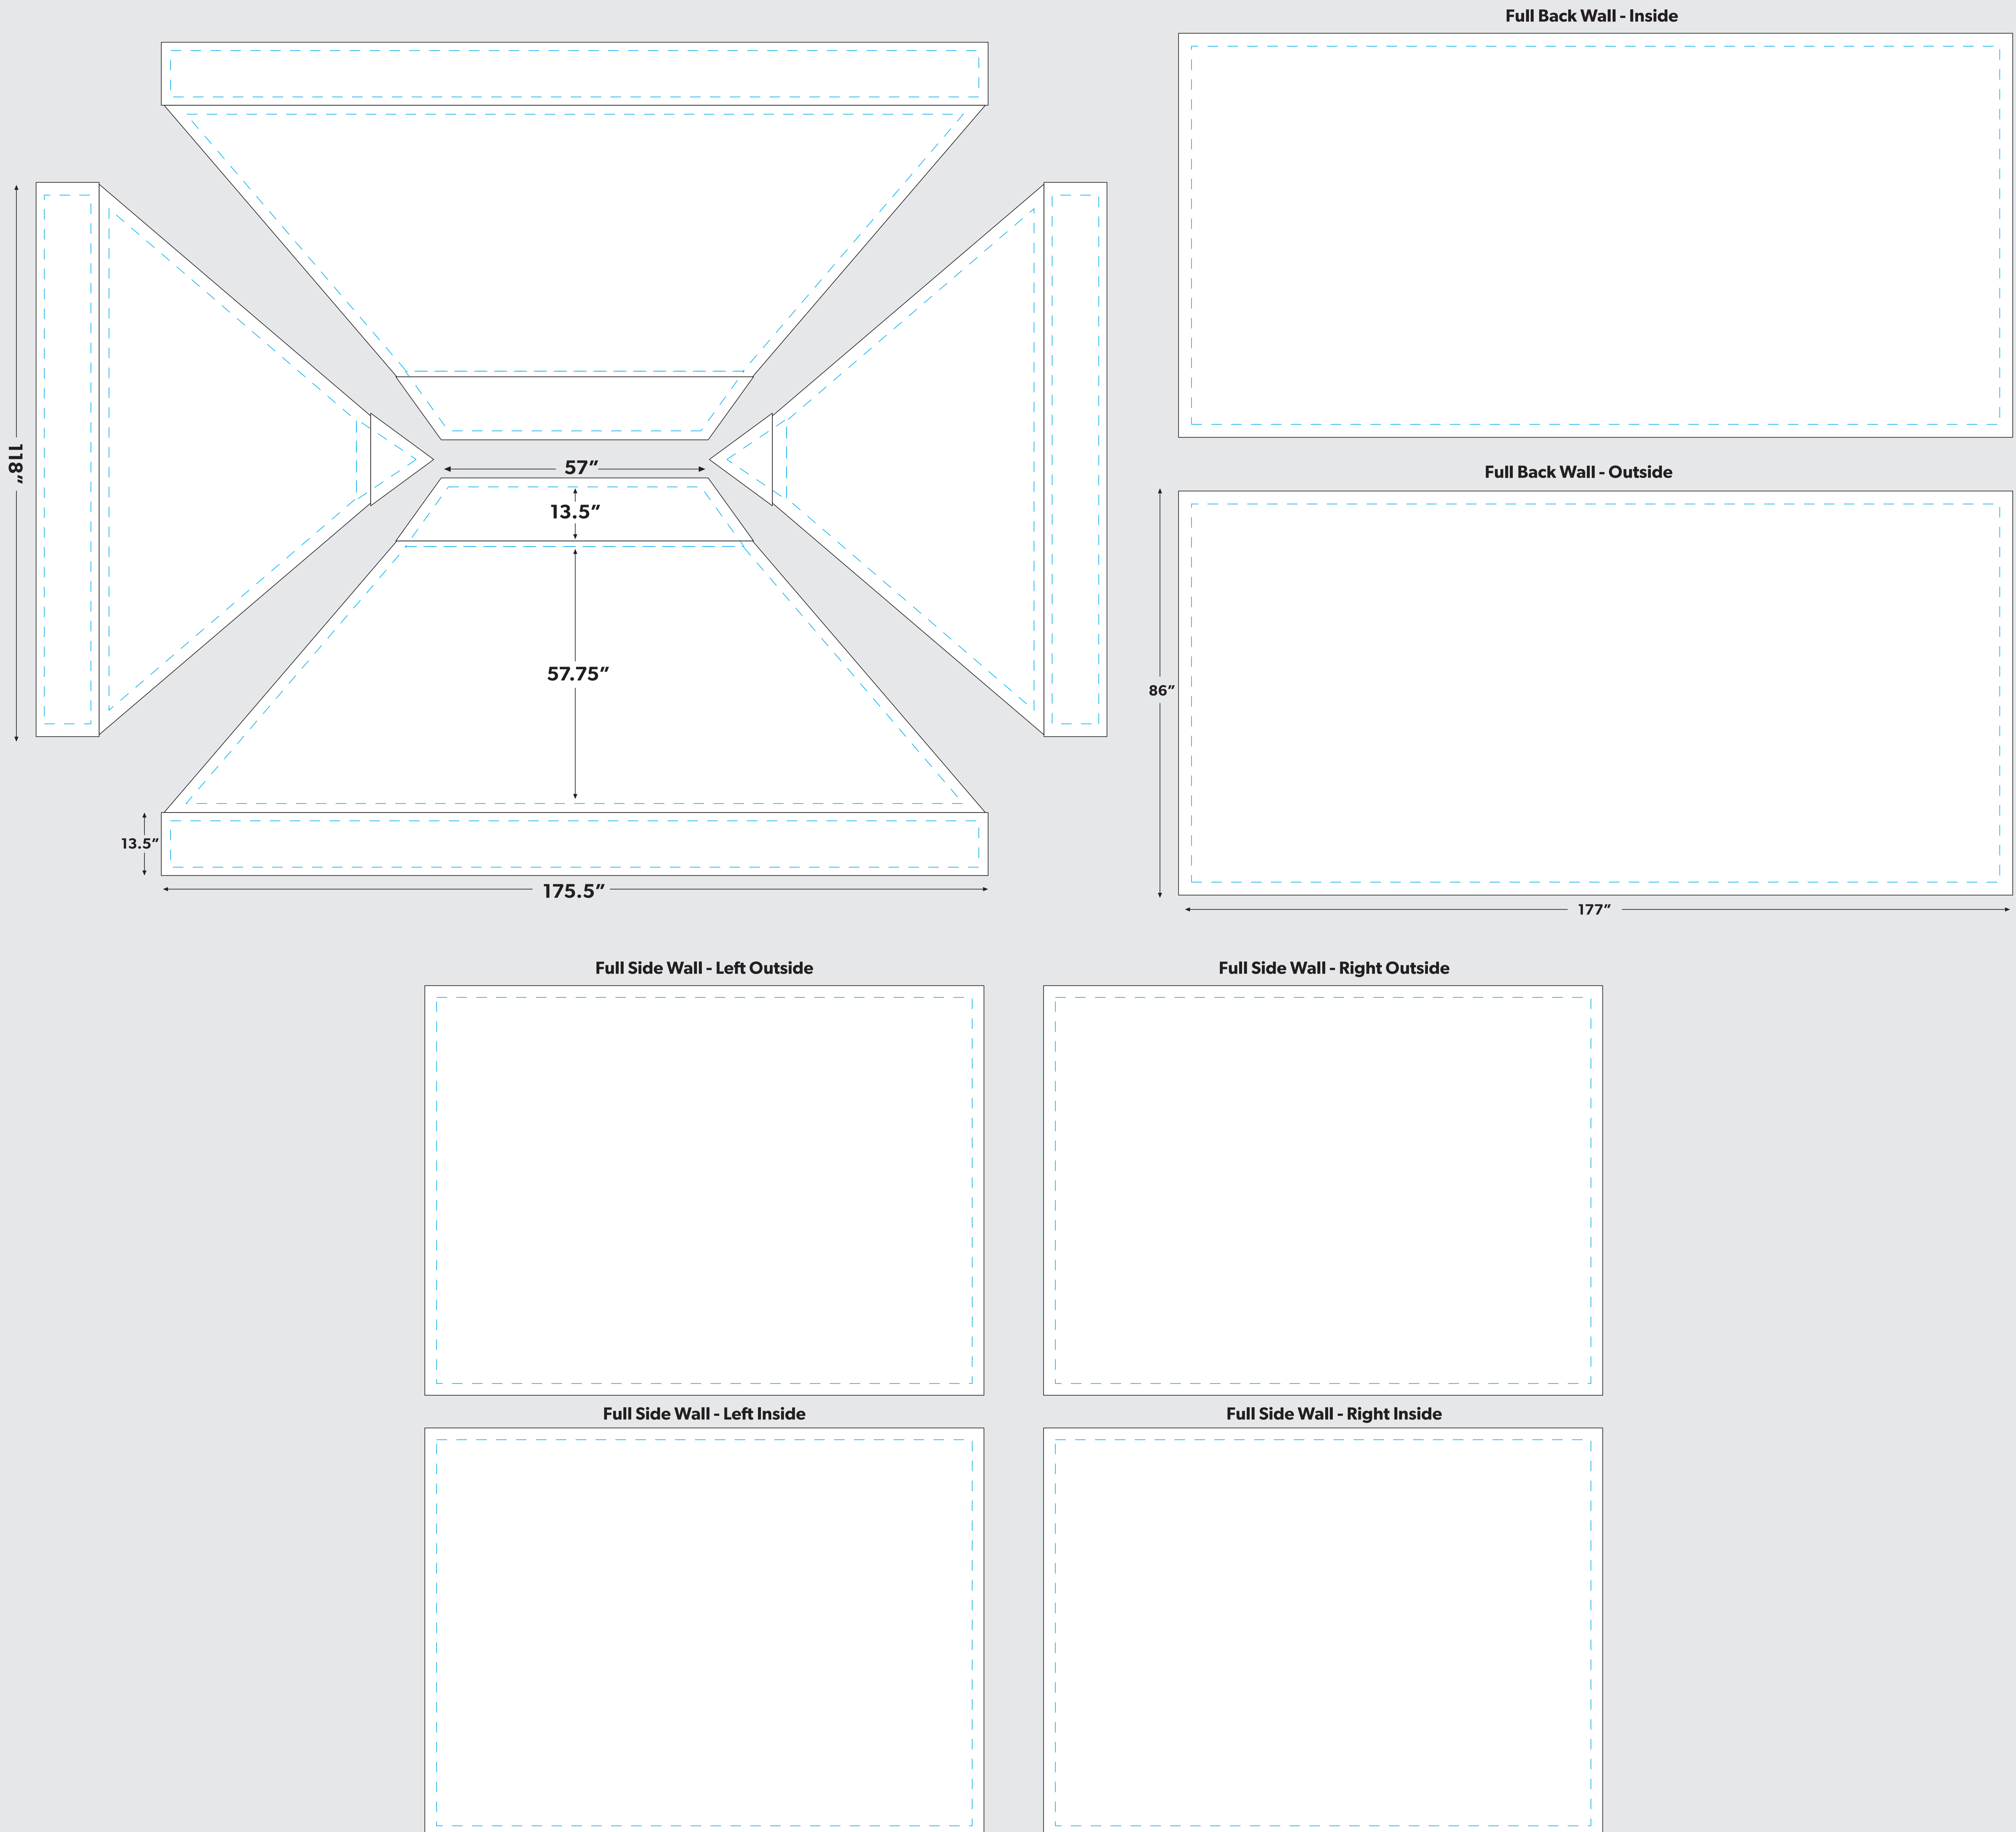

## EVERYDAY PLATINUM 10'X15' CANOPY TENT PACKAGE

--- **SAFE ZONE:** All critical elements (text, images, logos etc.) must be kept inside the blue line.

Anything outside the blue line may be cut off during trimming

— **BLEED LINE:** Make sure to extend the background images or colors all the way to the edge of the black outline

### IMPORTANT

Please send artwork in CMYK color mode & note any PMS colors being used. This Template is designed at 10% scale of the final product. Please RASTERIZE artwork at a minimum of 300DPI to endure high quality print