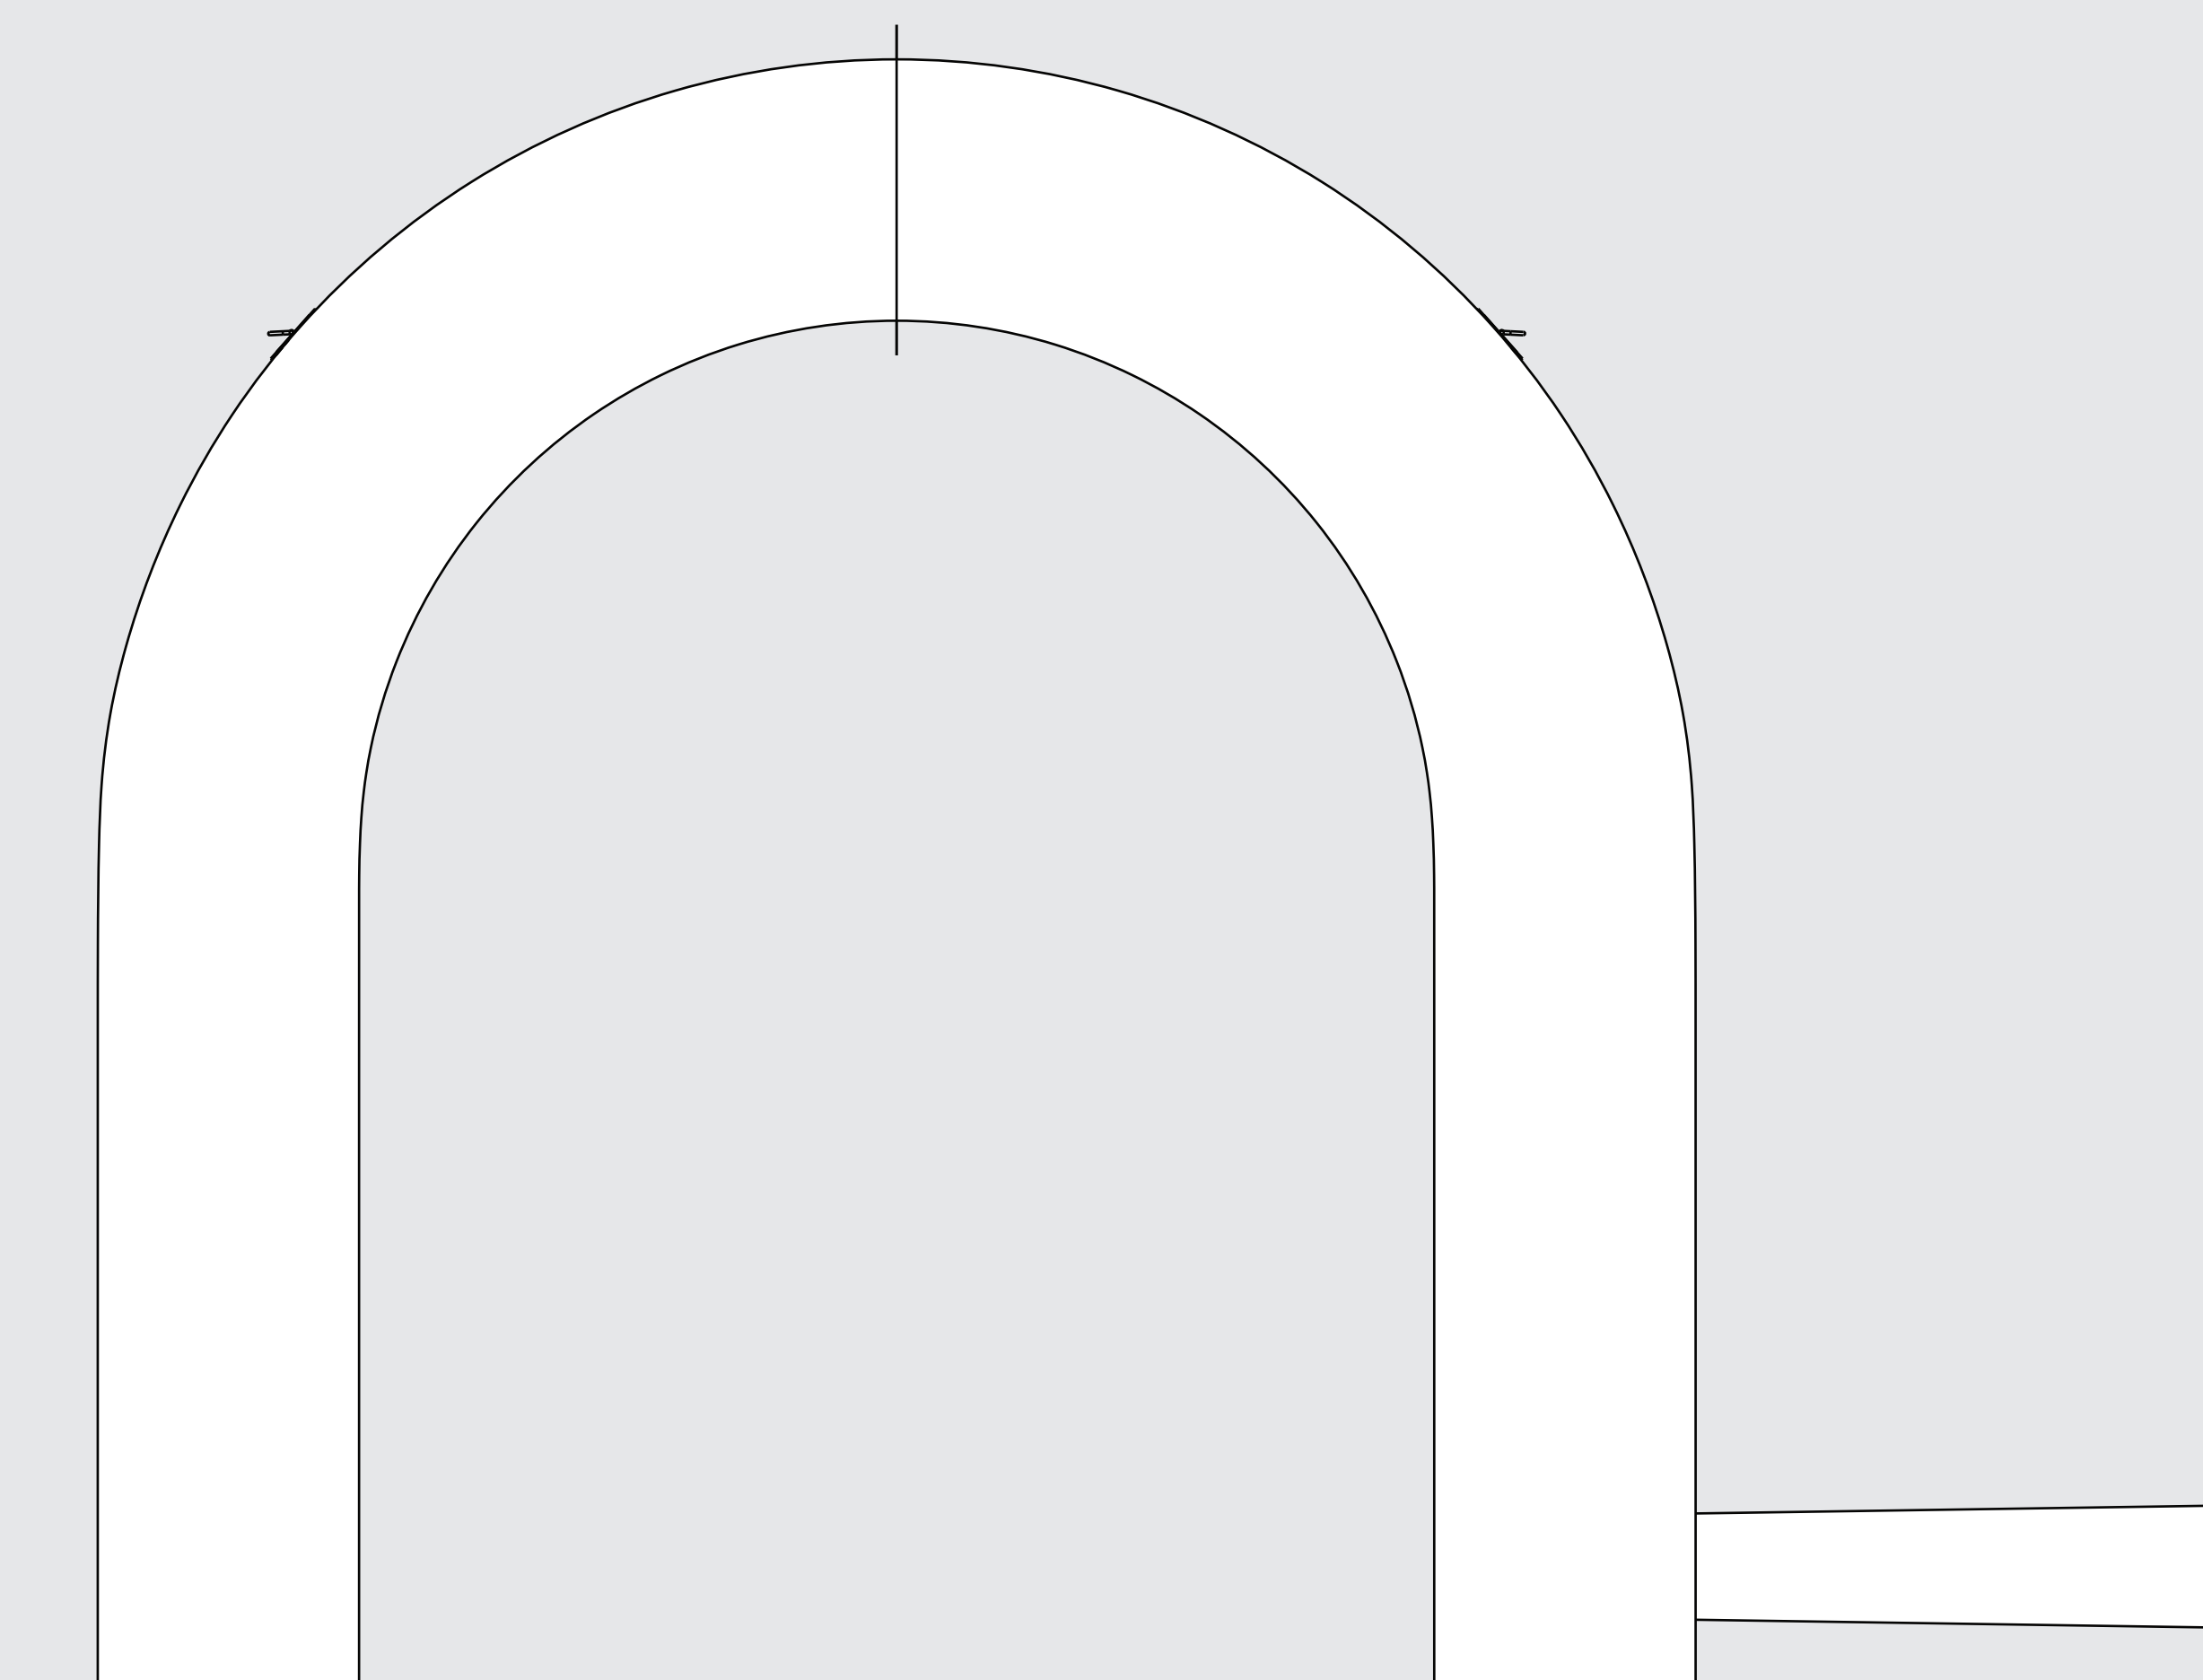

## 9FT INFLATABLE TUNNEL

### IMPORTANT

Please send artwork in CMYK color mode & note any PMS colors being used. This Template is designed at 10% scale of the final product. Please RASTERIZE artwork at a minimum of 300DPI to endure high quality print