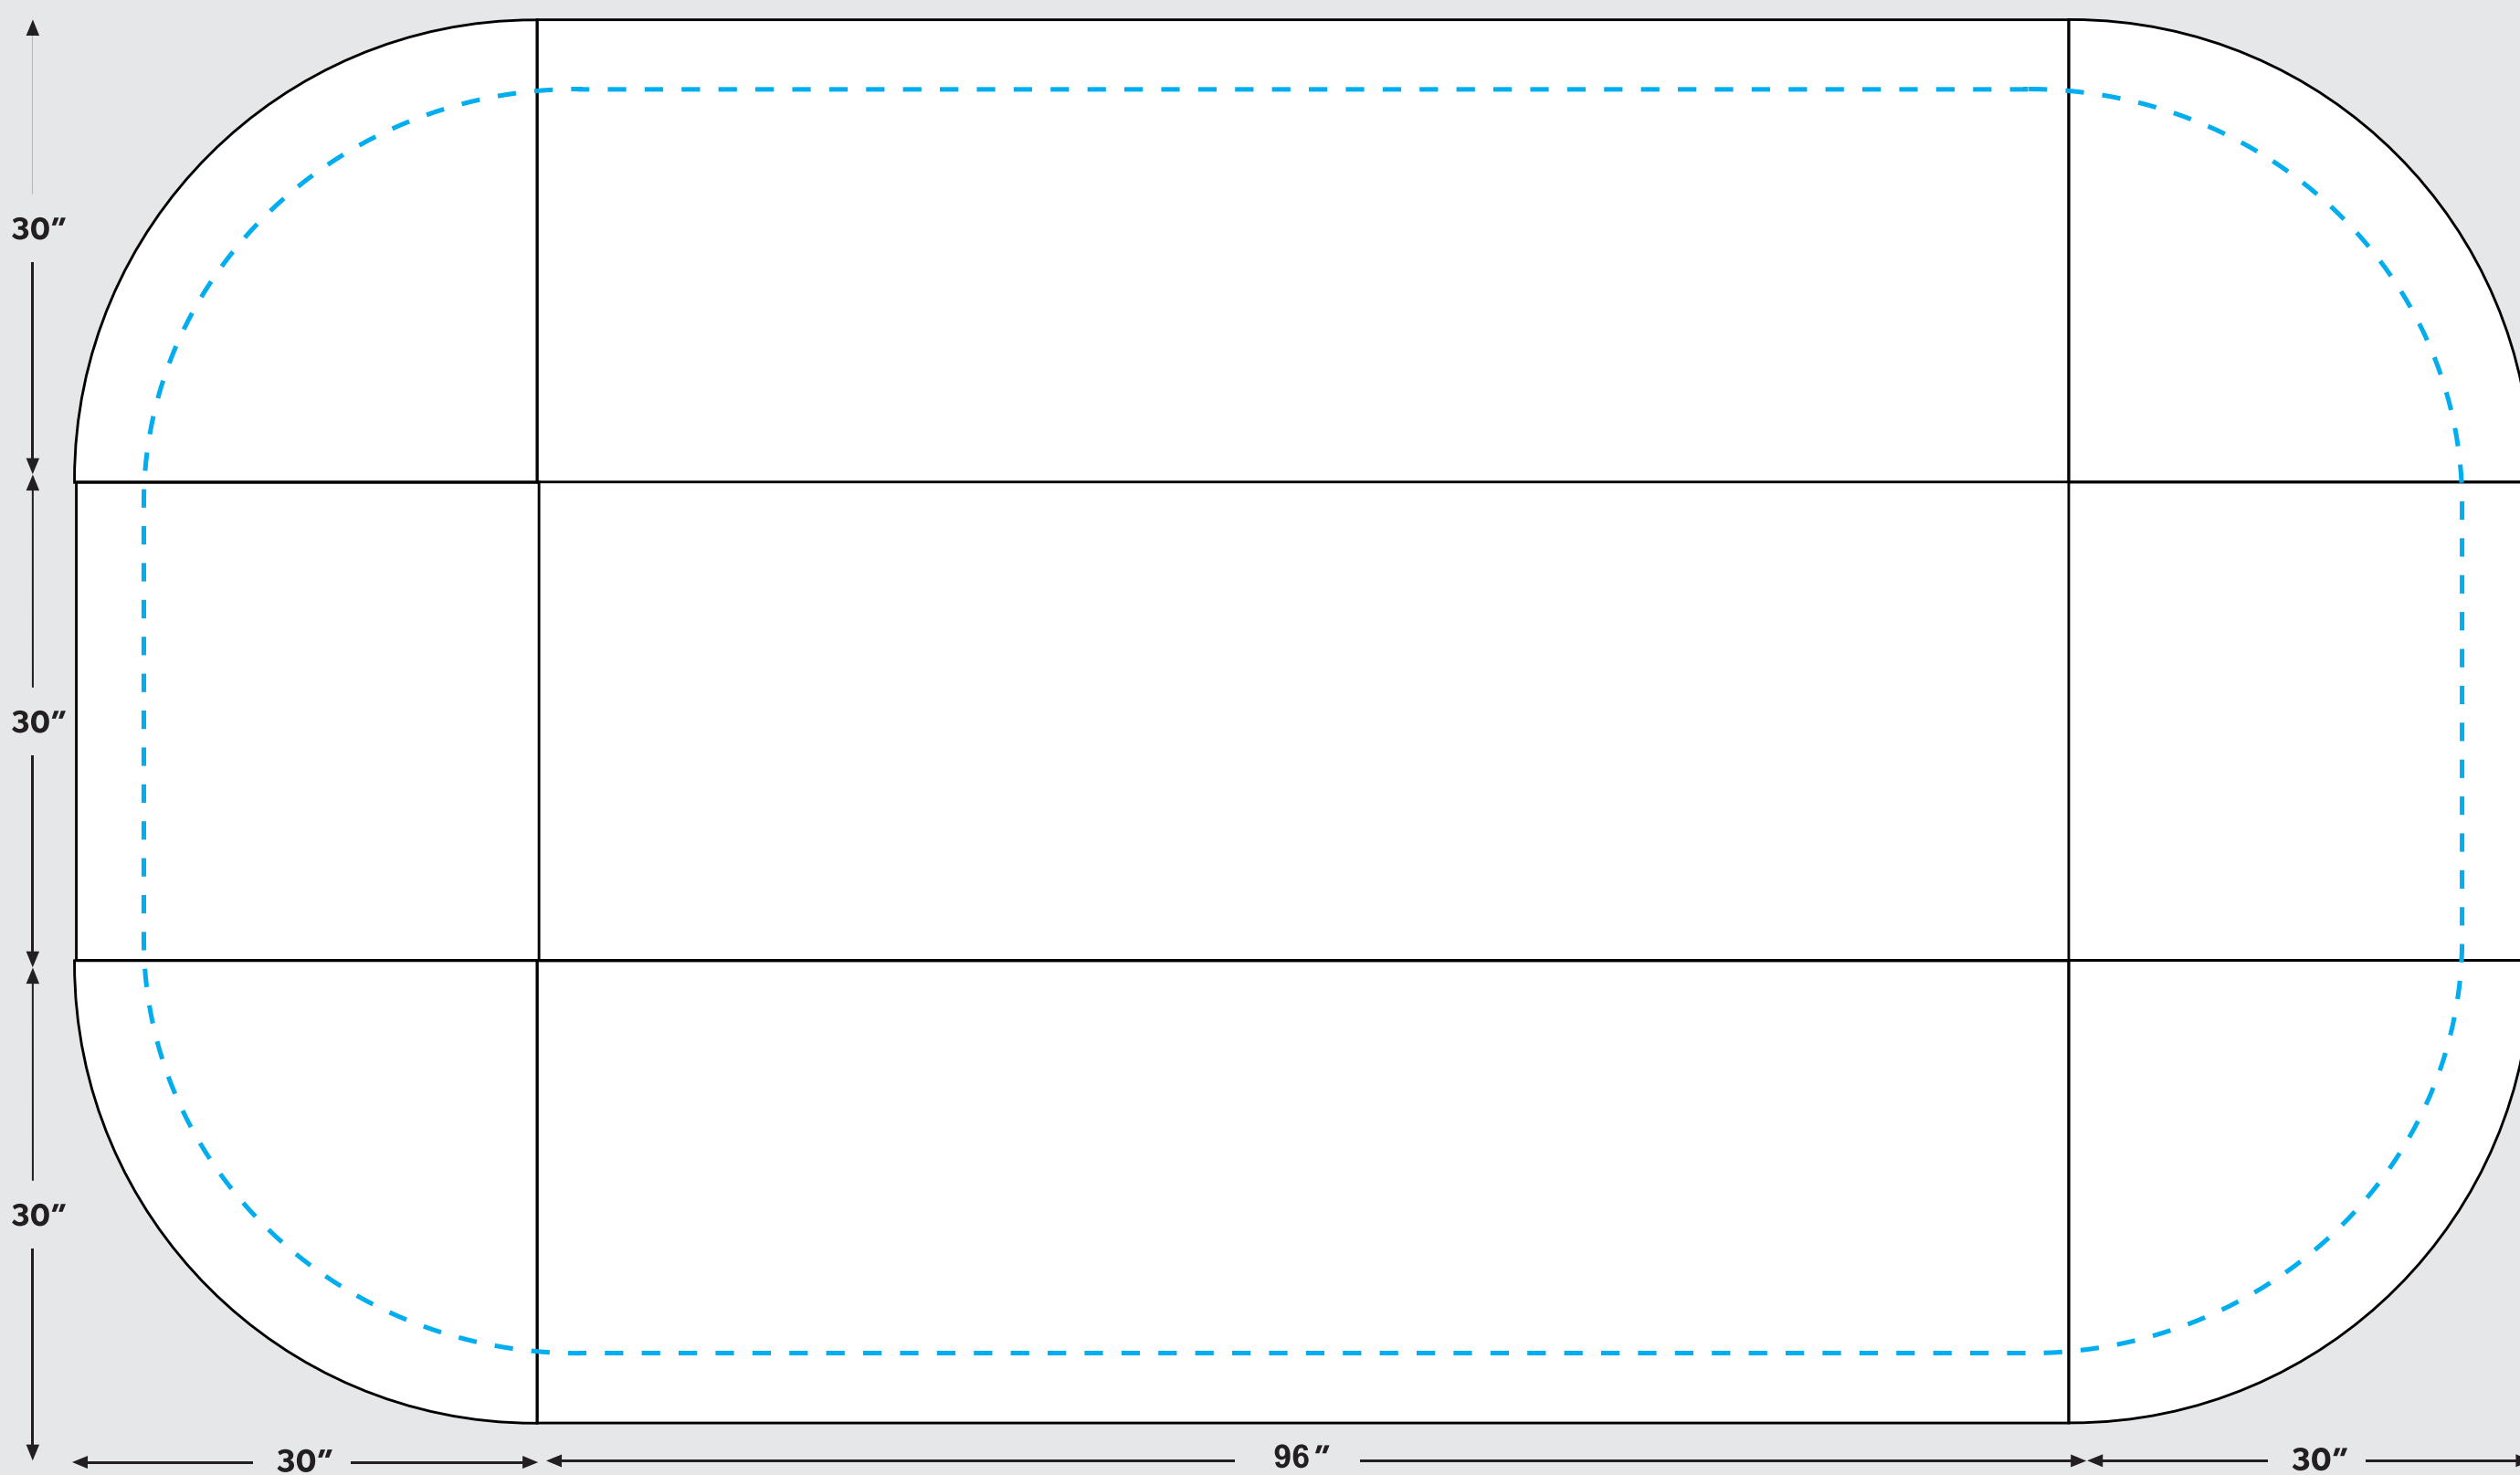

8ft Table Throw

--- **SAFE ZONE:** All critical elements (text, images, logos etc.) must be kept inside the blue line.

Anything outside the blue line may be cut off during trimming

— **BLEED LINE:** Make sure to extend the background images or colors all the way to the edge of the black outline

IMPORTANT

Please send artwork in CMYK color mode & note any PMS colors being used. This Template is designed at 10% scale of the final product. Please RASTERIZE artwork at a minimum of 300DPI to endure high quality print