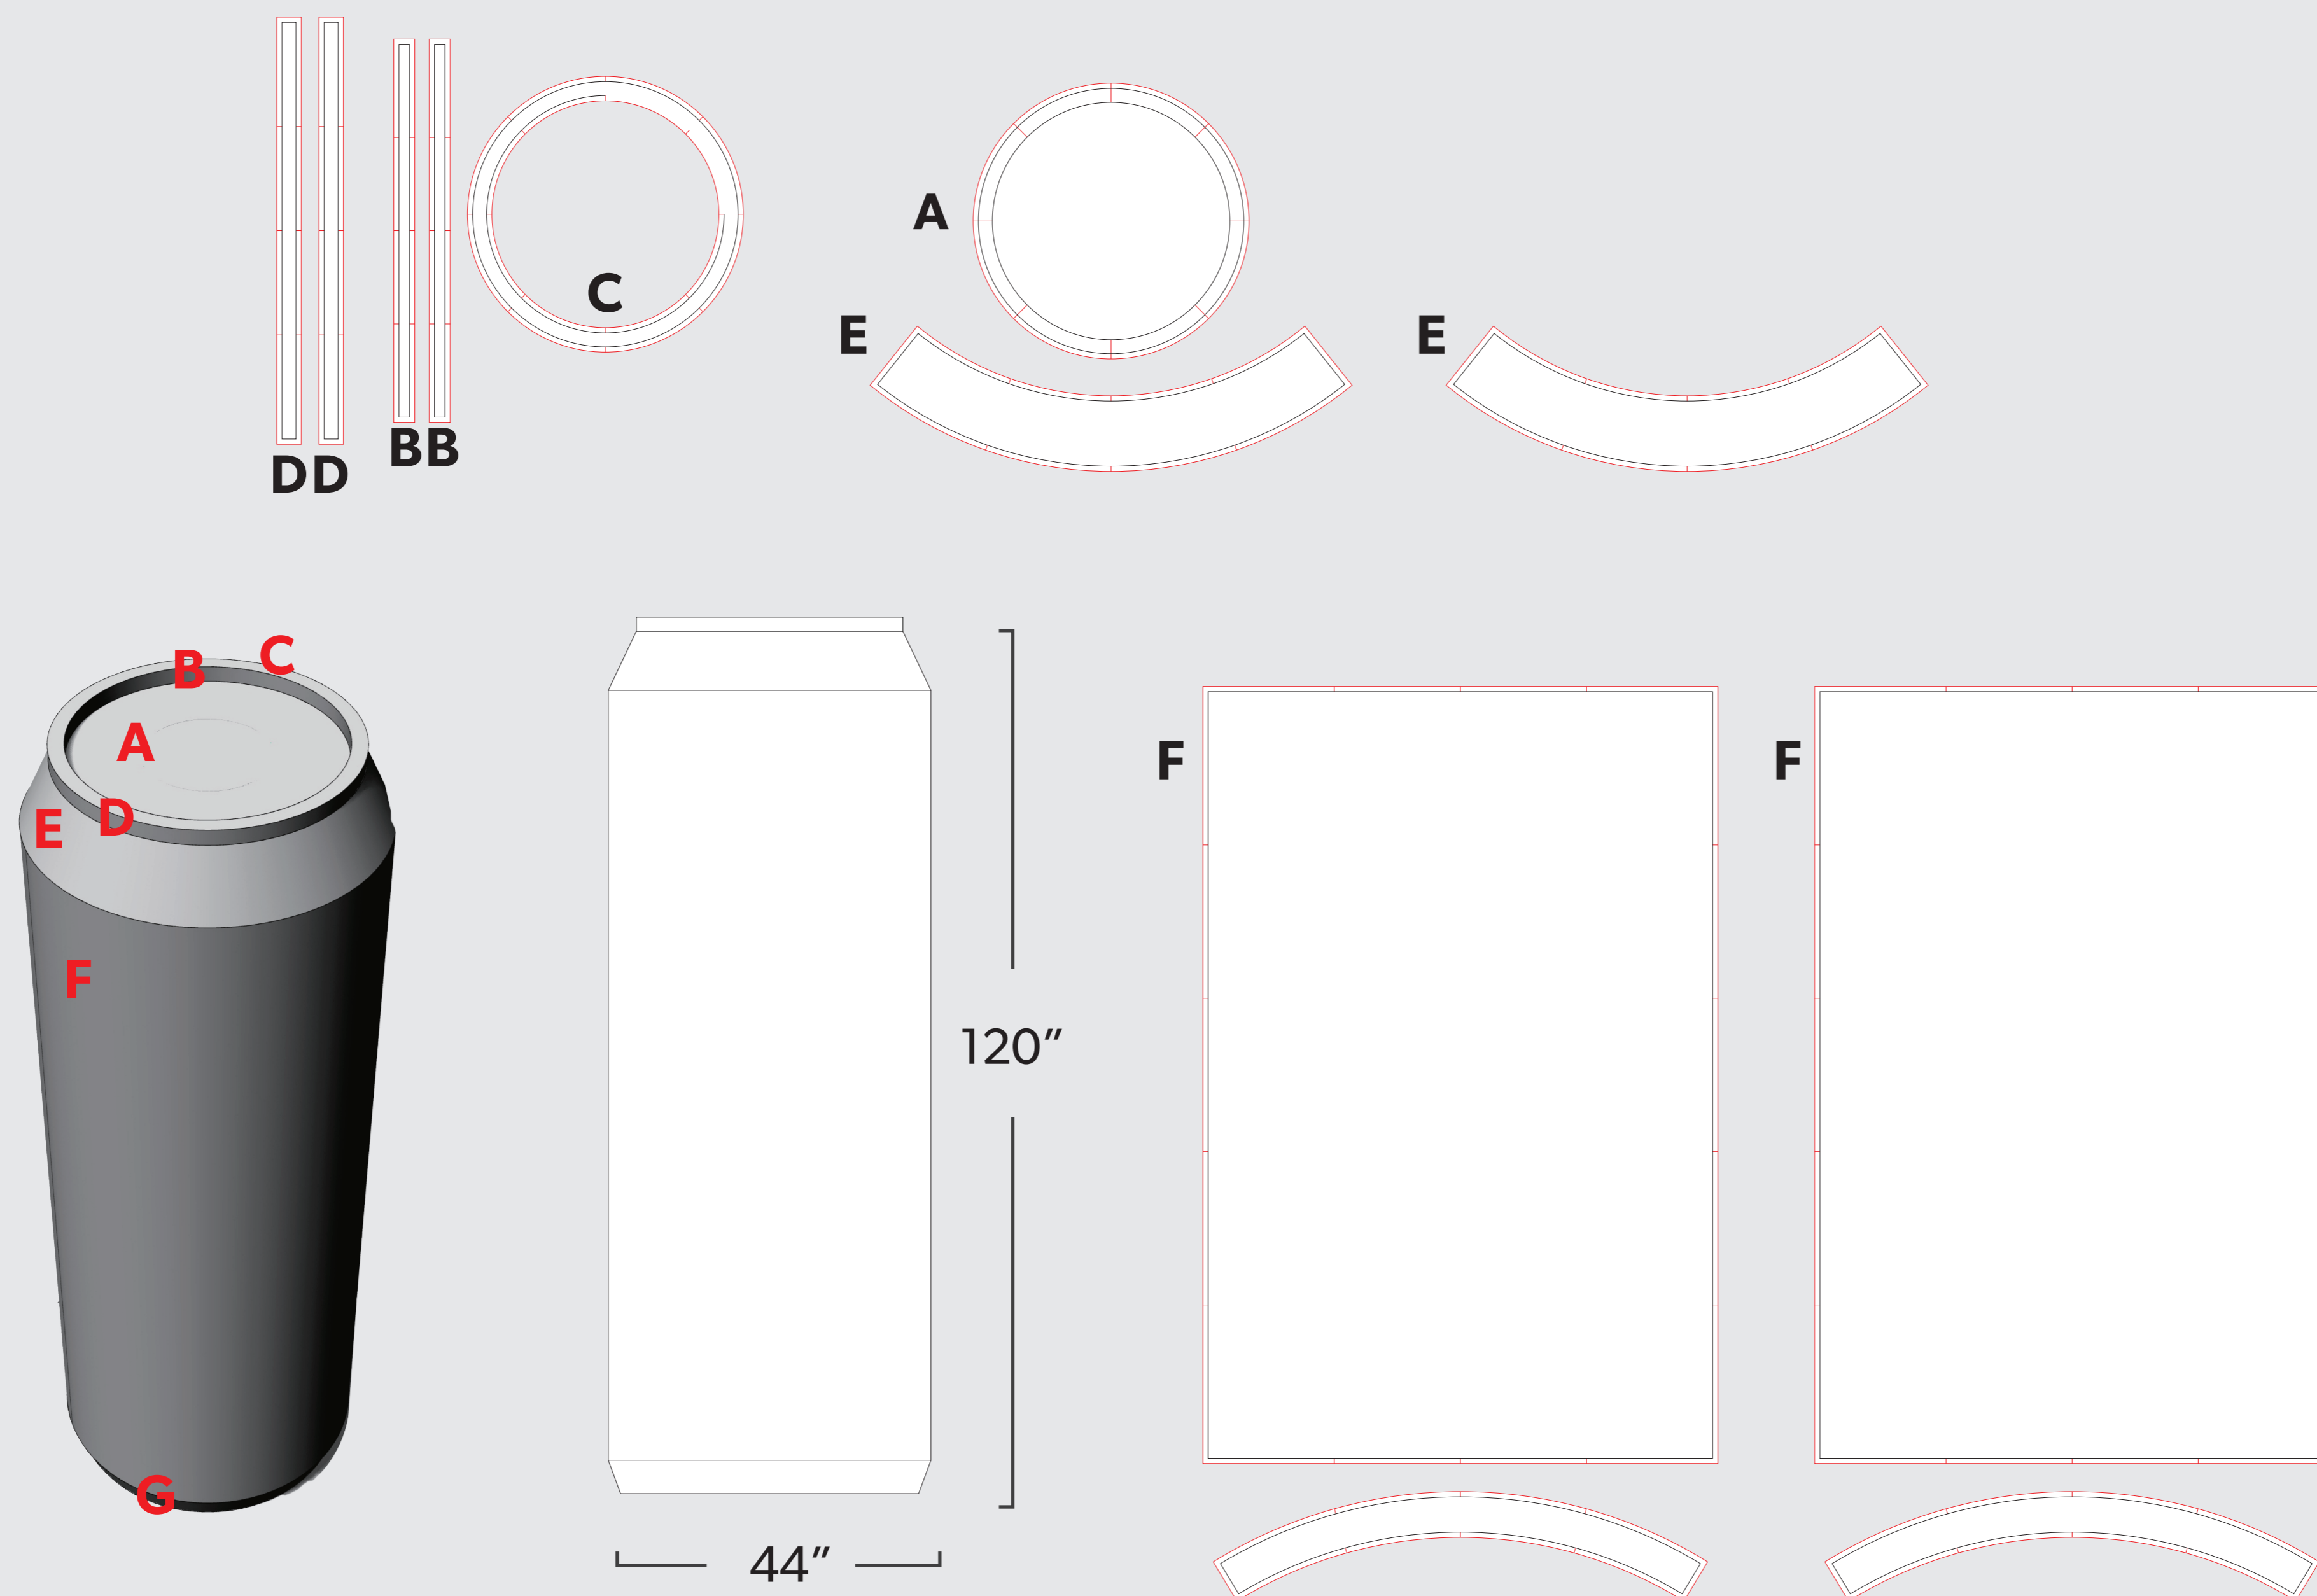

## 6ft - SLIM/TALL INFLATABLE CAN

Note: Template is at 1:10 scale. Vector artwork is preferred

### IMPORTANT

Please send artwork in CMYK color mode & note any PMS colors being used. Please RASTERIZE artwork at a minimum of 150DPI to endure high quality print