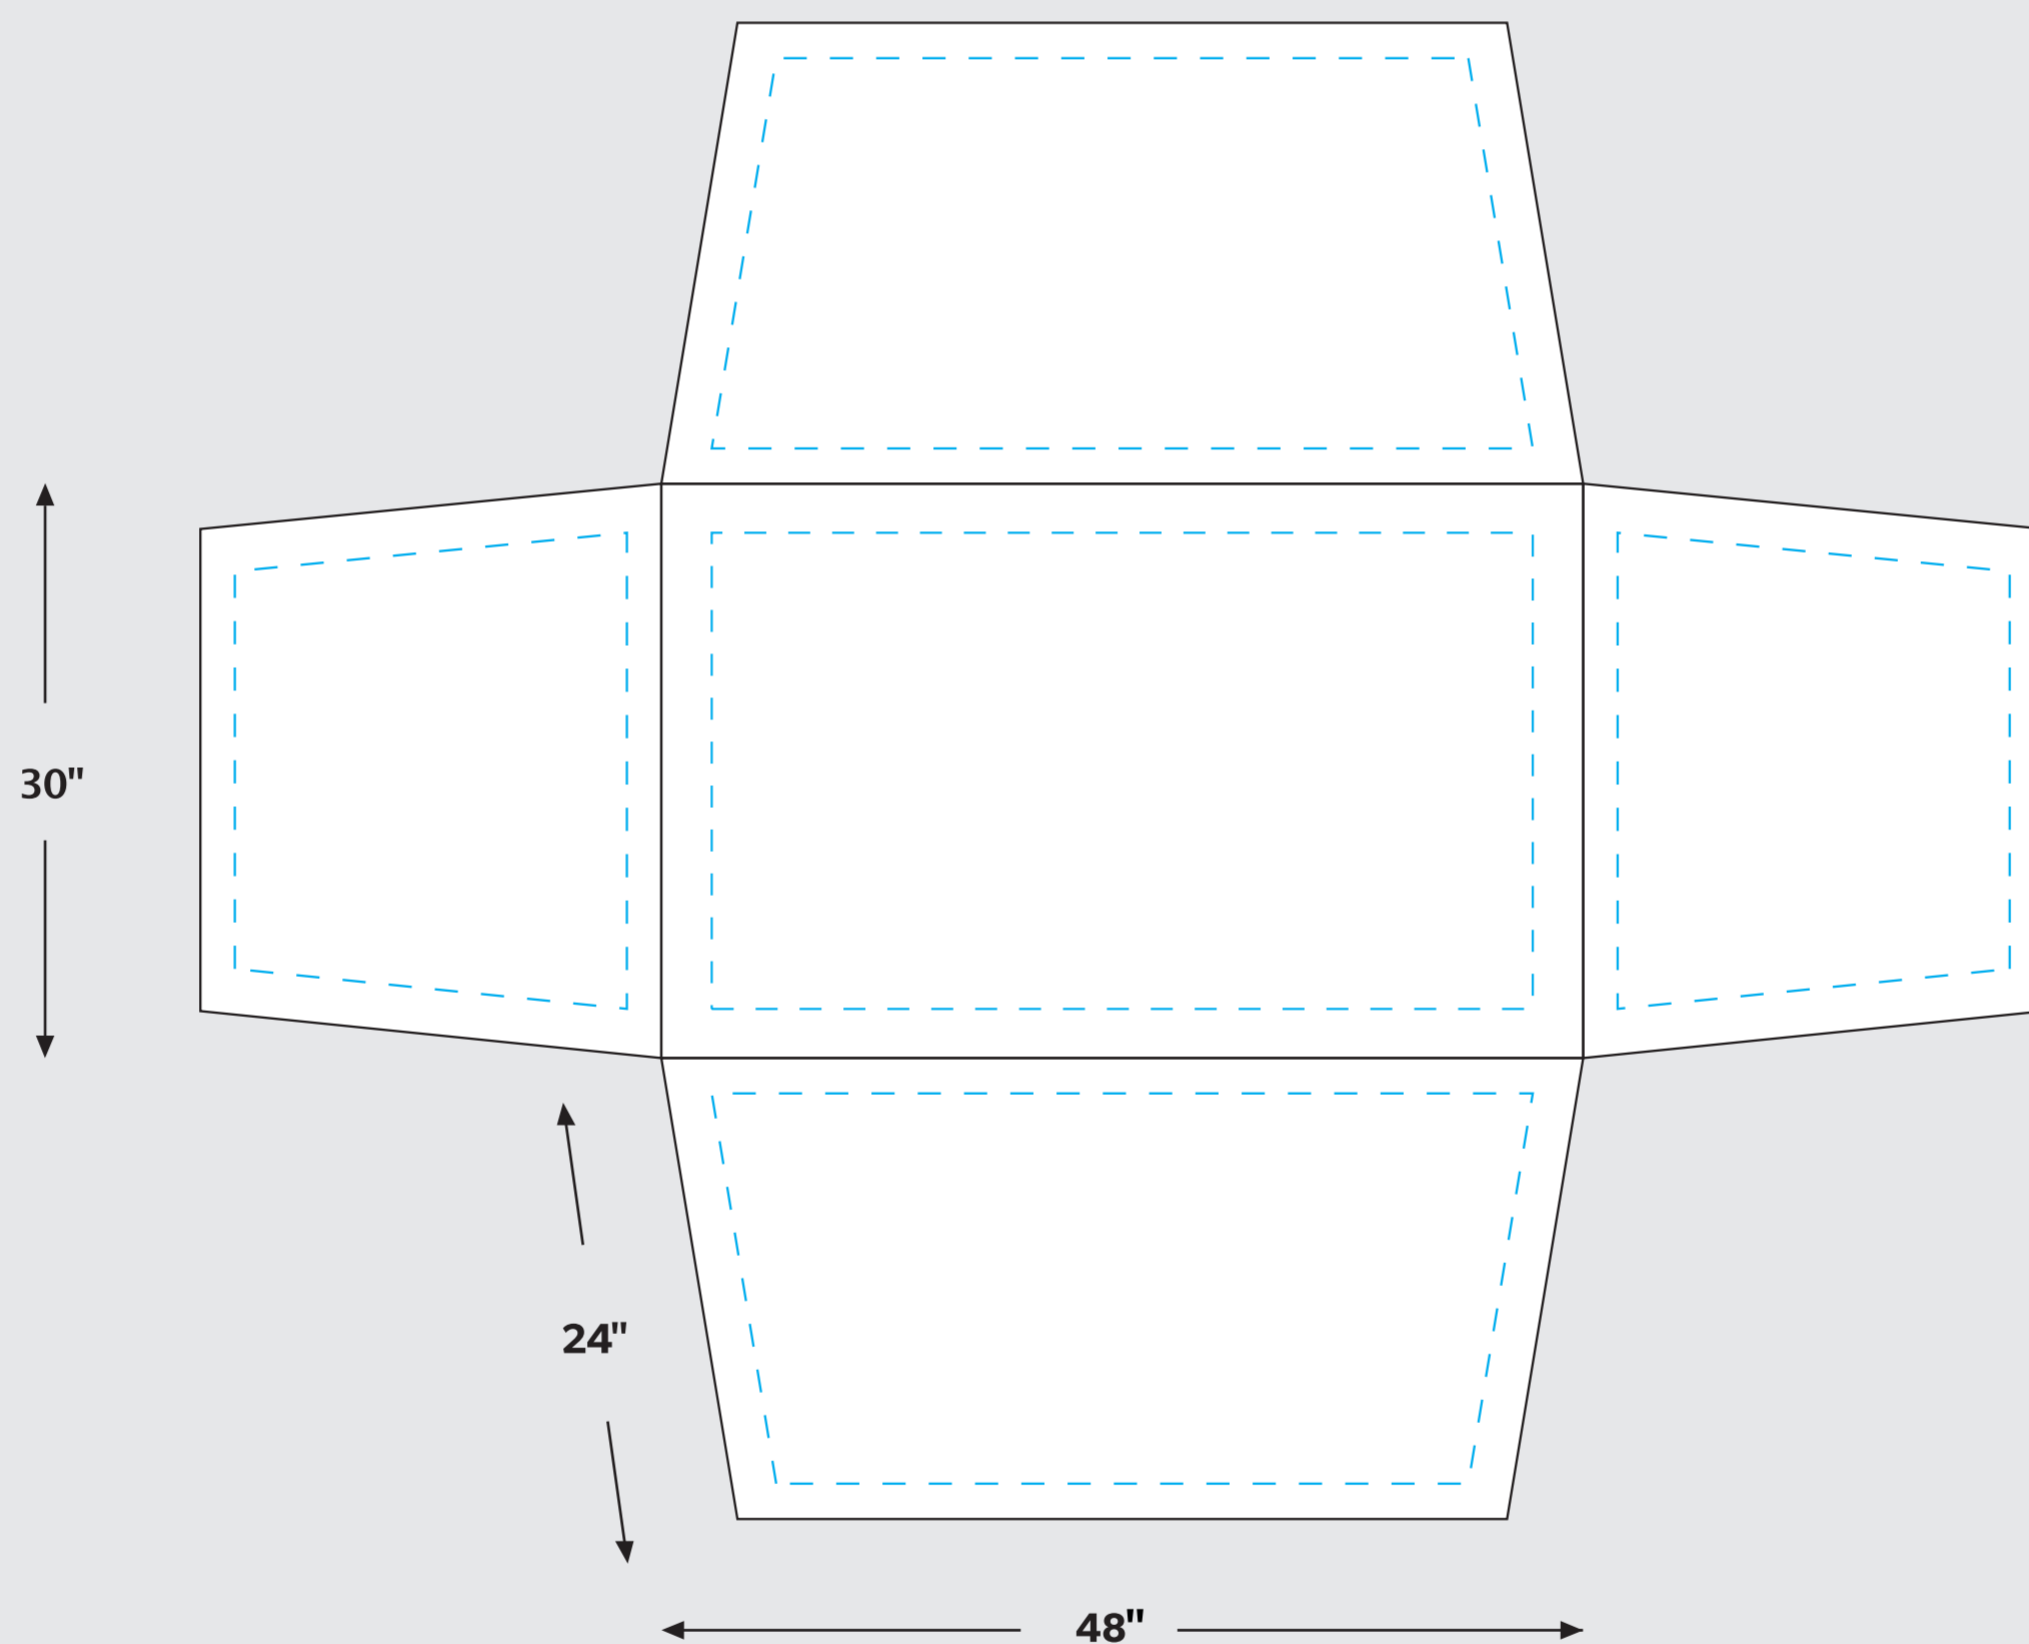

## 4ft Stretch Custom Table Cover

---**SAFEZONE:** All critical elements (text, images, logos etc.) must be kept inside the blue line.

**Anything outside the blue line may be cut off during trimming**

-----**BLEEDLINE:** Make sure to extend the background images or colors all the way to the edge of the black outline

### IMPORTANT

Please send artwork in CMYK color mode & note any PMS colors being used. This Template is designed at 10% scale of the final product. Please RASTERIZE artwork at a minimum of 300DPI to endure high quality print