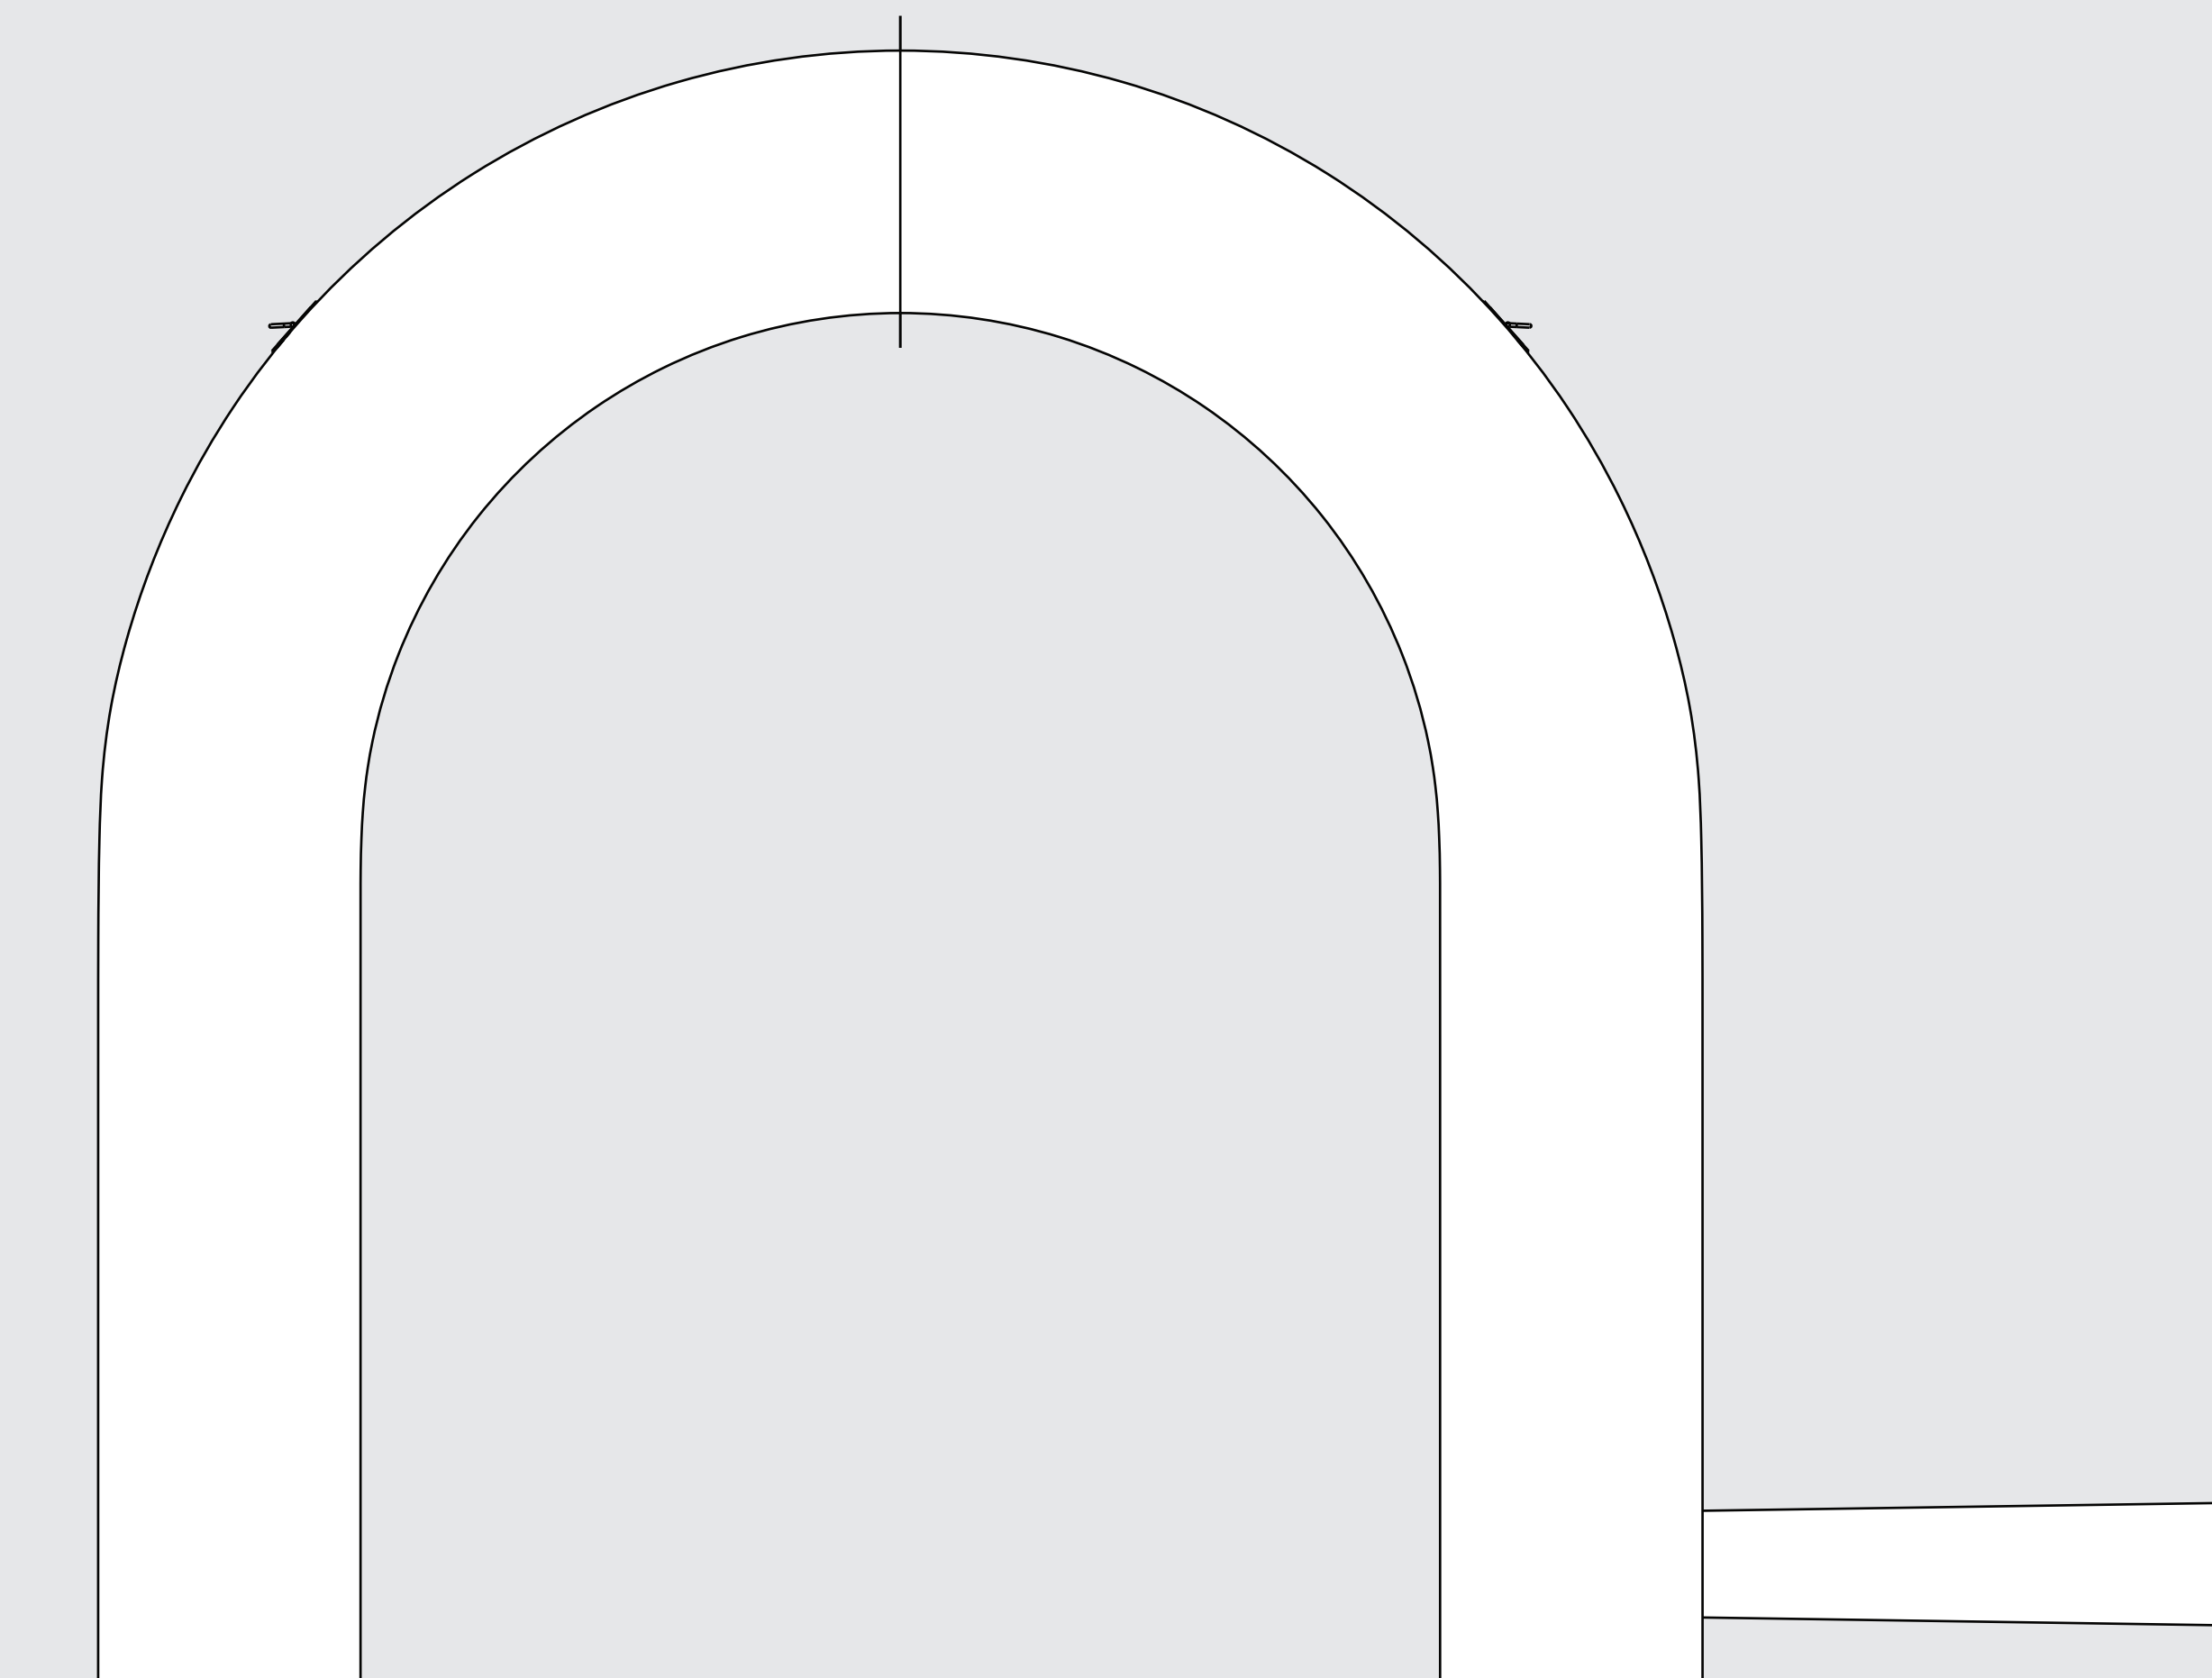

15FT INFLATABLE TUNNEL

IMPORTANT

Please send artwork in CMYK color mode & note any PMS colors being used. This Template is designed at 10% scale of the final product. Please RASTERIZE artwork at a minimum of 300DPI to endure high quality print