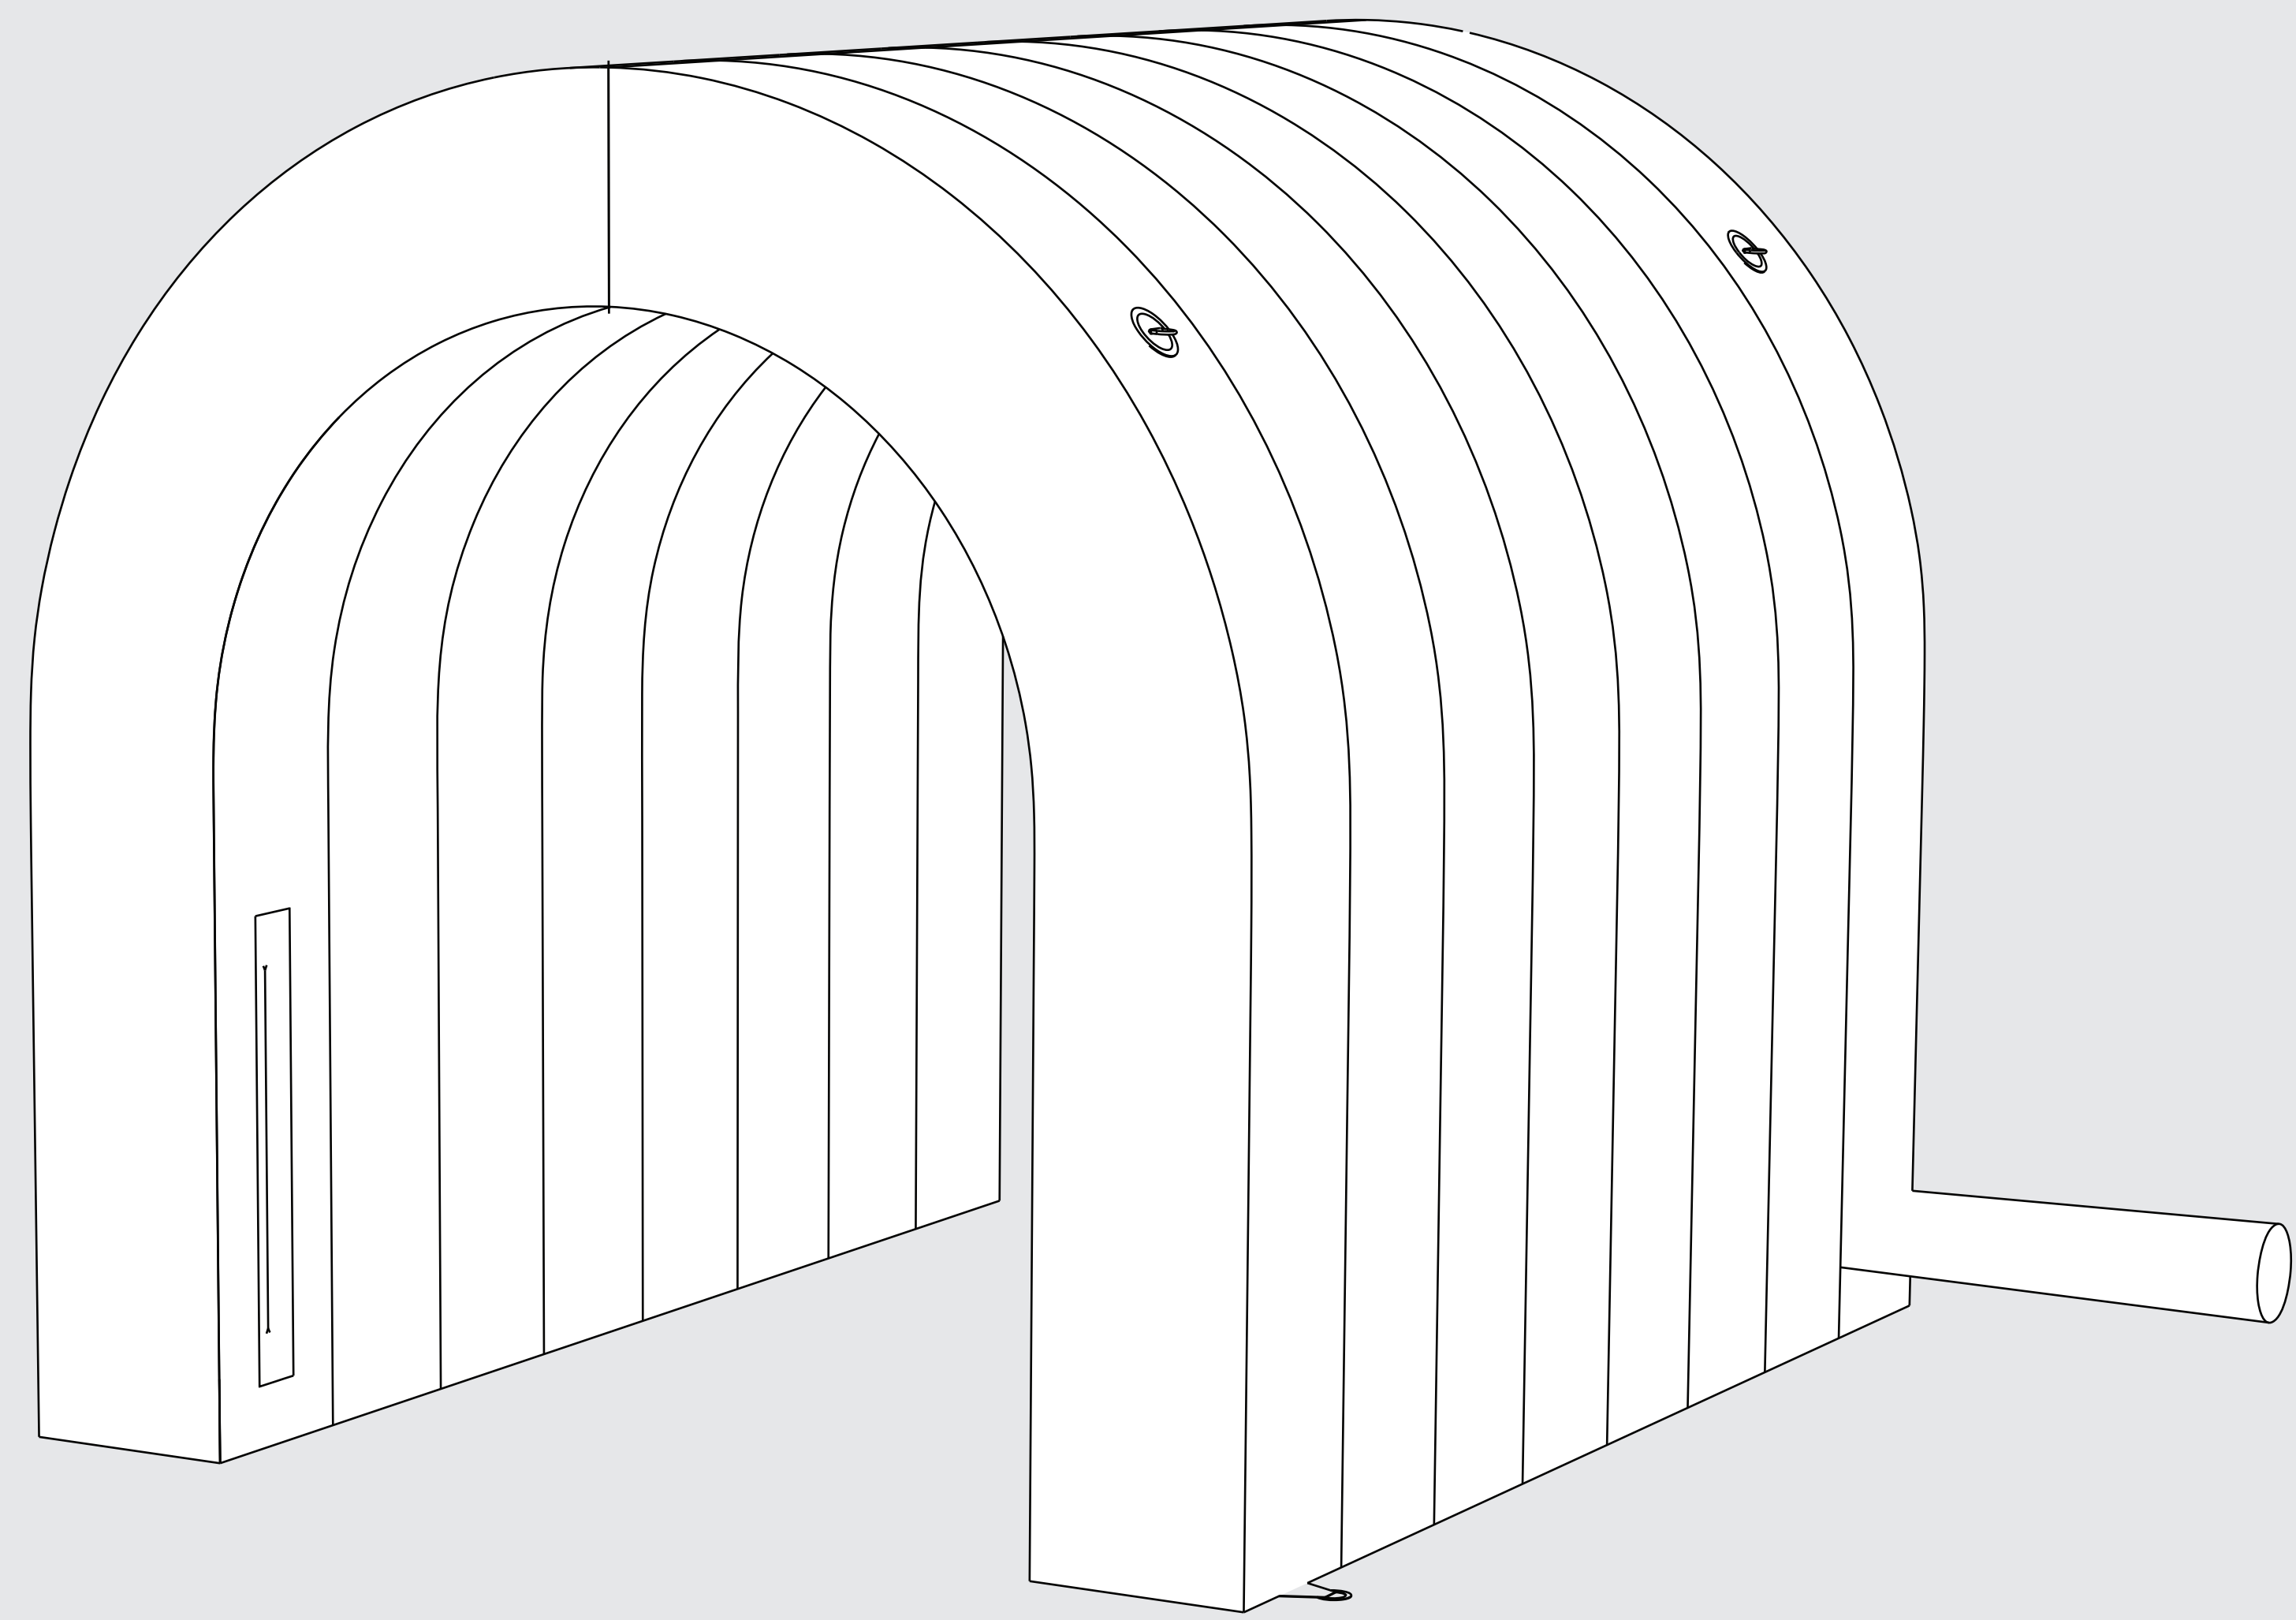

15FT INFLATABLE TUNNEL

IMPORTANT

Please send artwork in CMYK color mode & note any PMS colors being used. This Template is designed at 10% scale of the final product. Please RASTERIZE artwork at a minimum of 300DPI to endure high quality print