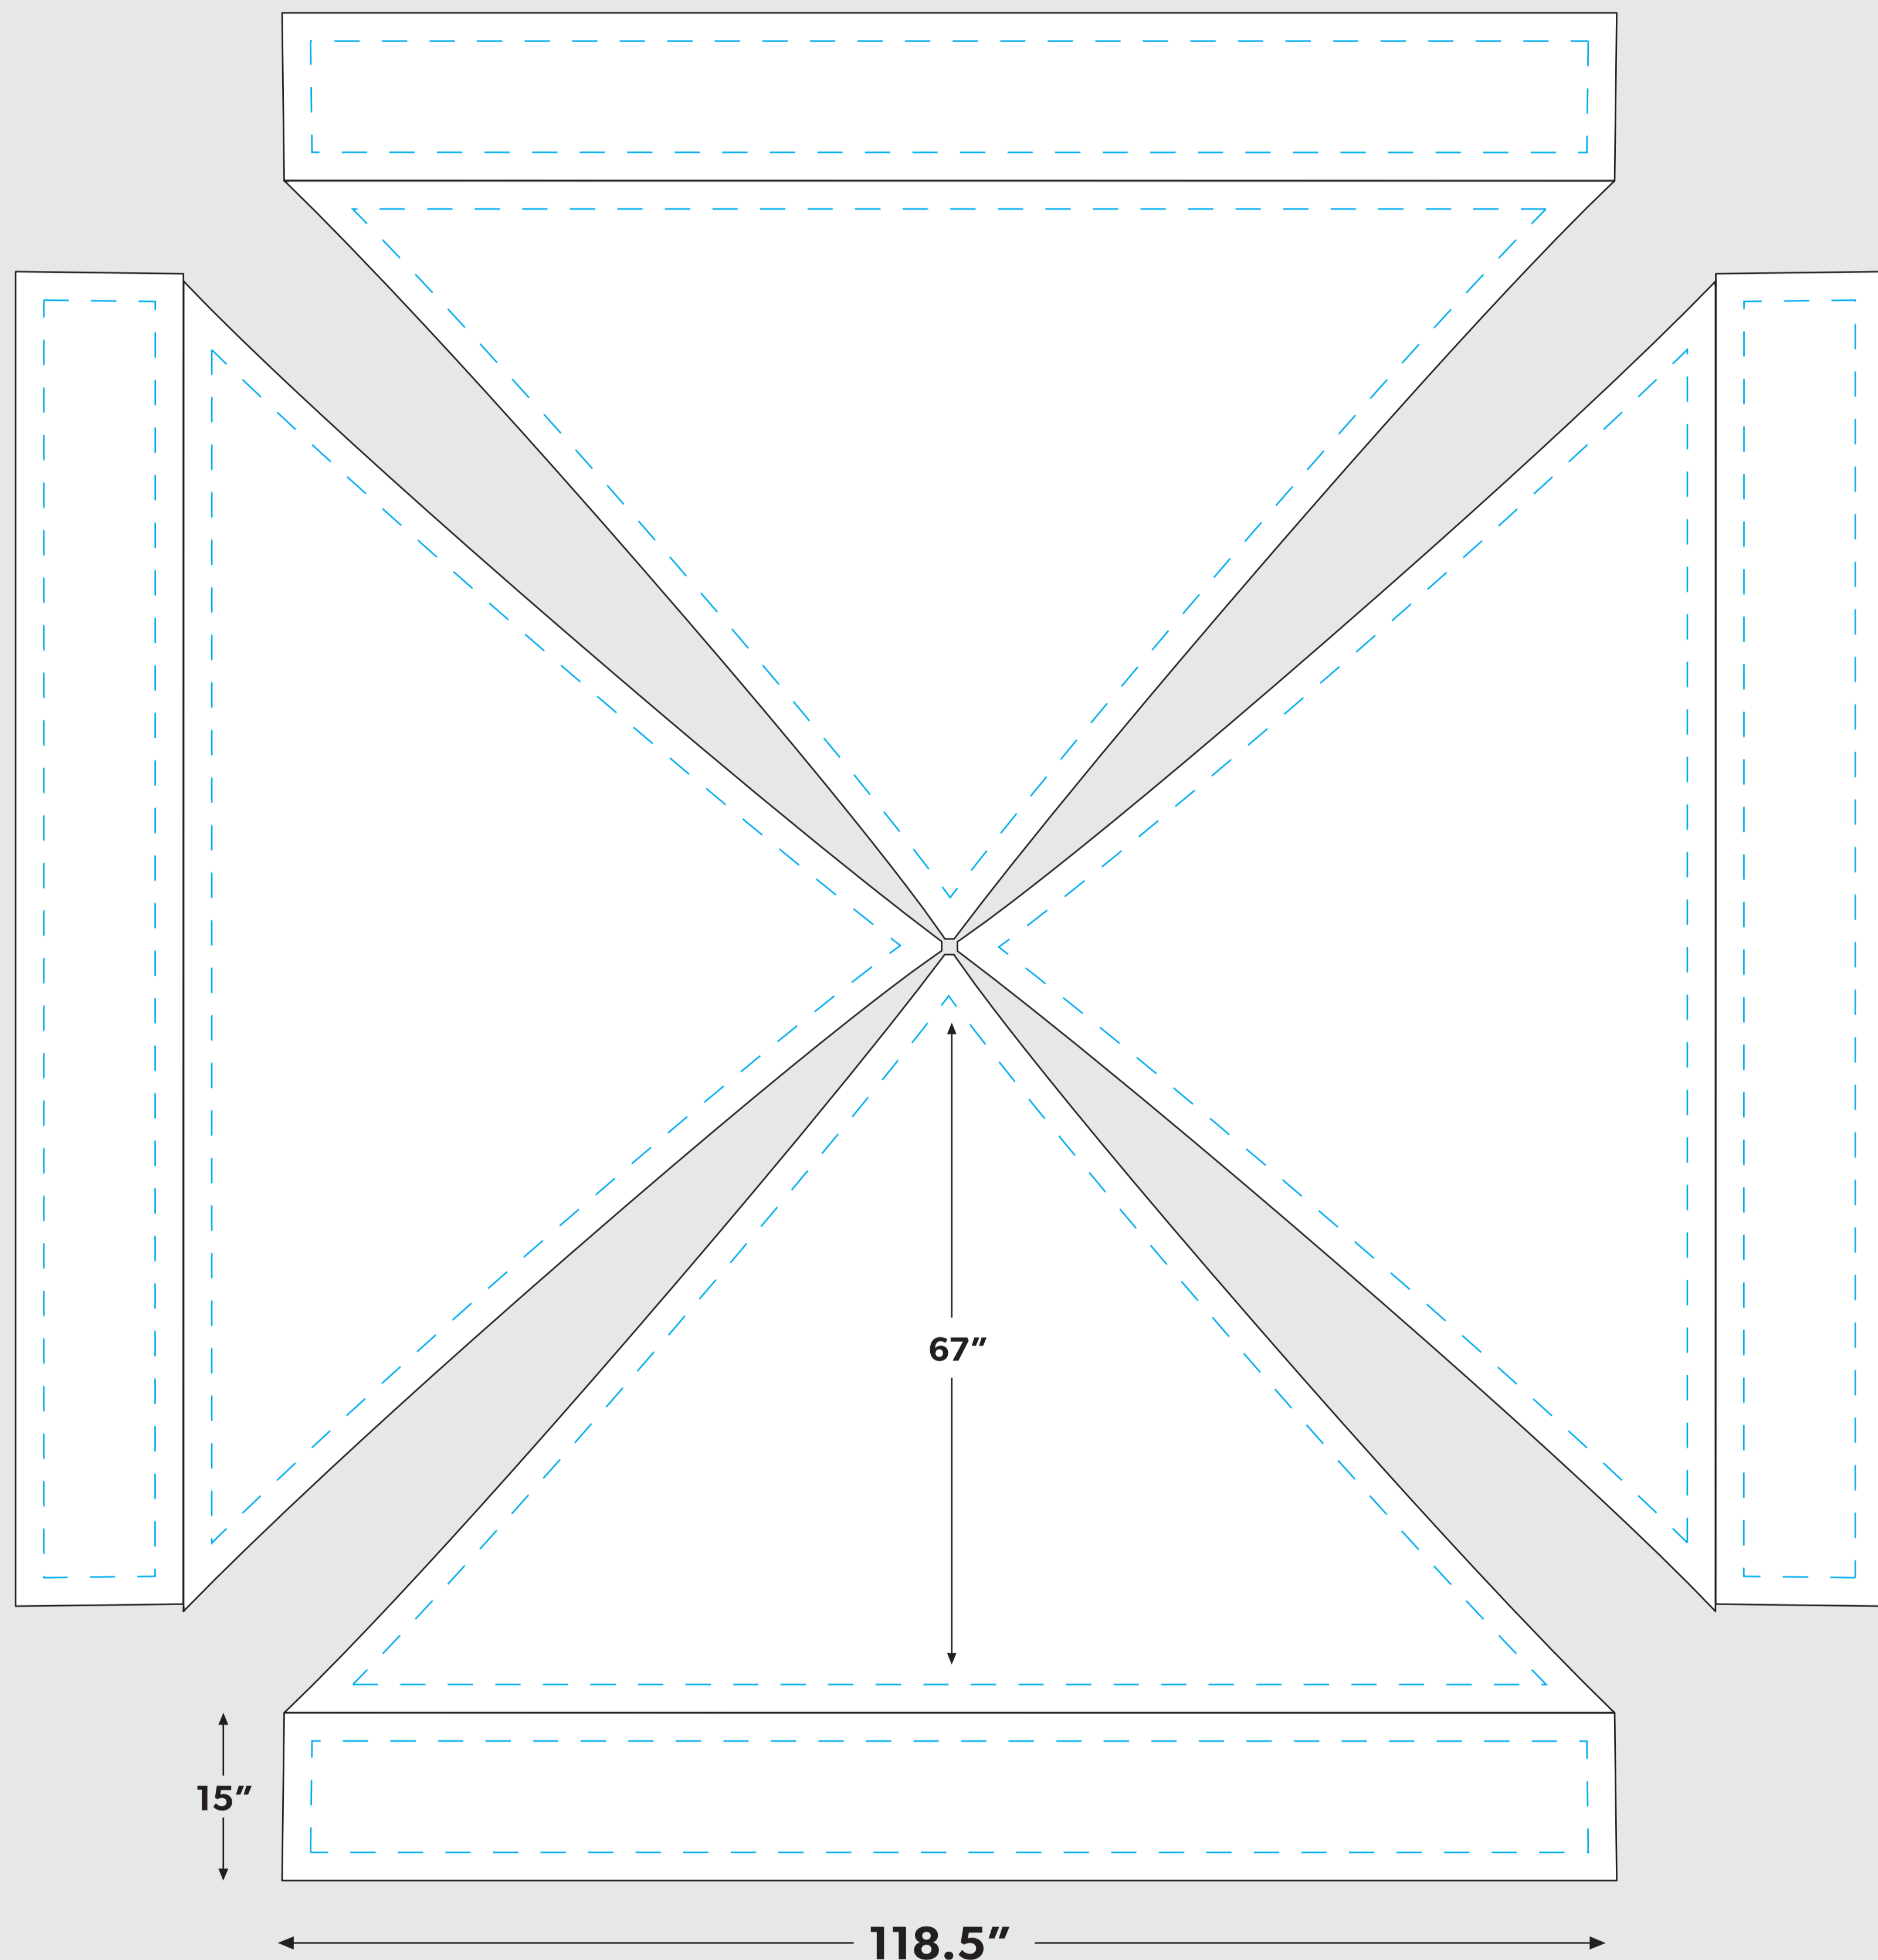

10'X10' CANOPY TENT TOP

--- **SAFE ZONE:** All critical elements (text, images, logos etc.) must be kept inside the blue line.

Anything outside the blue line may be cut off during trimming

— **BLEED LINE:** Make sure to extend the background images or colors all the way to the edge of the black outline

IMPORTANT

Please send artwork in CMYK color mode & note any PMS colors being used. This Template is designed at 10% scale of the final product. Please RASTERIZE artwork at a minimum of 300DPI to endure high quality print