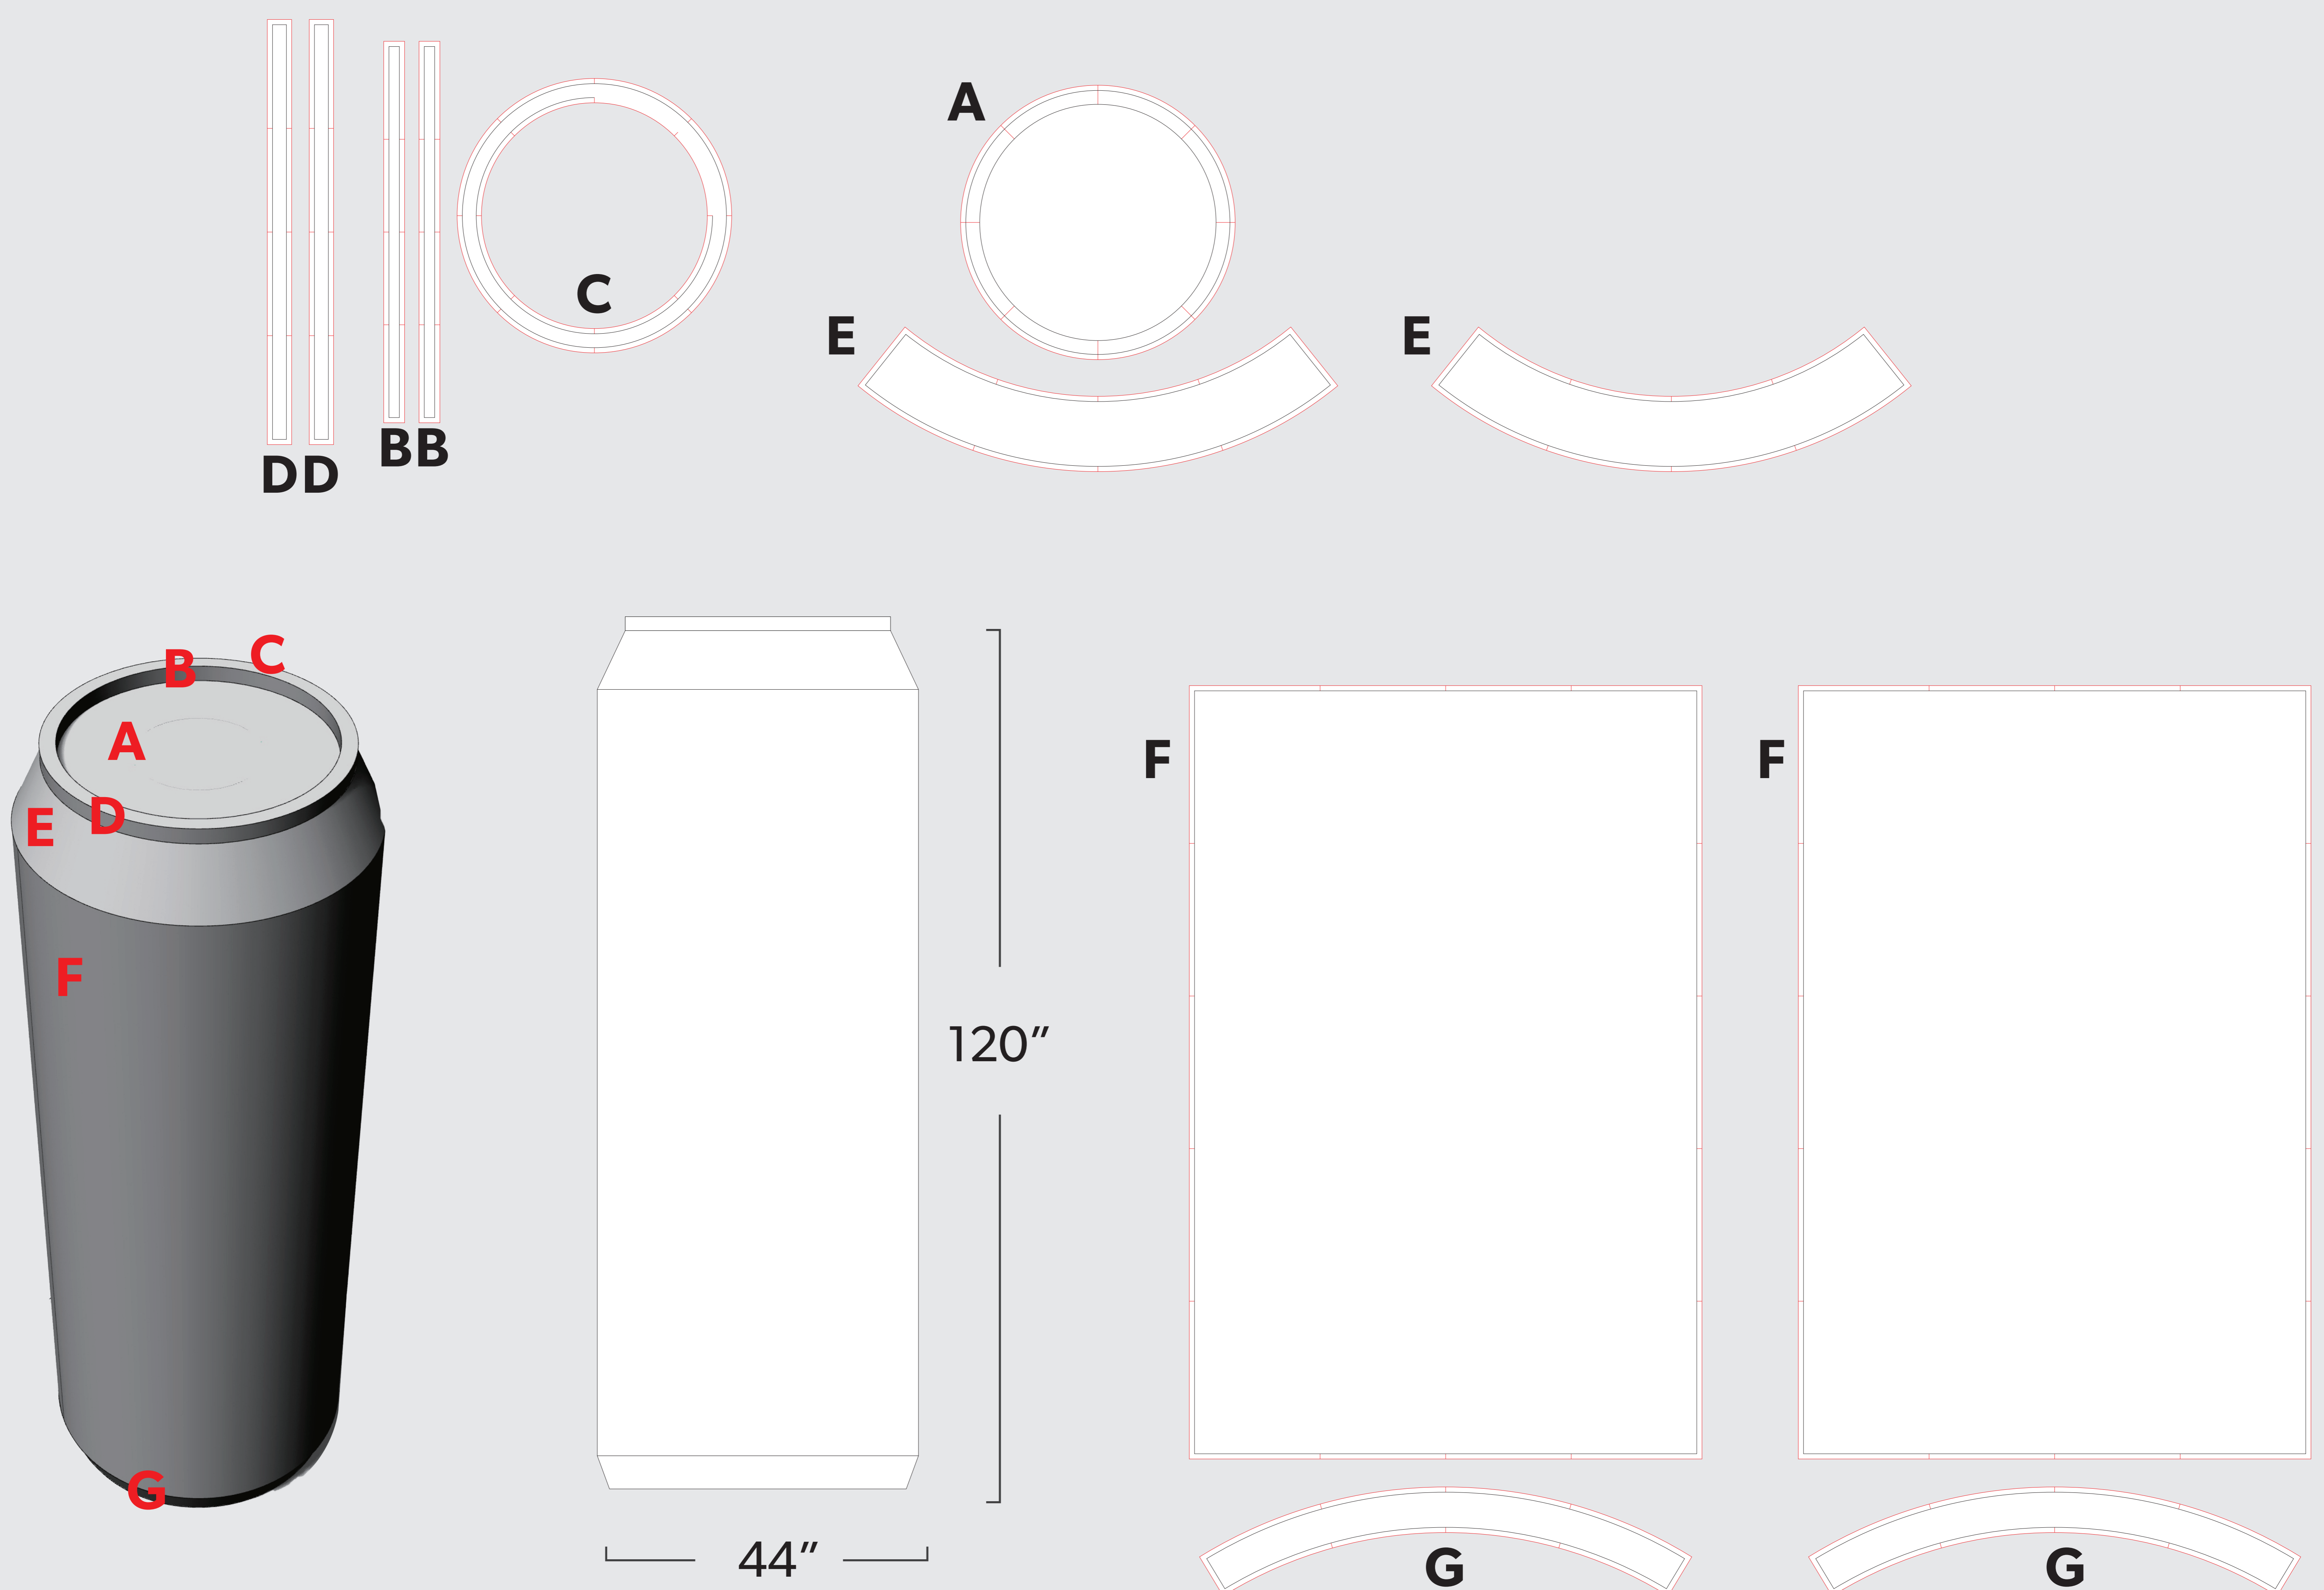

## 10ft - SLIM/TALL INFLATABLE CAN

Note: Template is at 1:10 scale. Vector artwork is preferred

### IMPORTANT

Please send artwork in CMYK color mode & note any PMS colors being used. Please RASTERIZE artwork at a minimum of 150DPI to endure high quality print